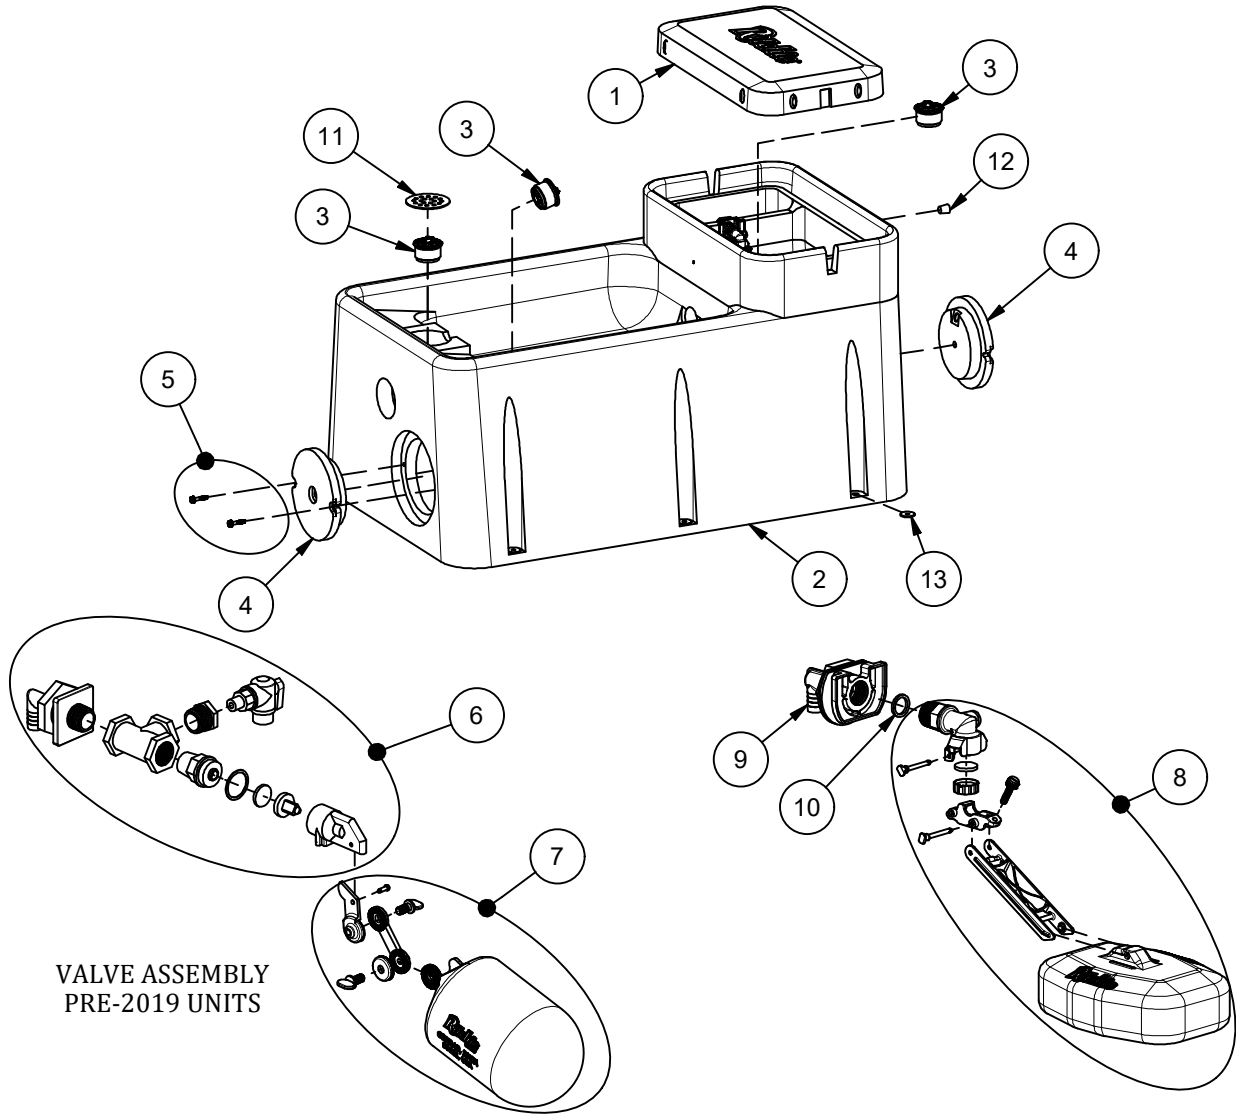

# WaterMaster 54

Part # 16542

VALVE ASSEMBLY  
PRE-2019 UNITS

Item	Part #	Description	Qty	Item	Part #	Description	Qty
1	16469	WaterMaster Cover	1	11	17194	Strainer	1
2	16550	WaterMaster 54 Base	1	12	18633	Plug #3 - Channel	1 Pkg
3	18470	Drain Plug Ritchie 3"	3 pkgs	13	18318	Bolt Down Washer (4/pkg)	2 pkgs
4	16472	Access Panel Round	2	NS	14866	Seal Foam 10' Roll	2
5	18878	Screw Pkg Rnd Access Panel	2 pkgs	NS	18632	Cap for Trainer Hole	1 pkg
6	16464	Valve WM Assembly pkg	1 pkg	NS	18877	Constant Flow Pkg	1
7	18314	Float with Hardware pkg	1 pkg	NS	15931	Hose Clamp 1" SS (5/pkg)	1 pkg
	18813	Hardware for Float Pkg	1 Pkg	NS	18614	Adapter 3/4" x 5/8" HB	1 pkg
8	18832	HP 3/4" Valve Assembly	1	NS	18903	WM Accessory pkg	1 pkg
9	18838	VLV HP Brkt Assembly pkg	1	NS	18203	AP Rnd Hardware OLD STYLE	2 pkgs
10	18475	O-Ring Valve Seal Pkg (4/pkg)	1				