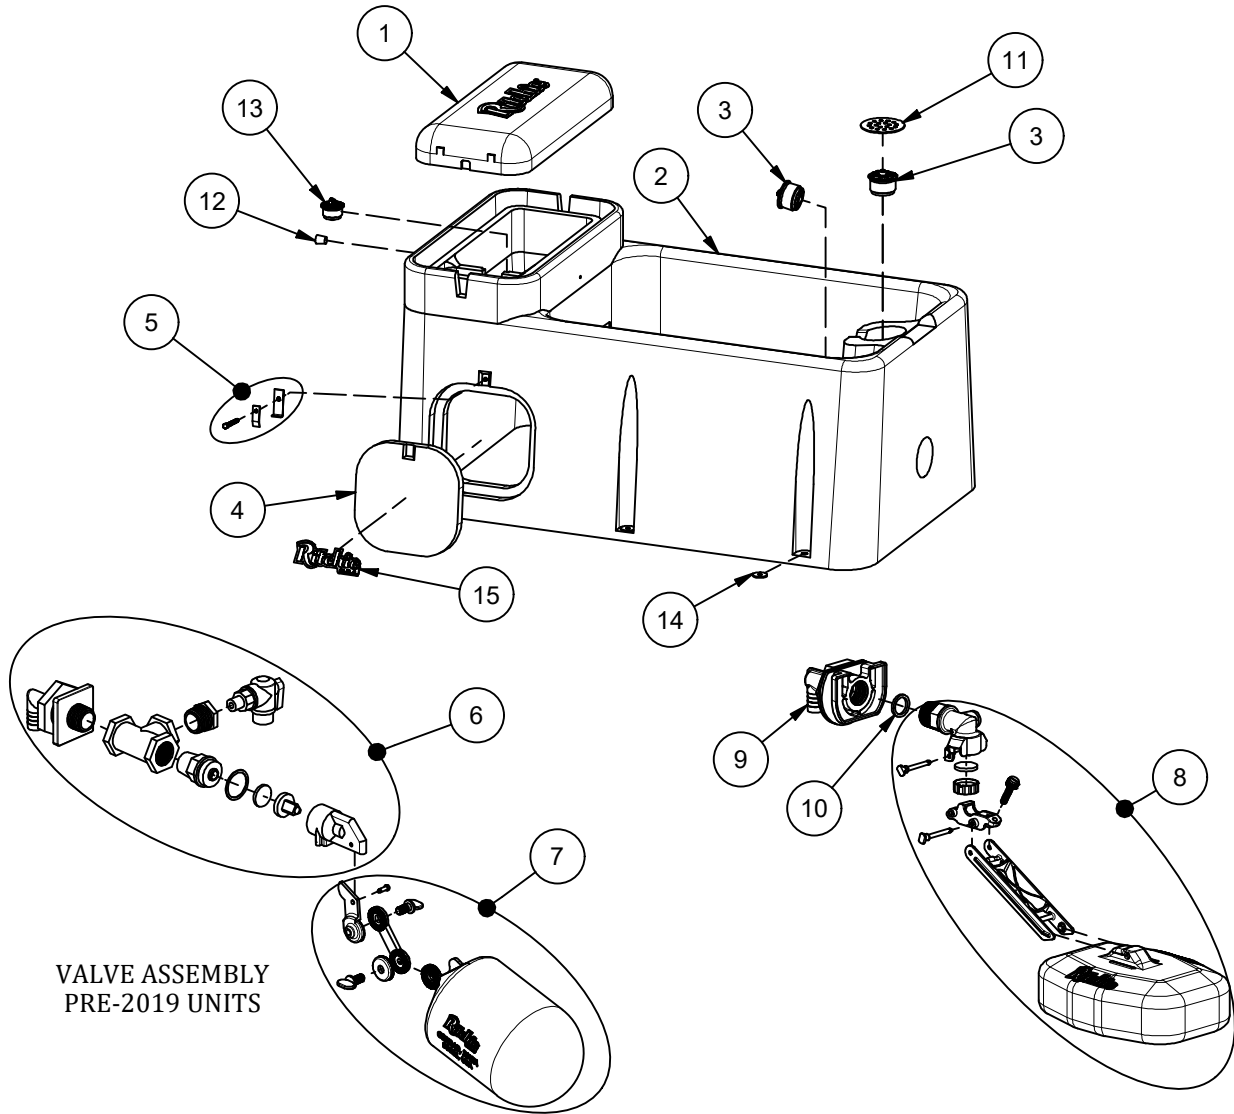

# WaterMaster 54D

Part # 18355

VALVE ASSEMBLY  
PRE-2019 UNITS

Item	Part #	Description	Qty	Item	Part #	Description	Qty
1	18419	WaterMaster 54D Cover	1	12	18633	Plug #3 - Water Channel	1 pkg
2	18372	WaterMaster 54D Base	1	13	18849	Drain Plug Ritchie 2"	1 pkg
3	18470	Drain Plug Ritchie 3"	2 pkgs	14	18318	Bolt Down Washer (4/pkg)	2 pkgs
4	18370	Access Panel 10"x10"	1	15	18655	Ritchie Decal 7.5" (1/pkg)	1 pkg
5	18147	Access Panel Hardware pkg	1 pkg	NS	14866	Seal Foam 10' Roll	2
6	16464	Valve WM Assembly pkg	1 pkg	NS	18632	Cap for Trainer Hole	1 pkg
7	18314	Float with Hardware pkg	1 pkg	NS	18877	Constant Flow pkg	1
	18313	Hardware for Float pkg	1 pkg	NS	15931	Hose Clamp 1" SS (5/pkg)	1 pkg
8	18832	HP 3/4" Valve Assembly	1	NS	18614	Adapter 3/4" x 5/8" HB	1 pkg
9	18838	VLV HP Brkt Assembly pkg	1	NS	18903	WM Accessory pkg	1 pkg
10	18475	O-Ring Valve Seal Pkg (4/pkg)	1 pkg	NS	18624	Adapter - Opt. Non-potable	1 pkg
11	17194	Strainer	1				