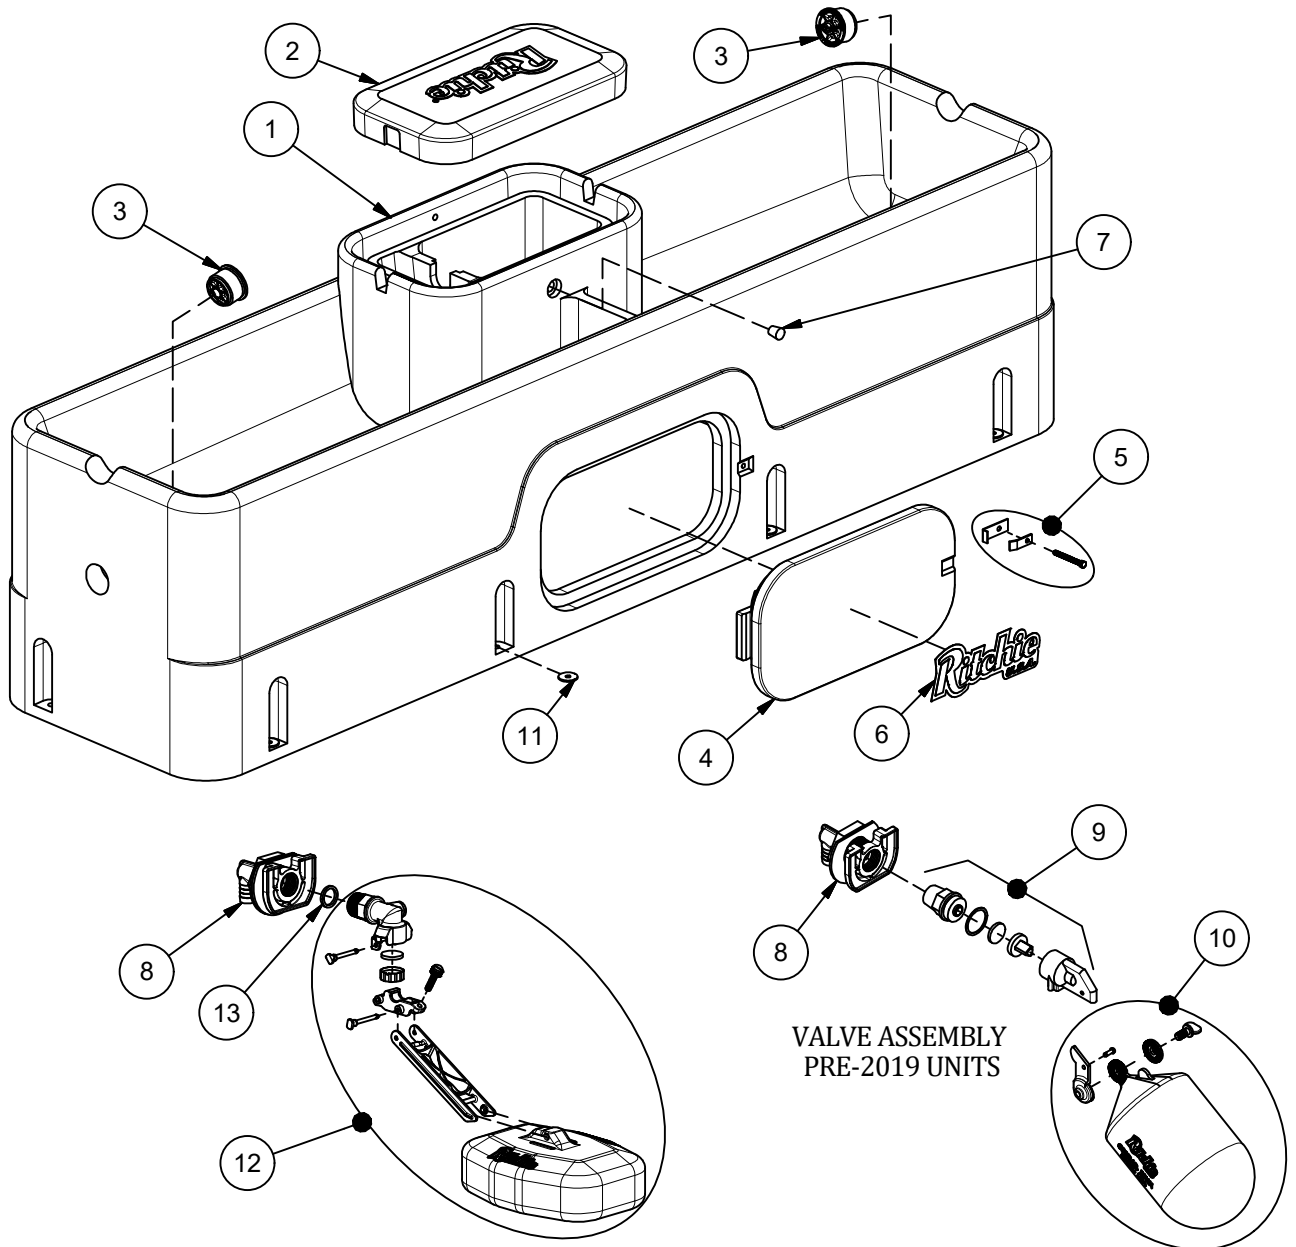

# WaterMaster 800

Part # 18820

VALVE ASSEMBLY  
PRE-2019 UNITS

Item	Part #	Description	Qty	Item	Part #	Description	Qty
1	18823	WM 800 Base	1	10	18314	Float with Hardware pkg	1 pkg
2	18828	WM 800 Cover	1		18313	Hardware for Float pkg	1 pkg
3	18470	Drain Plug Ritchie 3"	2 pkgs	11	18318	Bolt Down Washer (4/pkg)	2 pkgs
4	16562	Access Panel 10" x 20"	1	12	18832	HP 3/4" Valve Assembly	1
5	18147	Access Panel Hardware Pkg	1 pkg	13	18475	O-Ring Valve Seal Pkg (4/pkg)	1
6	18653	Ritchie Decal 12" (1/pkg)	1 pkg	NS	14866	Seal Foam 10' Roll	3
7	18633	Plug #3 - Channel Plug	1 pkg	NS	15931	Hose Clamp 1" SS (5/pkg)	1 pkg
8	18838	HP Bracket Assy Pkg	1 pkg	NS	18614	Adapter 3/4" x 5/8" HB	1 pkg
9	15377	Green Valve 3/4" Male pkg	1 pkg	NS	18826	WM 800 Accessory pkg	1 pkg