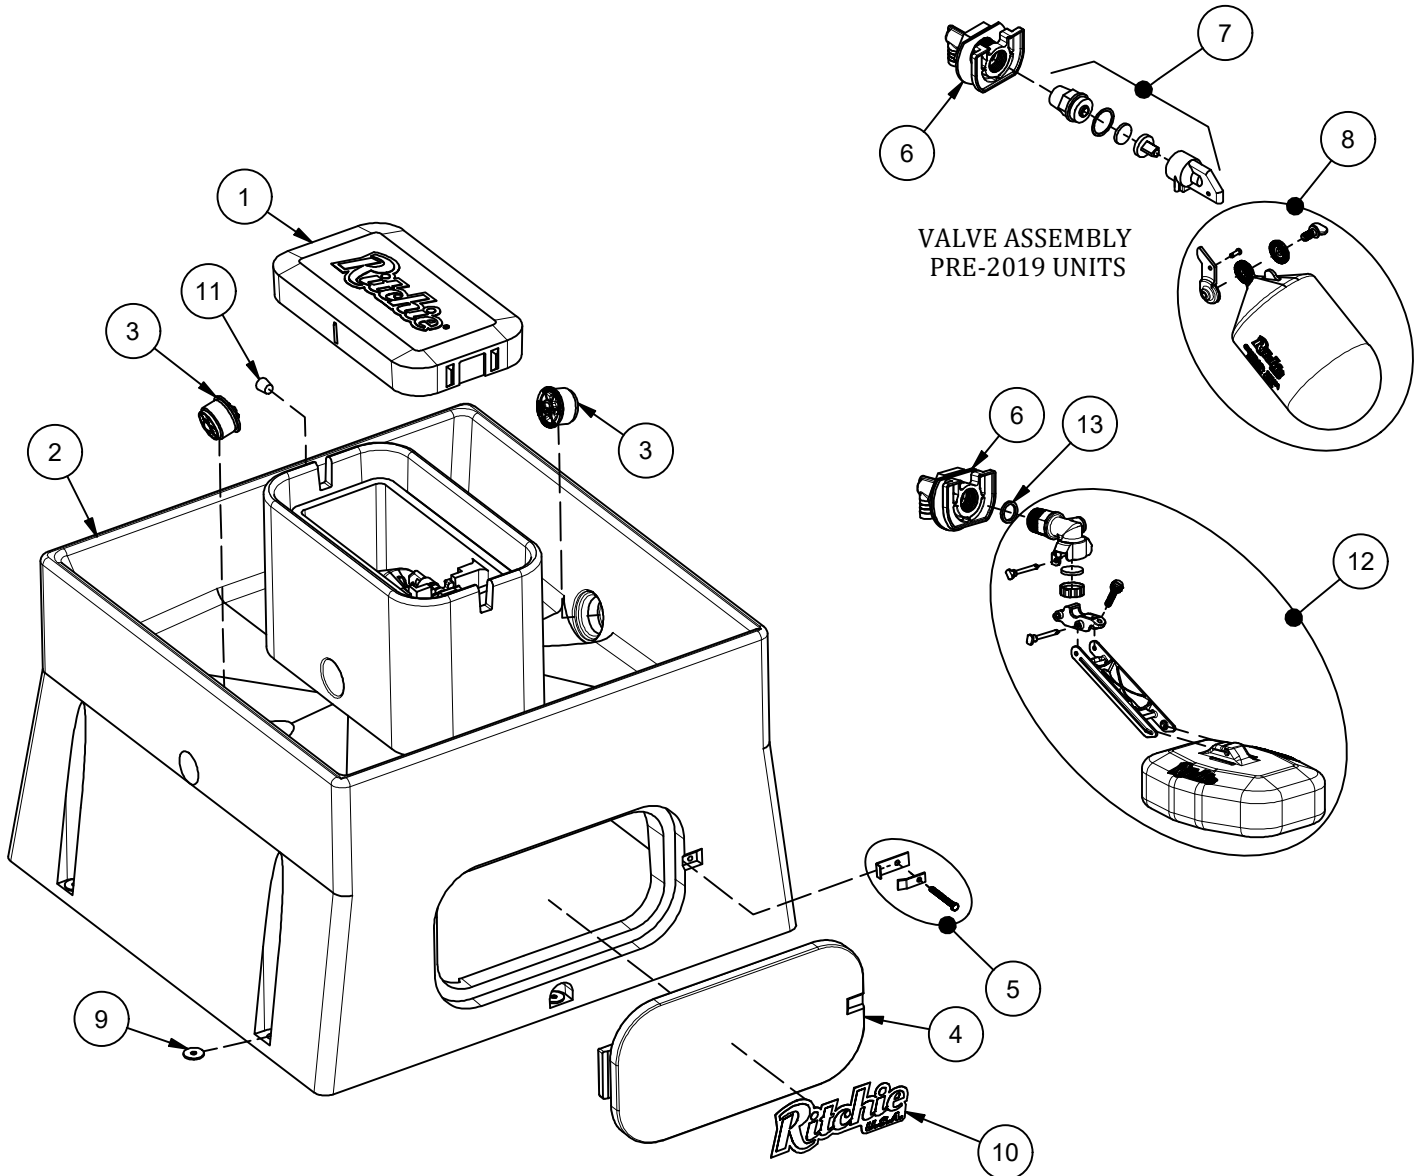

WaterMatic 1000

Part # 18110

Item	Part #	Description	Qty	Item	Part #	Description	Qty
1	18112	WaterMatic 1000 Cover	1	9	18318	Bolt Down Washer (4/pkg)	2 pkgs
2	18111	WaterMatic 1000 Base	1	10	18653	Ritchie Label 12" (1/pkg)	1 pkg
3	18470	Drain Plug Ritchie 3"	3 pkgs	11	18633	Plug #3 - Water Channel	1 pkg
4	16562	Access Panel 10"x20"	1	12	18832	HP 3/4" Valve Assembly	1
5	18147	Access Panel Hardware pkg	1 pkg	13	18475	O-Ring Valve Seal Pkg (4/pkg)	1
6	18838	HP Bracket Assy Pkg	1 pkg	NS	14866	Seal Foam 10' Roll	2
7	15377	Green Valve 3/4" Male pkg	1 pkg	NS	15931	Hose Clamp 1" SS (5/pkg)	1 pkg
8	18314	Float with Hardware pkg	1 pkg	NS	18614	Adapter 3/4" x 5/8" HB	1 pkg
	18313	Hardware for Float pkg	1 pkg	NS	18096	WMatic Large Accessory pkg	1 pkg