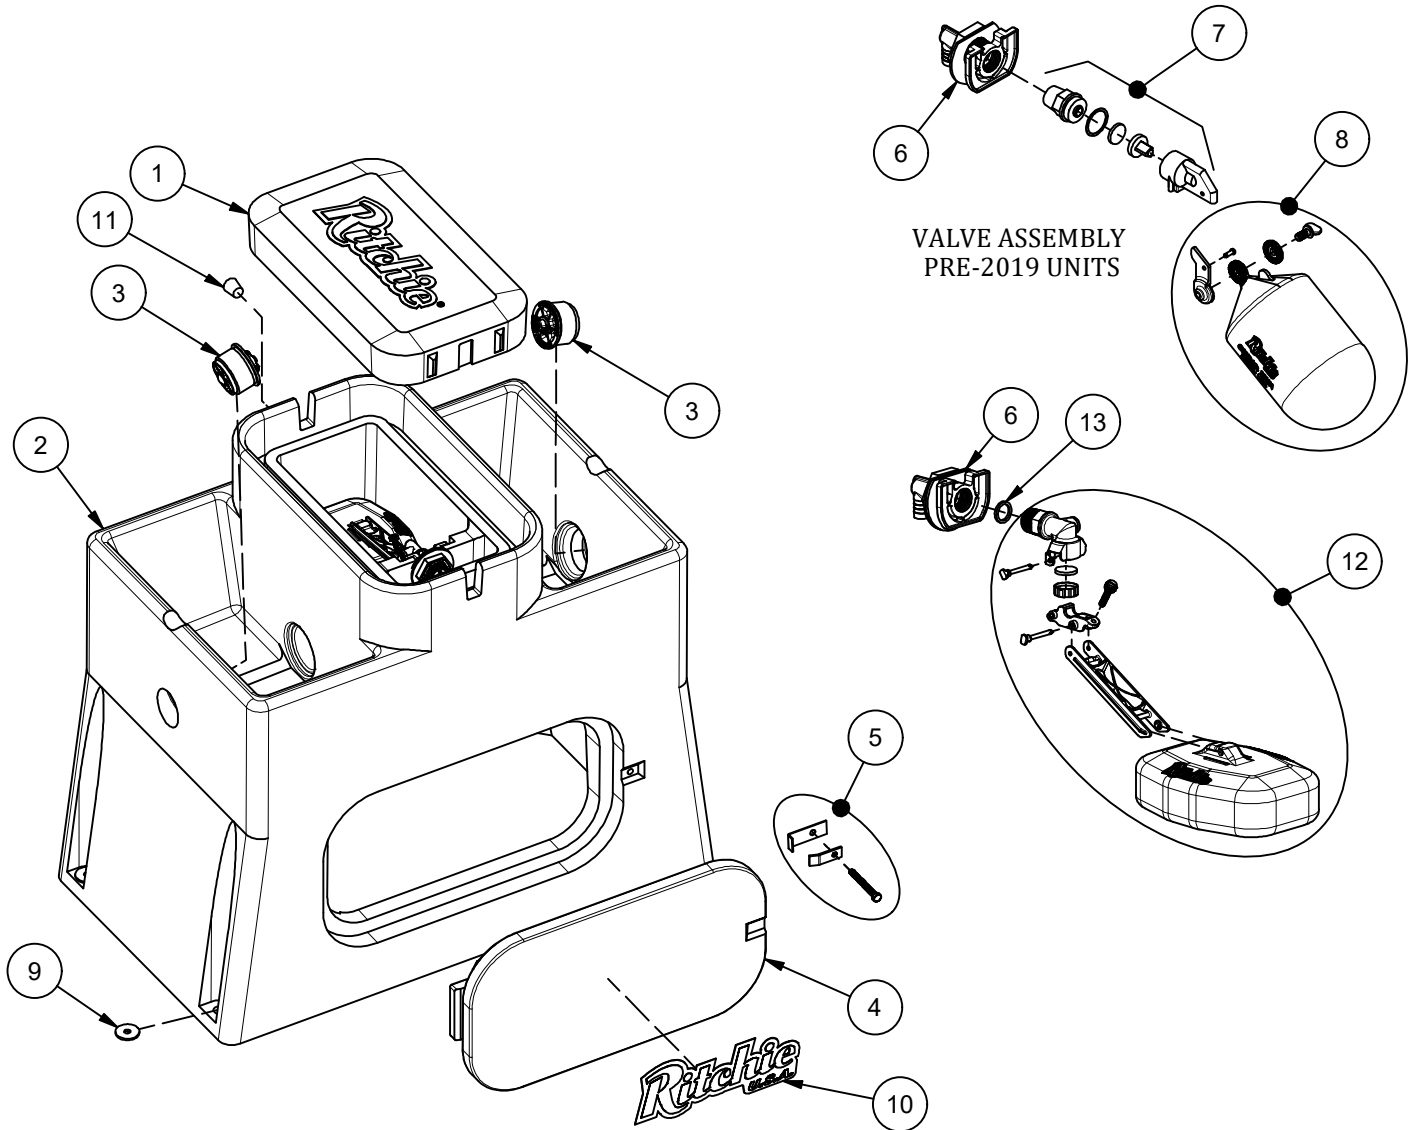

# WaterMatic 300

Part # 18050

Item	Part #	Description	Qty	Item	Part #	Description	Qty
1	18048	WaterMatic 300 Cover	1	9	18318	Bolt Down Washer (4/pkg)	2 pkgs
2	18049	WaterMatic 300 Base	1	10	18653	Ritchie Label 12" (1/pkg)	1 pkg
3	18470	Drain Plug Ritchie 3"	2 pkgs	11	18633	Plug #3 - Water Channel	1 pkg
4	16562	Access Panel 10"x20"	1	12	18832	HP 3/4" Valve Assembly	1
5	18147	Access Panel Hardware pkg	1 pkg	13	18475	O-Ring Valve Seal Pkg (4/pkg)	1
6	18838	HP Bracket Assy Pkg	1 pkg	NS	14866	Seal Foam 10' Roll	2
7	15377	Green Valve 3/4" Male pkg	1 pkg	NS	15931	Hose Clamp 1" SS (5/pkg)	1 pkg
8	18314	Float with Hardware pkg	1 pkg	NS	18614	Adapter 3/4" x 5/8" HB	1 pkg
	18313	Hardware for Float pkg	1 pkg	NS	18096	WMatic Large Accessory pkg	1 pkg