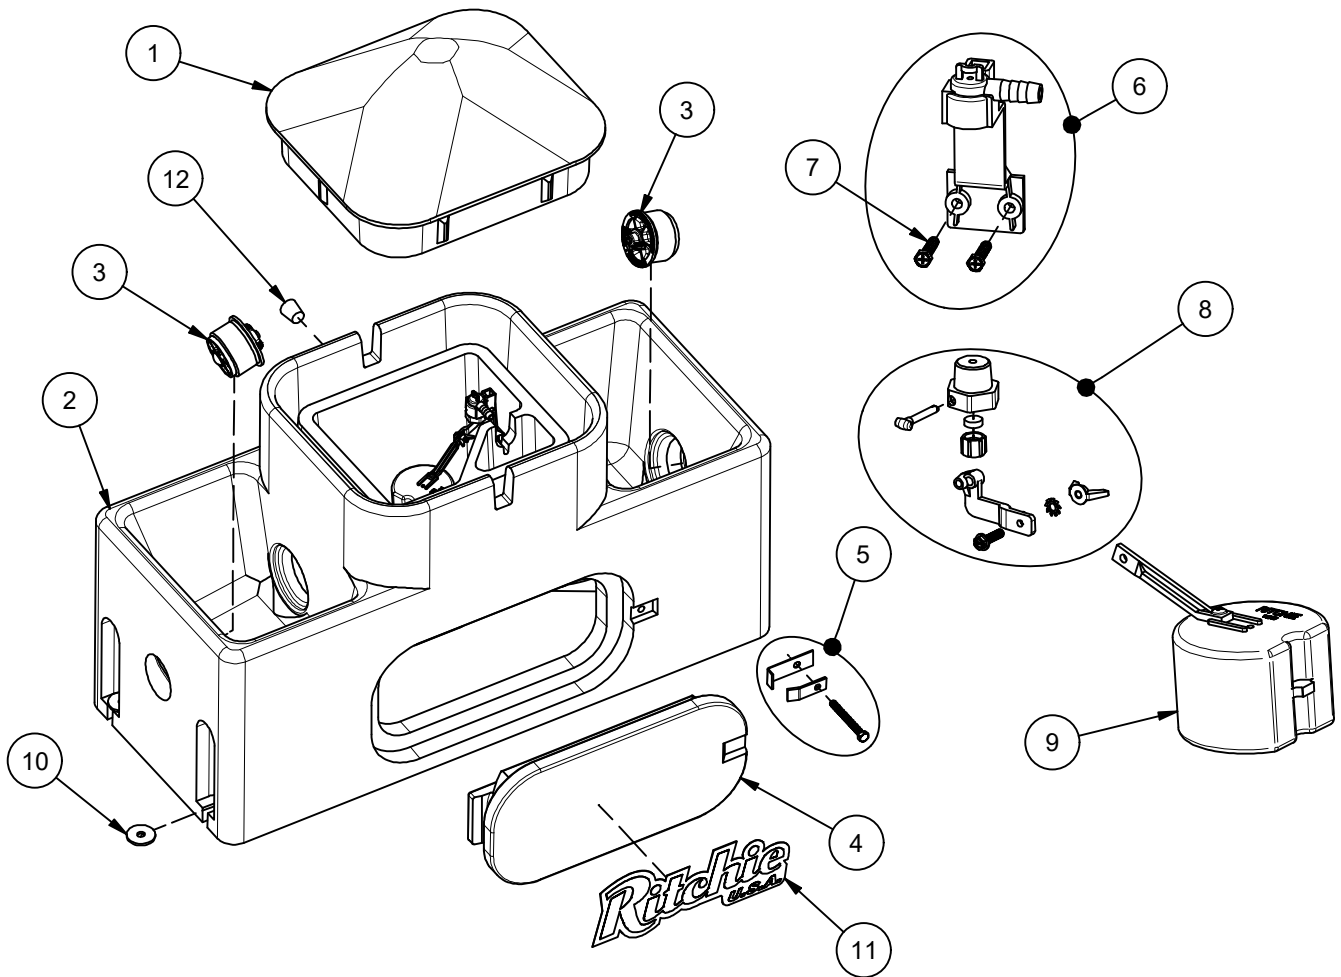

WaterMatic 150S

Part # 18222

Item	Part #	Description	Qty	Item	Part #	Description	Qty
1	18223	WaterMatic 150S Cover	1	9	13613	Float with Short Arm pkg	1 pkg
2	18224	WaterMatic 150S Base	1	10	18318	Bolt Down Washer (4/pkg)	1 pkg
3	18470	Drain Plug Ritchie 3"	2 pkgs	11	18653	Ritchie Label 12" (1/pkg)	1 pkg
4	16621	Access Panel 6"x14"	1	12	18633	Plug #3 - Water Channel (2/pkg)	1 pkg
5	18147	Access Panel Hardware pkg	1 pkg	NS	14866	Seal Foam 10' Roll	1
6	11515	Valve Bracket w/ screw pkg	1 pkg	NS	15931	Hose Clamp SS (5/pkg)	1 pkg
7	18709	Screw Valve Mount (4/pkg)	1 pkg	NS	18613	Adapter 1/2" x 3/8" HB	1 pkg
8	12575	Red Valve 1/2" pkg	1 pkg	NS	18187	WMatic Small Accessory pkg	1 pkg