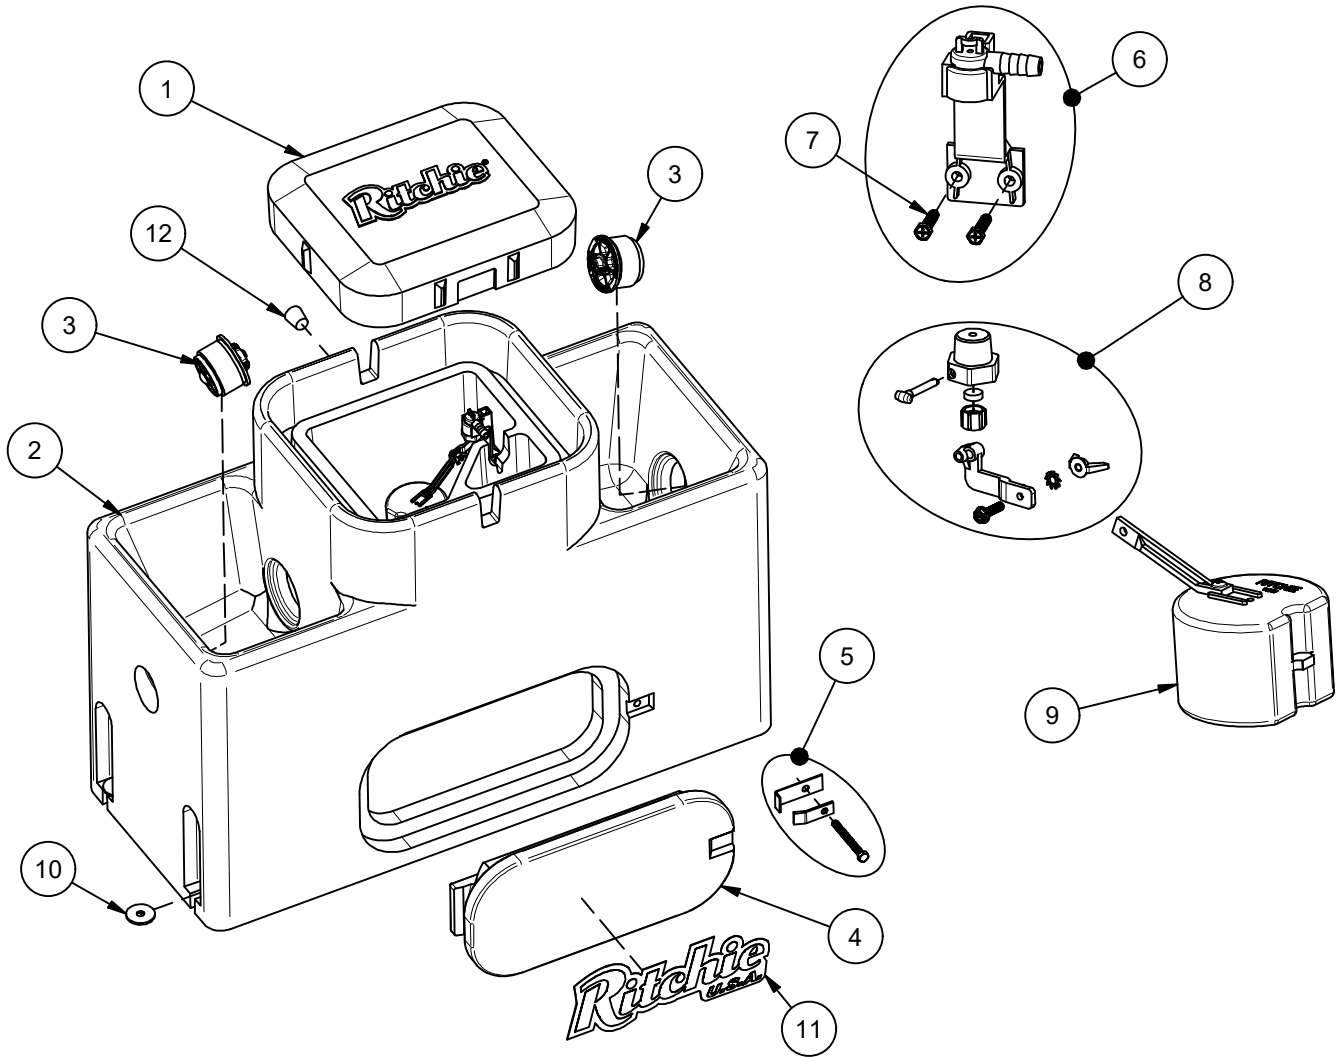

WaterMatic 150

Part # 18166

Item	Part #	Description	Qty	Item	Part #	Description	Qty
1	18167	WaterMatic 100/150 Cover	1	9	13613	Float with Short Arm pkg	1 pkg
2	18169	WaterMatic 150 Base	1	10	18318	Bolt Down Washer (4/pkg)	1 pkg
3	18470	Drain Plug Ritchie 3"	2 pkgs	11	18653	Ritchie Label 12" (1/pkg)	1 pkg
4	16621	Access Panel 6"x14"	1	12	18633	Plug #3 - Water Channel (2/pkg)	1 pkg
5	18147	Access Panel Hardware pkg	1 pkg	NS	14866	Seal Foam 10' Roll	1
6	11515	Valve Bracket w/ screw pkg	1 pkg	NS	15931	Hose Clamp SS (5/pkg)	1 pkg
7	18709	Screw Valve Mount (4/pkg)	1 pkg	NS	18613	Adapter 1/2" x 3/8" HB	1 pkg
8	12575	Red Valve 1/2" pkg	1 pkg	NS	18187	WMatic Small Accessory pkg	1 pkg