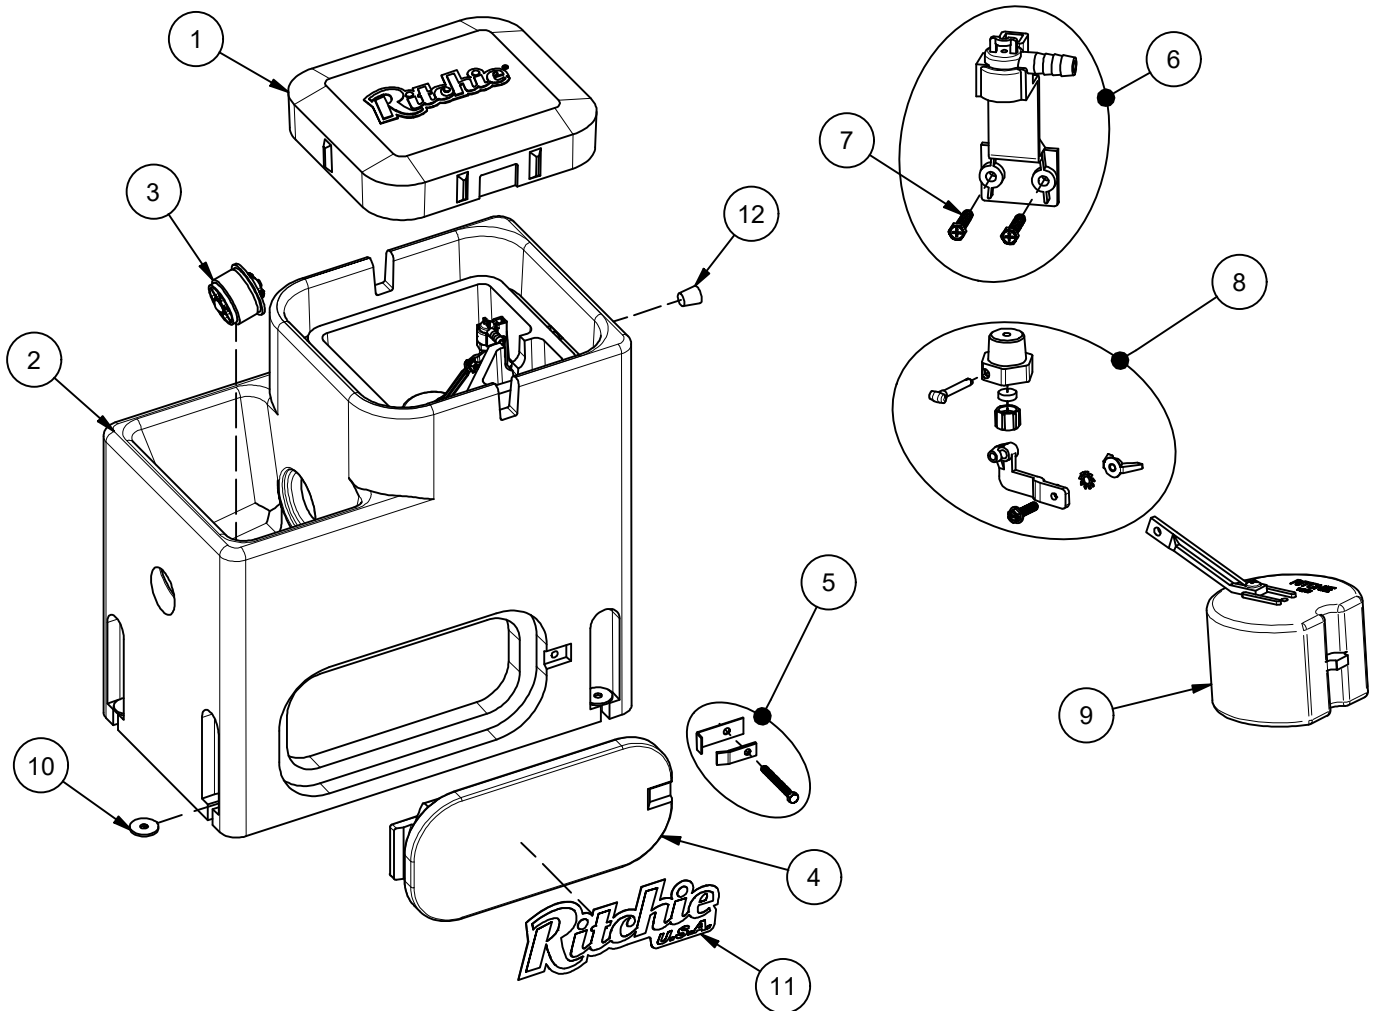

WaterMatic 100

Part # 18165

Item	Part #	Description	Qty	Item	Part #	Description	Qty
1	18167	WaterMatic 100/150 Cover	1	9	13613	Float with Short Arm pkg	1 pkg
2	18168	WaterMatic 100 Base	1	10	18318	Bolt Down Washer (4/pkg)	1 pkg
3	18470	Drain Plug Ritchie 3"	1 pkg	11	18653	Ritchie Label 12" (1/pkg)	1 pkg
4	16621	Access Panel 6"x14"	1	12	18633	Plug #3 - Water Channel (2/pkg)	1 pkg
5	18147	Access Panel Hardware pkg	1 pkg	NS	14866	Seal Foam 10' Roll	1
6	11515	Valve Bracket w/ screw pkg	1 pkg	NS	15931	Hose Clamp SS (5/pkg)	1 pkg
7	18709	Screw Valve Mount (4/pkg)	1 pkg	NS	18613	Adapter 1/2" x 3/8" HB	1 pkg
8	12575	Red Valve 1/2" pkg	1 pkg	NS	18174	WMatic Small Accessory pkg	1 pkg