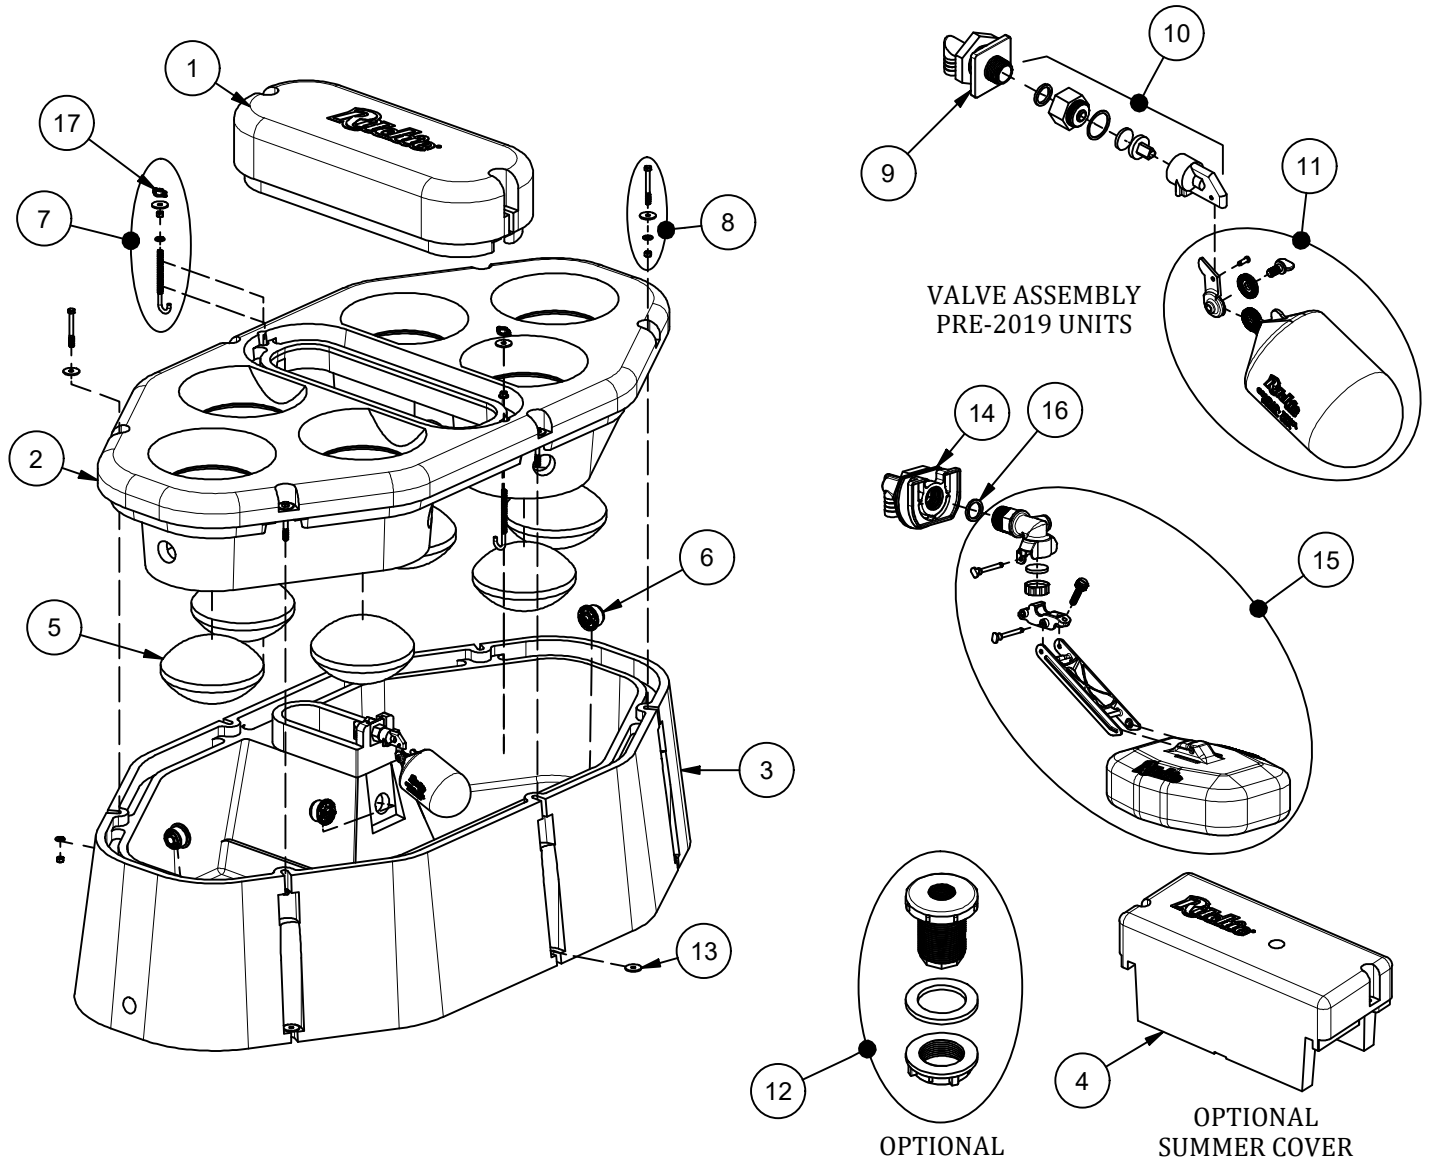

Thrifty King CT6

Part # 16440

Item	Part #	Description	Qty	Item	Part #	Description	Qty
1	16391	Thrifty King CT6 Cover	1	13	18318	Bolt Down Washer (4/pkg)	2 pkgs
2	16443	Thrifty King CT6 Top	1	14	18838	Valve HP Brkt Assembly pkg.	1 pkg
3	16442	Thrifty King CT6 Base	1	15	18832	HP 3/4" Valve Assembly	1
4	18090	Optional TK CT Summer Cover	1	16	18475	O-Ring Valve Seal Pkg (4/pkg)	1
5	16305	Elliptical Closures	6	17	18451	Wing Nut 3/8" Nylon (4/pkg)	1 pkg
6	18849	Ritchie Plug 2" pkg	3 pkgs	NS	14866	Seal Foam 10' Roll	2
7	16540	J-Bolt CT6 SS (2/pkg)	1 pkg	NS	14859	Pipe Insulation	1
8	16288	Top Bolt, Wshr, & Nut SS (2/pkg)	3 pkgs	NS	15931	Hose Clamp 1" SS (5/pkg)	1 pkg
9	16422	Valve Bracket with Nut	1 pkg	NS	18614	Adapter 3/4" x 5/8" HB	1 pkg
10	16419	Green Valve 3/4" Female pkg	1 pkg	NS	16441	TK CT6 Accessory pkg	1 pkg
11	18314	Float with Hardware pkg	1 pkg	NS	16646	Opt. Ribbed Elliptical Closures	6
12	18624	Optional Non-Potable Vlv Adptr	1 pkg				