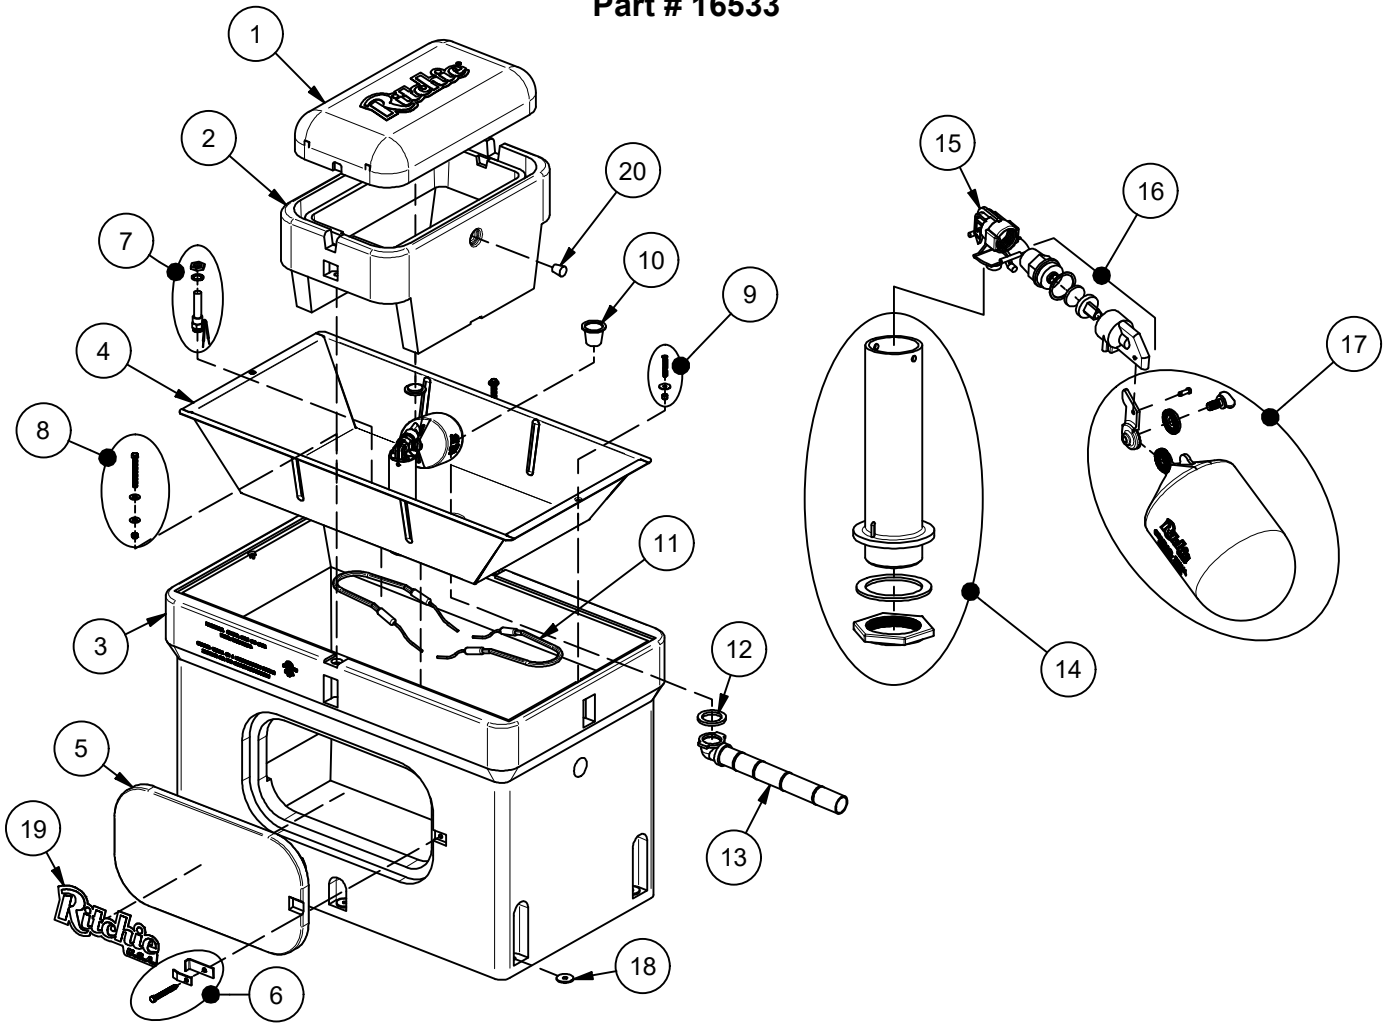

OmniFount 5

Part # 16533

Item	Part #	Description	Qty	Item	Part #	Description	Qty
1	18426	Omni 5 Cover	1	15	11514	Valve Bracket 3/4" pkg	1 pkg
2	18343	Omni 5 Frame pkg	1 pkg	16	15377	Green Male Valve 3/4" pkg	1 pkg
	18344	Omni 5 Cover & Frame pkg	1 pkg	17	18314	Float with Hardware pkg	1 pkg
3	16561	Omni 5 Casing	1		18313	Hardware for Float pkg	1 pkg
4	16631	Omni 5 Trough	1 pkg	18	18318	Bolt Down Washer (4/pkg)	2 pkgs
5	16562	Access Panel 10"x20"	1	19	18653	Ritchie Decal 12" (1/pkg)	1 pkg
6	18147	Access Panel Hardware pkg	1 pkg	20	18633	Plug #3 - Water Channel (2/pkg)	1 pkg
7	16534	Fenwal Thermostat SS pkg	1 pkg	NS	12583	Valve Supply Line pkg	1 pkg
	18320	O-Ring Fenwal (6/pkg)	1 pkg	NS	13830	Cable Htr 120V 48W (1/pkg)	1 pkg
	18074	Nut Brass Fenwal (6/pkg)	1 pkg	NS	16554	Omni Large Accessory pkg	1 pkg
8	18319	Frame Bolt & Wshr SS(2/pkg)	1 pkg	NS	16523	Seal Foam 1/4"x3/4"x25' Roll	1
9	18095	Trough Screw & Nut SS (2/pkg)	1 pkg	NS	14866	Seal Foam 1/2"x3/4"x10' Roll	1
10	18628	Drain Plug (2/pkg)	1 pkg				
11	11419	Heater 120V 250W (1/pkg)	2 pkgs				
12	18075	Drain Washer (6/pkg)	1 pkg		16829	OMNI 5 240V	
13	11473	Drain Pipe with Elbow	1	NS	11403	Heater 240V 300W (1/pkg)	2 pkgs
14	16629	Standpipe pkg	1 pkg	NS	16424	Cable Htr 240V 48W (1/pkg)	1 pkg