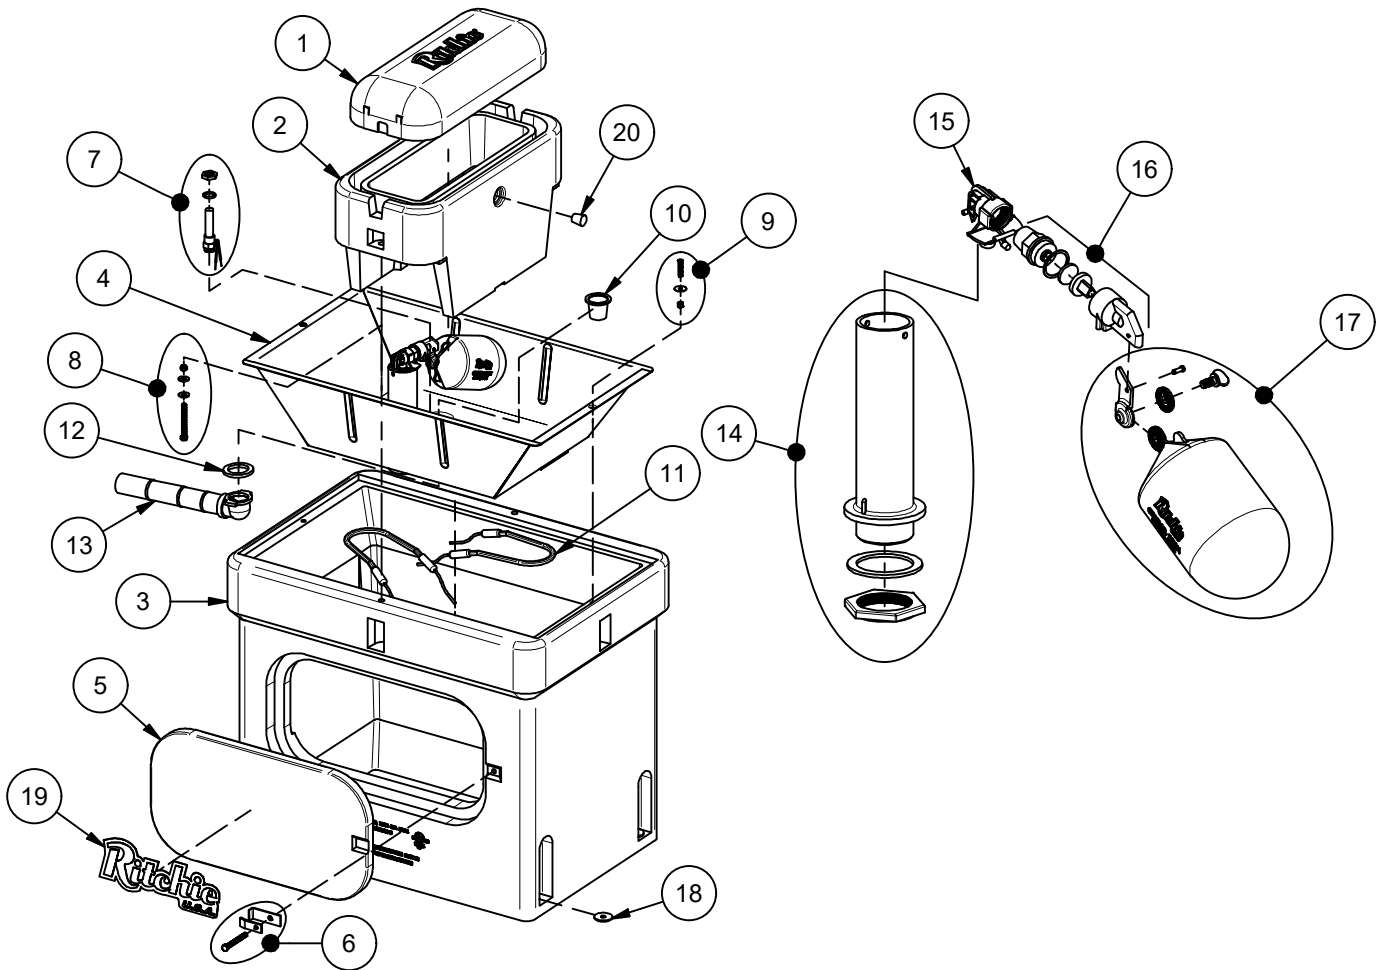

OmniFount 3

Part # 18270

Item	Part #	Description	Qty	Item	Part #	Description	Qty
1	18418	Omni 3 Cover	1	15	11514	Valve Bracket 3/4" pkg	1 pkg
2	18345	Omni 3 Frame pkg	1 pkg	16	15377	Green Male Valve 3/4" pkg	1 pkg
	18346	Omni 3 Cover & Frame pkg	1 pkg	17	18314	Float with Hardware pkg	1 pkg
3	18272	Omni 3 Casing	1		18313	Hardware for Float pkg	1 pkg
4	18342	Omni 3 Trough	1 pkg	18	18318	Bolt Down Washer (4/pkg)	2 pkgs
5	16562	Access Panel 10"x20"	1	19	18653	Ritchie Decal 12" (1/pkg)	1 pkg
6	18147	Access Panel Hardware pkg	1 pkg	20	18633	Plug #3 - Water Channel (2/pkg)	1 pkg
7	16534	Fenwal Thermostat SS pkg	1 pkg	NS	12583	Valve Supply Line pkg	1 pkg
	18320	O-Ring Fenwal (6/pkg)	1 pkg	NS	13830	Cable Htr 120V 48W (1/pkg)	1 pkg
	18074	Nut Brass Fenwal (6/pkg)	1 pkg	NS	16554	Omni Large Accessory pkg	1 pkg
8	18319	Frame Bolt & Wshr SS(2/pkg)	1 pkg	NS	16523	Seal Foam 1/4"x3/4"x25' Roll	1
9	18095	Trough Screw & Nut SS (2/pkg)	1 pkg	NS	14866	Seal Foam 1/2"x3/4"x10' Roll	1
10	18628	Drain Plug (2/pkg)	1 pkg				
11	11419	Heater 120V 250W (1/pkg)	2 pkgs				
12	18075	Drain Washer (6/pkg)	1 pkg		18273	OMNI 3 240V	
13	11472	Drain Pipe with Elbow	1	NS	11403	Heater 240V 300W (1/pkg)	2 pkgs
14	16629	Standpipe pkg	1 pkg	NS	16424	Cable Htr 240V 48W (1/pkg)	1 pkg