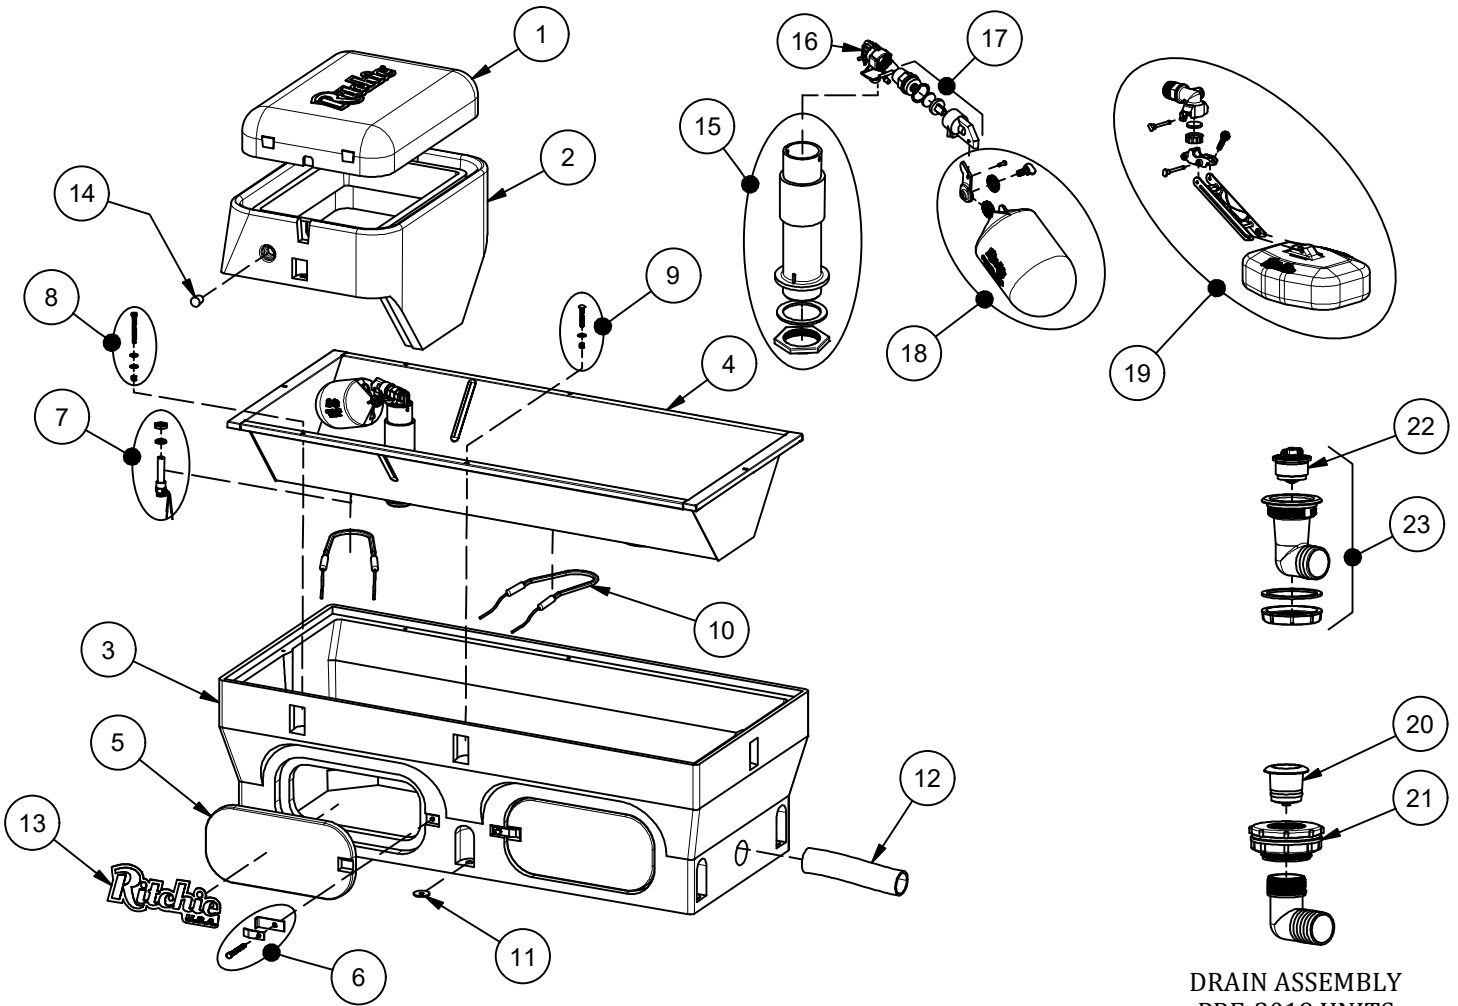

CattleMaster 480

Part # 18248

DRAIN ASSEMBLY
PRE-2019 UNITS

Item	Part #	Description	Qty	Item	Part #	Description	Qty
1	18428	CM Cover	1	15	18181	CM Standpipe pkg	1 pkg
2	18349	CM Frame pkg	1 pkg	16	11514	Valve Bracket 3/4" pkg	1 pkg
	18350	CM Cover & Frame pkg	1 pkg	17	15377	Green Male Valve 3/4" pkg	1 pkg
3	18250	CM 480 Casing	1	18	18314	Float with Hardware pkg	1 pkg
4	16780	CM 480 Trough pkg	1 pkg	19	18832	HP 3/4" Valve Assembly	1 pkg
5	16621	Access Panel 6"x14"	2	20	18338	CM Drain Plug pkg	1 pkg
6	18147	Access Panel Hardware pkg	2 pkgs	21	17679	CM Bulkhead fitting 2"	1
7	16534	Fenwal Thermostat SS pkg	1 pkg	22	18849	Ritchie 2" Plug pkg	1 pkg
	18320	O-Ring Fenwal (6/pkg)	1 pkg	23	18852	CM Drain Assembly w/Plug	1 pkg
	18074	Nut Brass Fenwal (6/pkg)	1 pkg	NS	12583	Valve Supply Line w/Bracket	1 pkg
8	18266	Frame Bolt & Wshr SS(3/pkg)	1 pkg	NS	13830	Cable Htr 120V 48W (1/pkg)	1 pkg
9	18265	Trough Bolt & Nut SS (5/pkg)	1 pkg	NS	18898	CM Accessory pkg	1 pkg
10	11419	Heater 120V 250W (1/pkg)	2 pkgs	NS	14866	Seal Foam 1/2"x3/4"x10' Roll	2
11	18318	Bolt Down Washer (4/pkg)	2 pkgs				
12	17677	Drain Tube 10"	1		18251	CM 480 240V	
13	18653	Ritchie Decal 12" (1/pkg)	1 pkg	NS	11403	Heater 240V 300W (1/pkg)	2 pkgs
14	18633	Plug #3 - Water Channel (2/pkg)	1 pkg	NS	16424	Cable Htr 240V 48W (1/pkg)	1 pkg