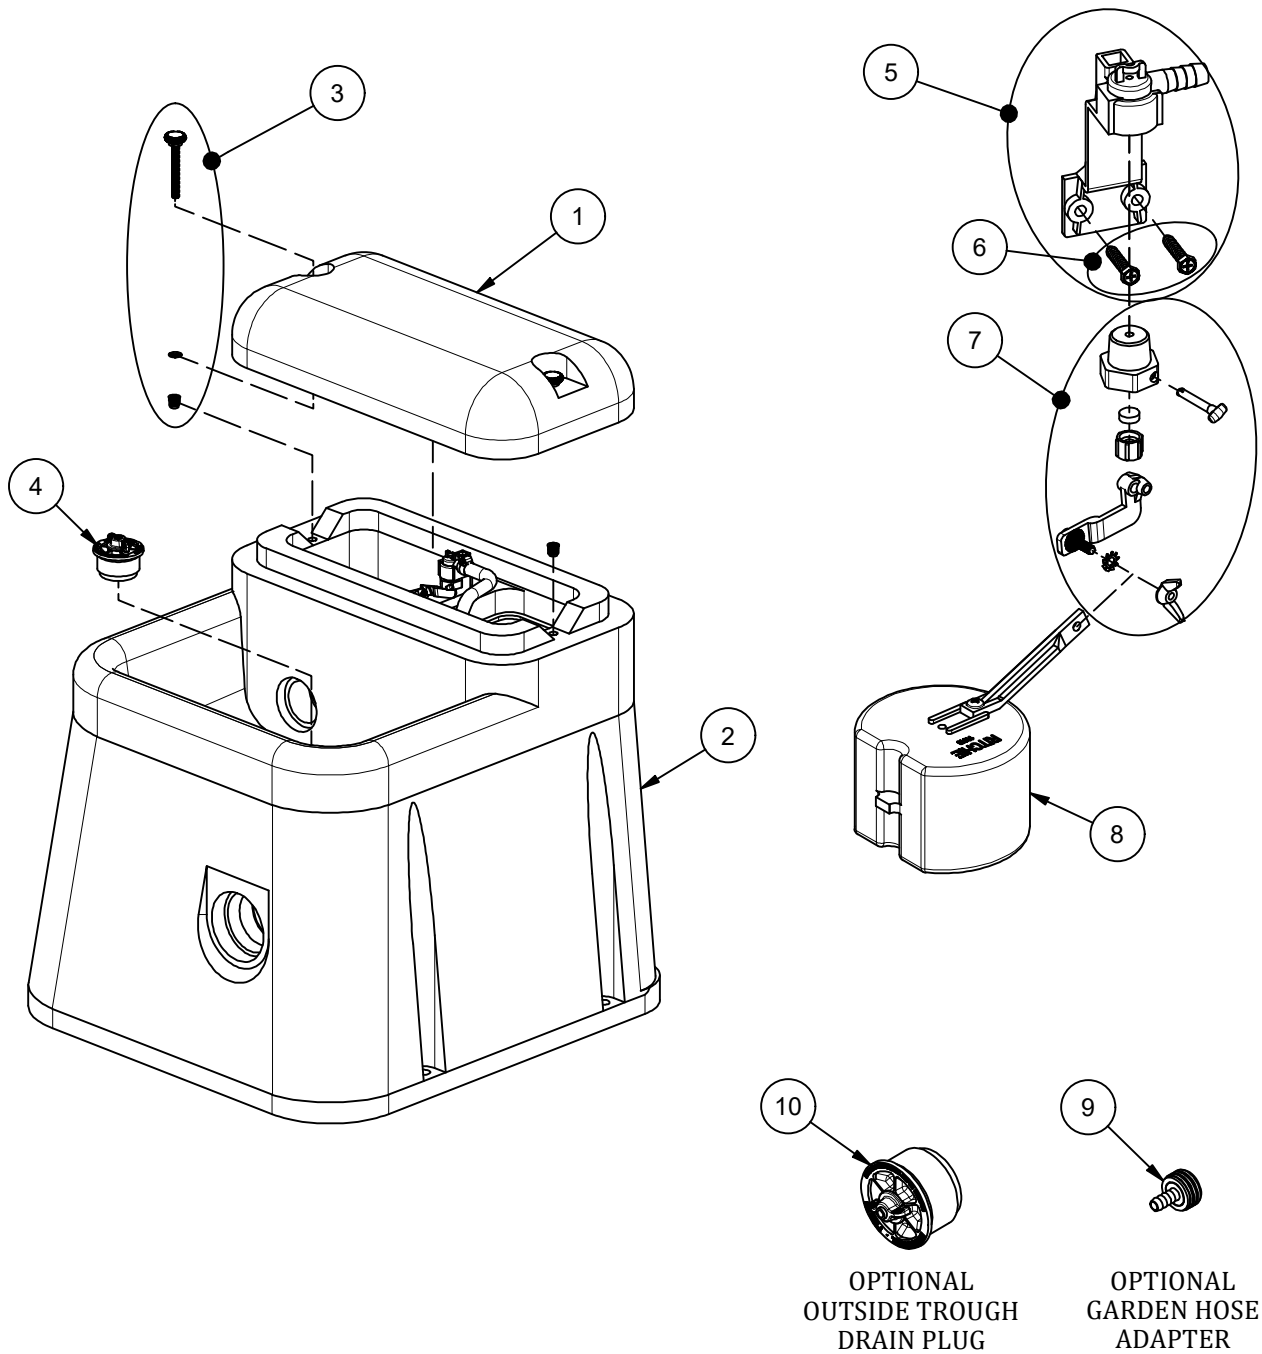

Genesis G-1

Part # 18880

Item	Part #	Description	Qty	Item	Part #	Description	Qty
1	18882	Genesis Cover	1	7	12575	Red Valve 1/2" pkg	1
2	18881	Genesis 1 Base	1	8	13613	Float with Short Arm pkg	1 pkg
3	18821	Cover Screw & Hardware (2/pkg)	1 pkg	9	18799	Garden Hose Hookup	1
4	18849	Ritchie 2" Plug pkg	1 pkg	10	18470	Ritchie 3" Plug pkg	1 pkg
5	11515	Valve Bracket w/screw pkg	1 pkg	NS	18888	G1/G2 Accessory pkg	1 pkg
6	18709	Screw Valve Mount (4/pkg)	1 pkg				