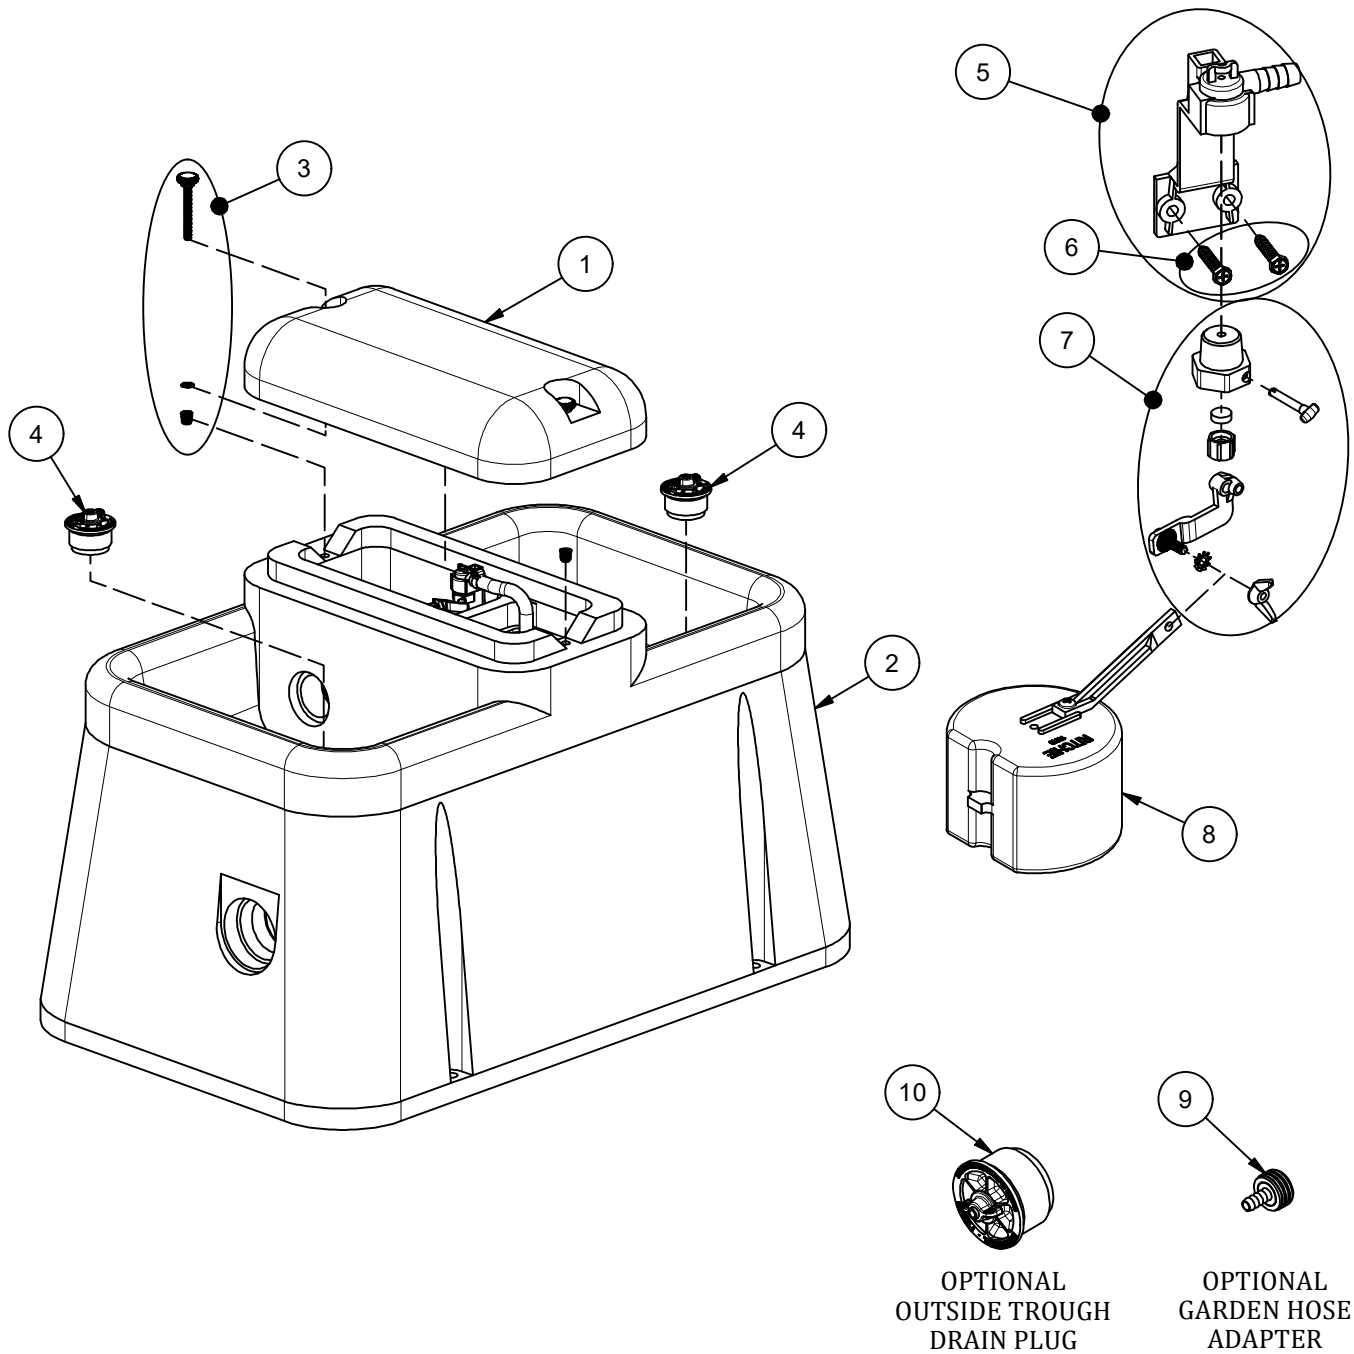

# Genesis G-2

Part # 18885

Item	Part #	Description	Qty	Item	Part #	Description	Qty
1	18882	Genesis Cover	1	7	12575	Red Valve 1/2" pkg	1
2	18886	Genesis 2 Base	1	8	13613	Float with Short Arm pkg	1 pkg
3	18821	Cover Screw & Hardware (2/pkg)	1 pkg	9	18799	Garden Hose Hookup	1
4	18849	Ritchie 2" Plug pkg	2 pkgs	10	18470	Ritchie 3" Plug pkg	2 pkgs
5	11515	Valve Bracket w/ screw pkg	1 pkg	NS	18888	G1/G2 Accessory pkg	1 pkg
6	18709	Screw Valve Mount (4/pkg)	1 pkg				