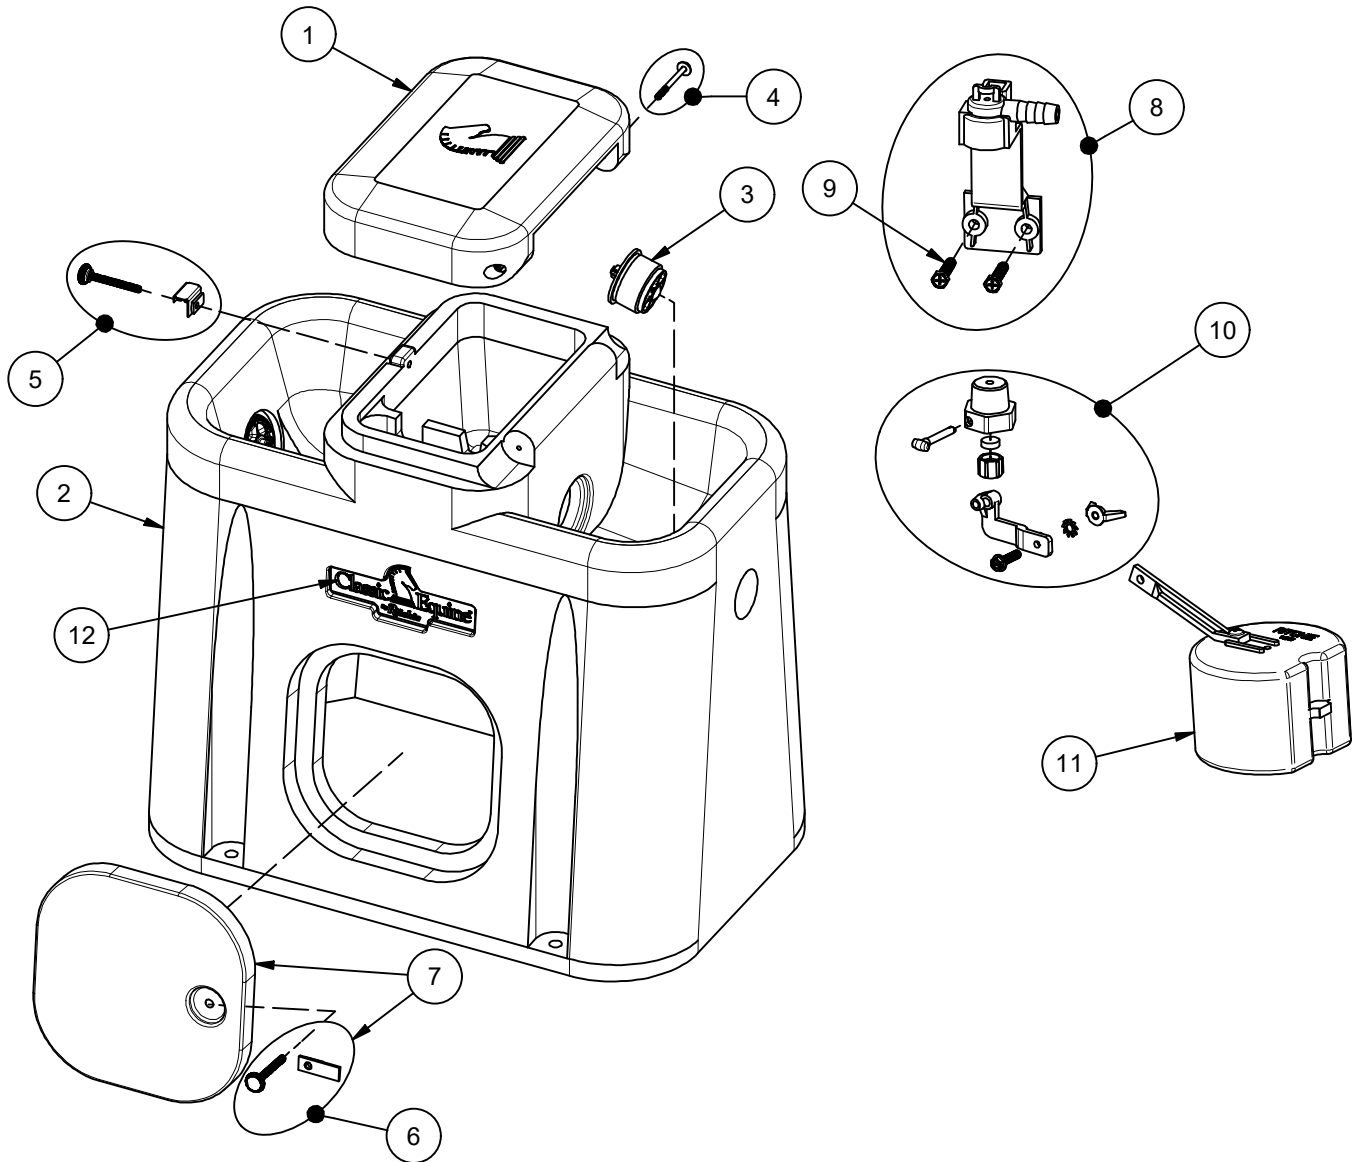

Classic Equine AUTOFOUNT 2

Part # 18720

Item	Part #	Description	Qty	Item	Part #	Description	Qty
1	18722	AUTOFOUNT Cover	1	9	18709	Screw Valve Mount (4/pkg)	1 pkg
2	18724	AUTOFOUNT Base	1	10	12575	Red Valve 1/2" pkg	1 pkg
3	18470	Drain Plug Ritchie 3"	2 pkgs	11	13613	Float with Short Arm pkg	1 pkg
4	18716	Classic Equine Hinge Bolt (2/pkg)	1 pkg	12	18719	Classic Equine Logo pkg (2/pkg)	1 pkg
5	18718	Cover Latch Hardware pkg	1 pkg	NS	15931	Hose Clamp SS (5/pkg)	1 pkg
6	18753	Access Panel Hardware Pkg	1 pkg	NS	18613	Adapter 1/2" x 3/8" HB	1 pkg
7	18726	Access Panel w/Hardware	1	NS	18739	AUTOFOUNT Accessory pkg	1 pkg
8	11515	Valve Bracket w/screw pkg	1 pkg	NS	14866	Seal Foam 1/2"x3/4"x10' Roll	1