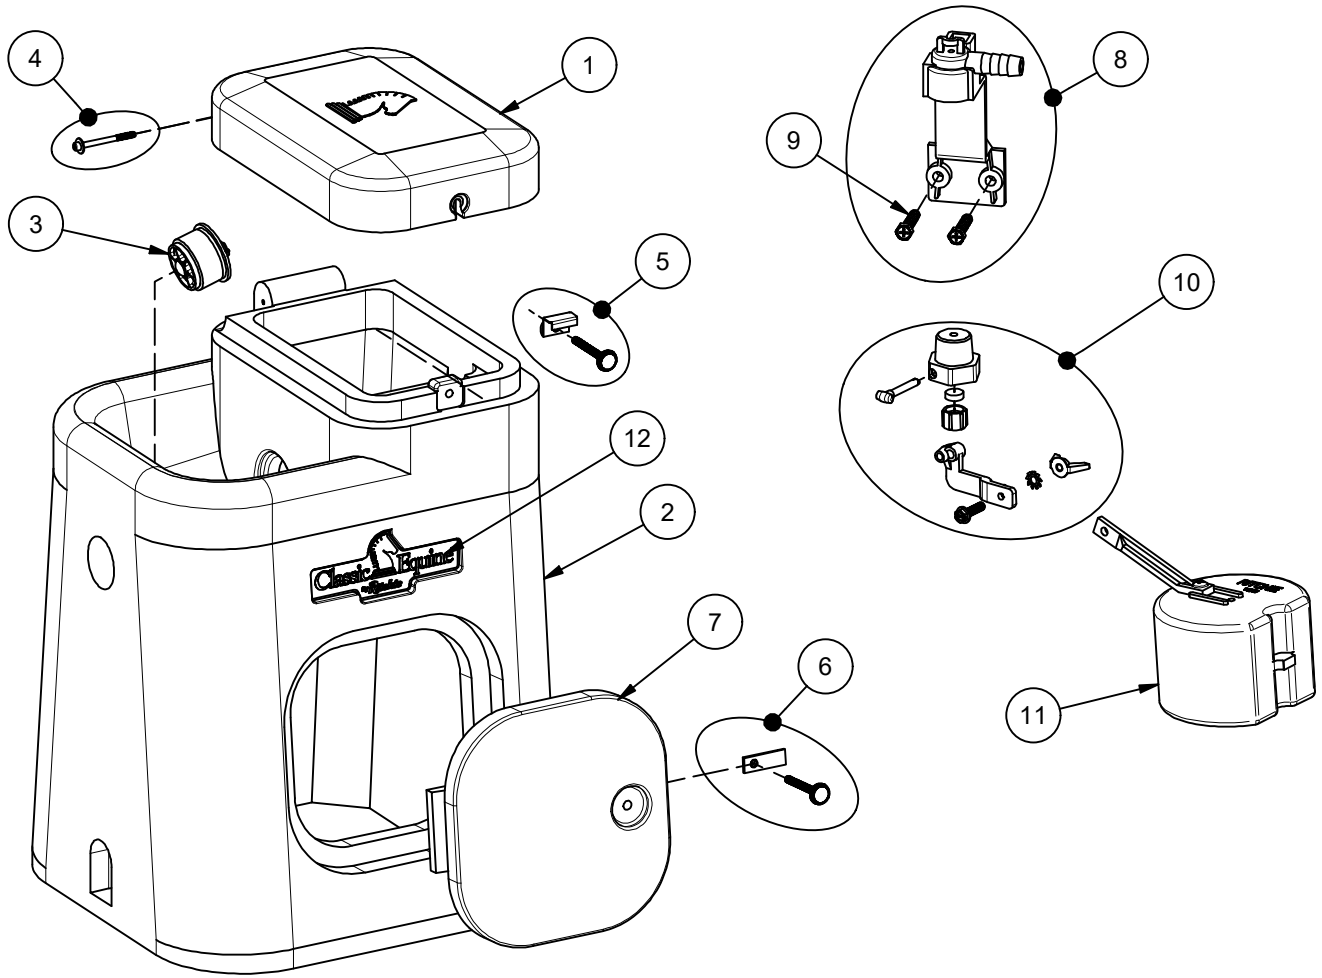

Classic Equine AUTOFOUNT 1

Part # 18770

Item	Part #	Description	Qty	Item	Part #	Description	Qty
1	18766	AUTOFOUNT 1 Cover	1	9	18709	Screw Valve Mount (4/pkg)	1 pkg
2	18768	AUTOFOUNT 1 Base	1	10	12575	Red Valve 1/2" pkg	1 pkg
3	18470	Drain Plug Ritchie 3"	1 pkg	11	13613	Float with Short Arm pkg	1 pkg
4	18716	Classic Equine Hinge Bolt (2/pkg)	1 pkg	12	18719	Classic Equine Logo pkg (2/pkg)	1 pkg
5	18718	Cover Latch Hardware pkg	1 pkg	NS	15931	Hose Clamp SS (5/pkg)	1 pkg
6	18753	Access Panel Hardware Pkg	1 pkg	NS	18613	Adapter 1/2" x 3/8" HB	1 pkg
7	18726	Access Panel w/hardware	1	NS	18739	AUTOFOUNT Accessory pkg	1 pkg
8	11515	Valve Bracket w/screws pkg	1 pkg	NS	14866	Seal Foam 1/2"x3/4"x10' Roll	1