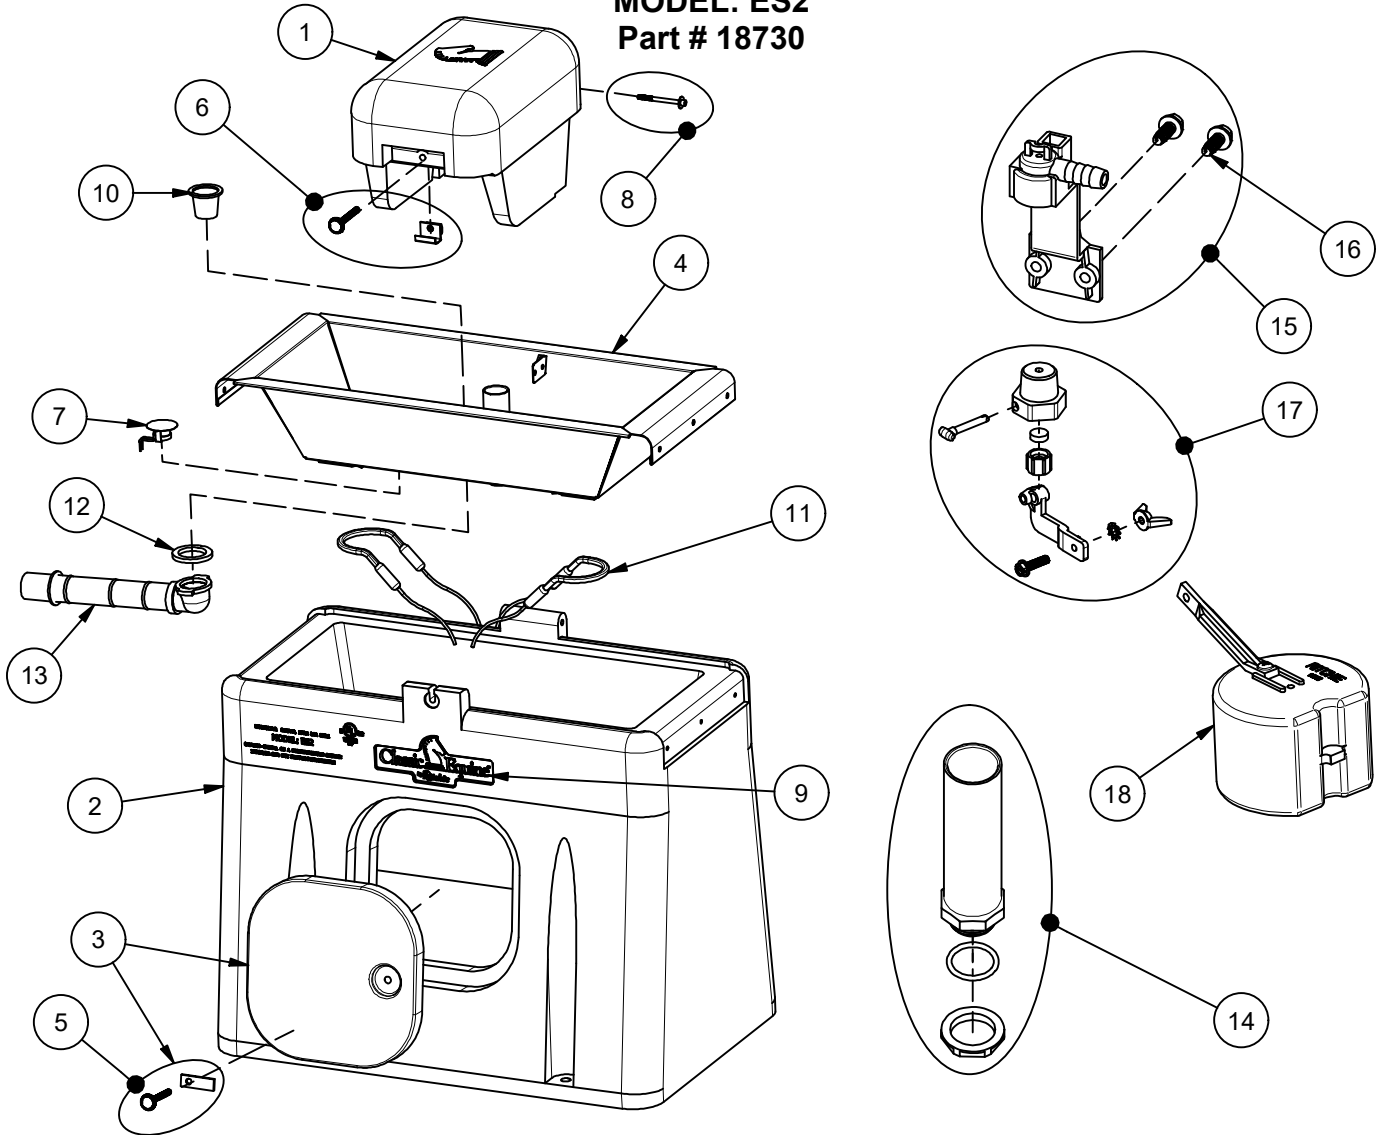

Classic Equine ULTRAFOUNT

MODEL: ES2
Part # 18730

Item	Part #	Description	Qty	Item	Part #	Description	Qty
1	18734	ULTRAFOUNT Cover	1	14	16866	Standpipe pkg	1 pkg
2	18732	ULTRAFOUNT Casing	1	15	11515	Valve Bracket 1/2" w/ Scrws pkg	1 pkg
3	18726	Access Panel w/Hardware	1	16	15154	Screws Valve Bracket (10/ pkg)	1 pkg
4	18737	ULTRAFOUNT Trough	1	17	12575	Red Valve 1/2" pkg	1 pkg
5	18753	Access Panel Hardware Pkg	1 pkg	18	13613	Float with Short Arm pkg	1 pkg
6	18718	Cover Latch Hardware Pkg	1 pkg	NS	13830	Cable Htr 120V 48W (1/pkg)	1 pkg
7	11885	Disc Thermostat pkg	1 pkg	NS	18751	ULTRAFOUNT Accessory pkg	1 pkg
8	18716	Classic Equine Hinge Bolt (2/pkg)	1 pkg	NS	16523	Seal Foam 1/4"x3/4"x25' Roll	1
9	18719	Classic Equine Logo Pkg (2/pkg)	1 pkg	NS	14866	Seal Foam 1/2"x3/4"x10' Roll	1
10	18628	Drain Plug (2/pkg)	1 pkg				
11	14150	Heater 120V 125W (1/pkg)	2 pkgs				
12	18075	Drain Washer (6/pkg)					
13	11472	Drain Pipe with Elbow	1 pkg				