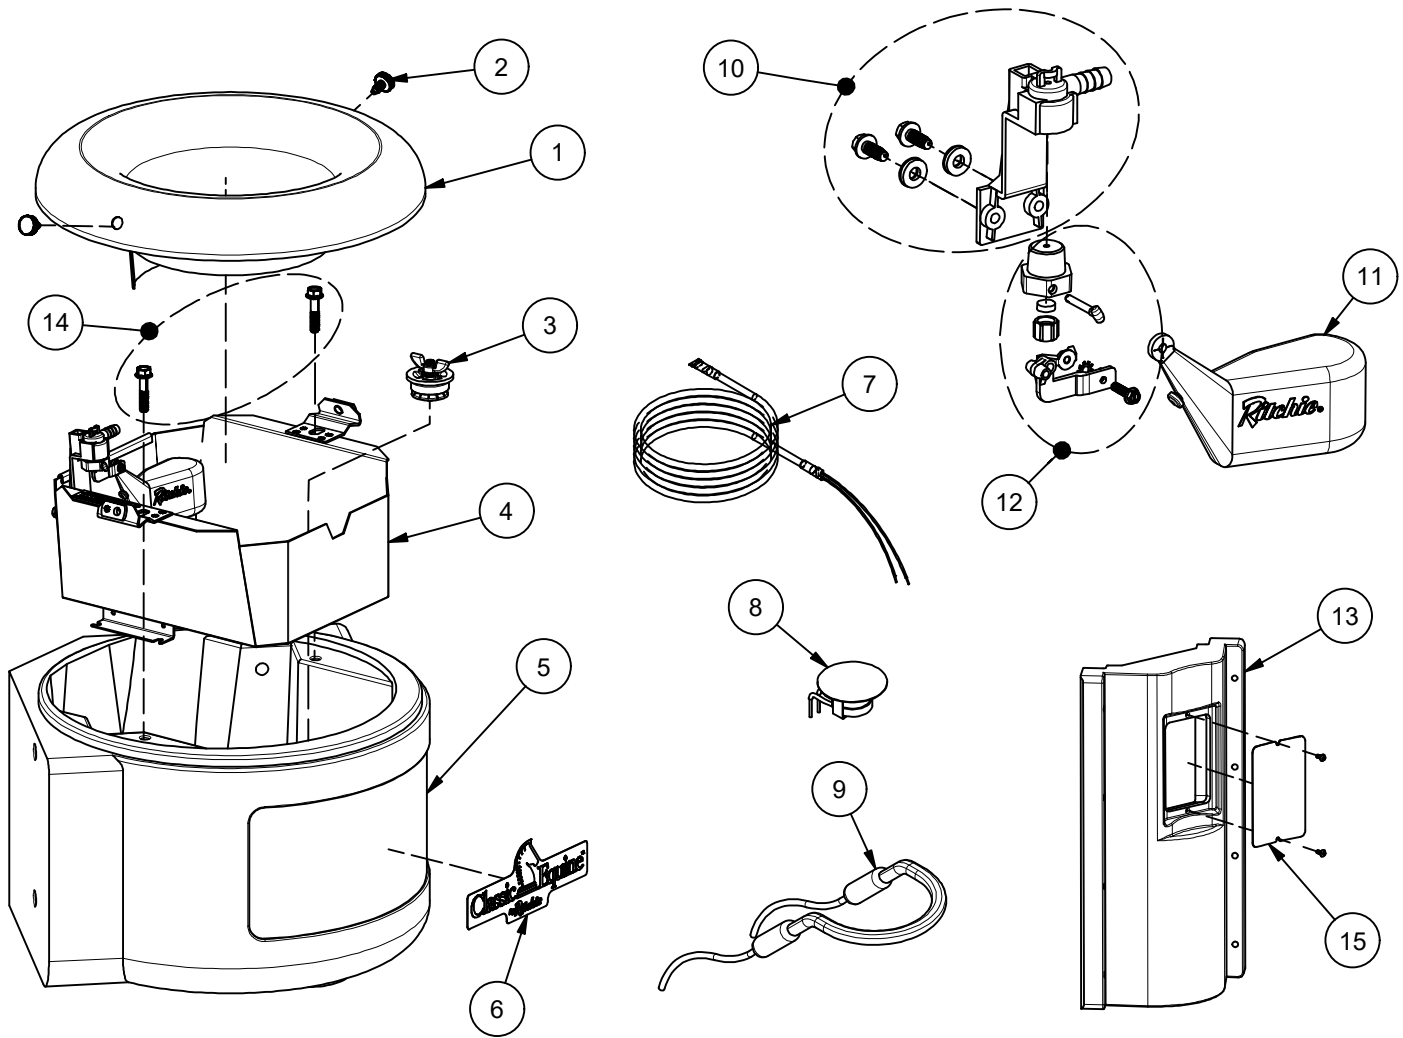

Classic Equine STALLFOUNT

Part # 18740

Item	Part #	Description	Qty	Item	Part #	Description	Qty
1	18486	Cover	1	12	13597	Valve Pkg. Green	1 pkg
2	18494	Screw PKG - SF Cover (2/pkg)	1 pkg	13	18746	Shroud 30"	1
3	18643	Drain Plug 1 1/2" Adj	1	14	18878	Trough HD Screws (2/pkg)	1 pkg
4	18477	Trough (120V/240V)	1	15	18695	Acc. Panel w/ screws (Equine SF)	1 pkg
5	18742	CE Stallfount Base	1	NS	18744	Shroud 20"	1
6	18719	Classic Equine Logo pkg (2/pkg)	1 pkg	NS	18613	Adapter 1/2" NPT x 3/8 HB	1 pkg
7	13830	Cable Heater 120V 48 Watt	1 pkg	NS	15930	Hose Clamp (5/pkg)	1 pkg
8	11885	Disc Thermostat Pkg.	1 pkg	NS	18754	Equine SF Accessory Pkg.	1 pkg
9	14150	Heater 120V 125 Watt	1 pkg				
10	18641	Valve Bracket & Screws SF2	1 pkg		18748	CE Stallfount - No Heat	
11	18642	Float	1 pkg	NS	18487	Trough (No-Heat)	1