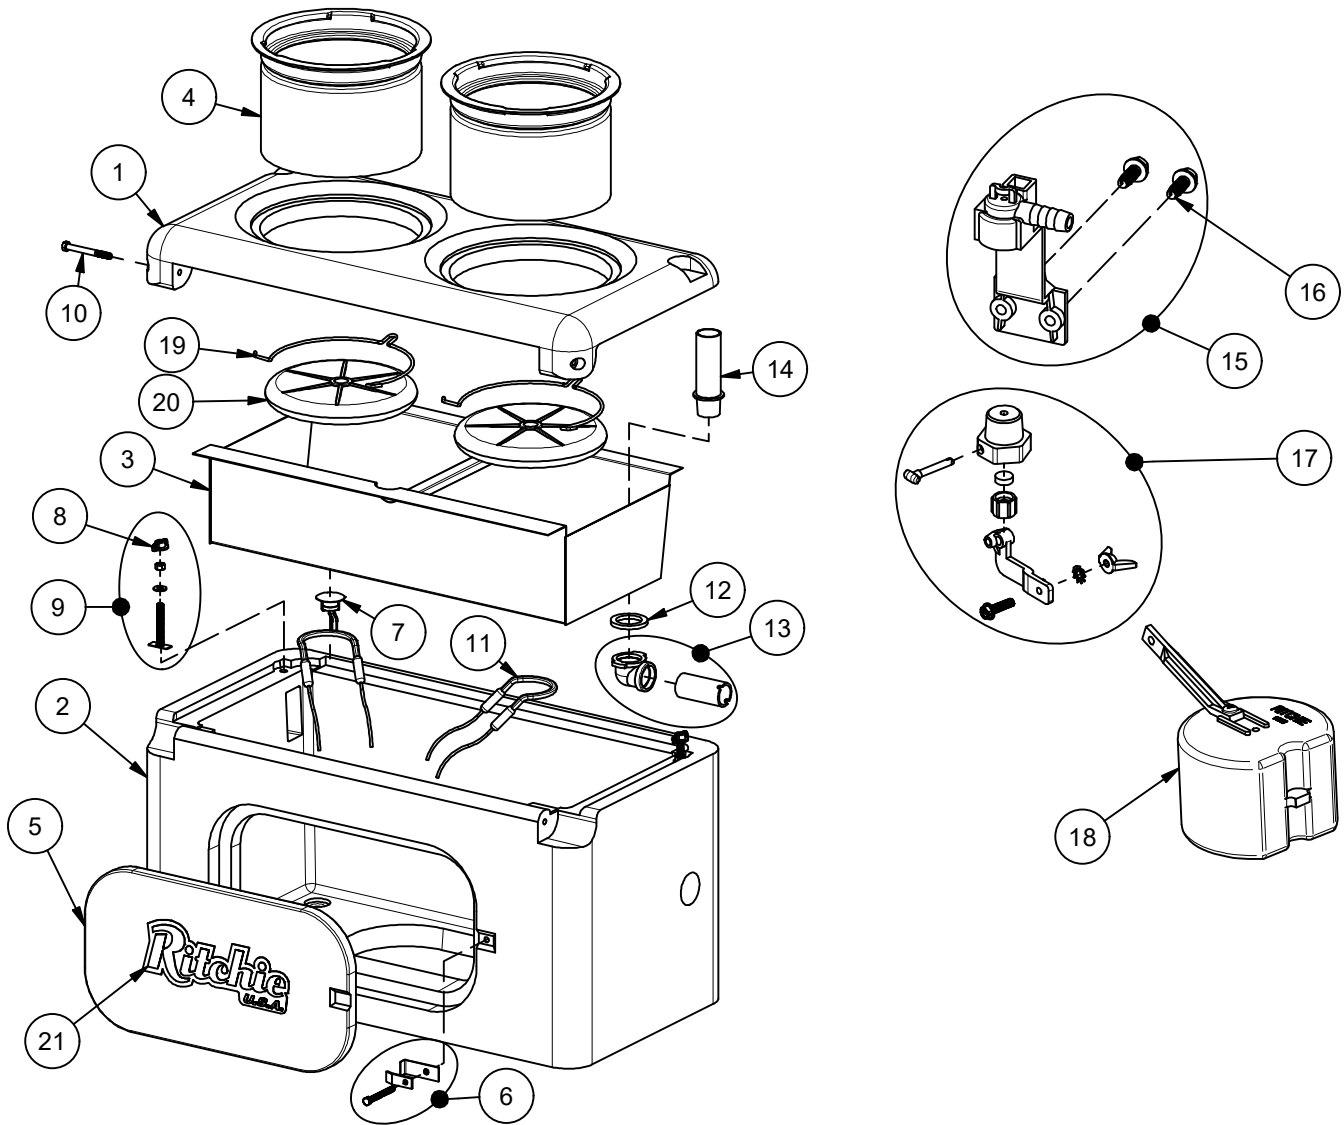

# EcoFount 2

Part # 18440

Item	Part #	Description	Qty	Item	Part #	Description	Qty
1	18444	EcoFount 2 Top	1	16	15154	Screws Valve Bracket (10/ pkg)	1 pkg
2	18446	EcoFount 2 Casing	1	17	12575	Red Valve 1/2" pkg	1 pkg
3	18438	EcoFount 2 Trough	1 pkg	18	13613	Float with Short Arm pkg	1 pkg
4	18447	EcoFount Drinkwell W/ Ring pkg	2 pkgs	19	17963	Retaining Ring SS	2
5	16562	Access Panel 10" x 20"	1	20	14412	Thermal Cap	2
6	18147	Access Panel Hardware pkg	1 pkg	21	18653	Ritchie Decal 12" (1/pkg)	1 pkg
7	11885	Disc Thermostat pkg	1 pkg	NS	18318	Bolt Down Washer (4/pkg)	1 pkg
8	18451	Wing Nut 3/8" Nylon (4/pkg)	1 pkg	NS	13830	Cable Htr 120V 48W (1/pkg)	1 pkg
9	18448	T-Bolt w/Wingnut 3/8" pkg (2/pkg)	1 pkg	NS	18429	EcoFount Accessory pkg	1 pkg
10	18452	Bolt 3/8"x3" SS (2/pkg)	1 pkg	NS	14866	Seal Foam 1/2"x3/4"x10' Roll	1
11	14150	Heater 120V 125W (1/pkg)	2 pkgs				
12	18075	Drain Washer (6/pkg)	1 pkg		18441	EcoFount 2 240V	
13	18790	Drain Pipe with Elbow	1	NS	16664	Heater 240V 200W (1/pkg)	2 pkgs
14	14647	Drain Plug Overflow	1	NS	16424	Cable Htr 240V 48W (1/pkg)	1 pkg
15	11515	Valve Bracket w/screws pkg	1 pkg				