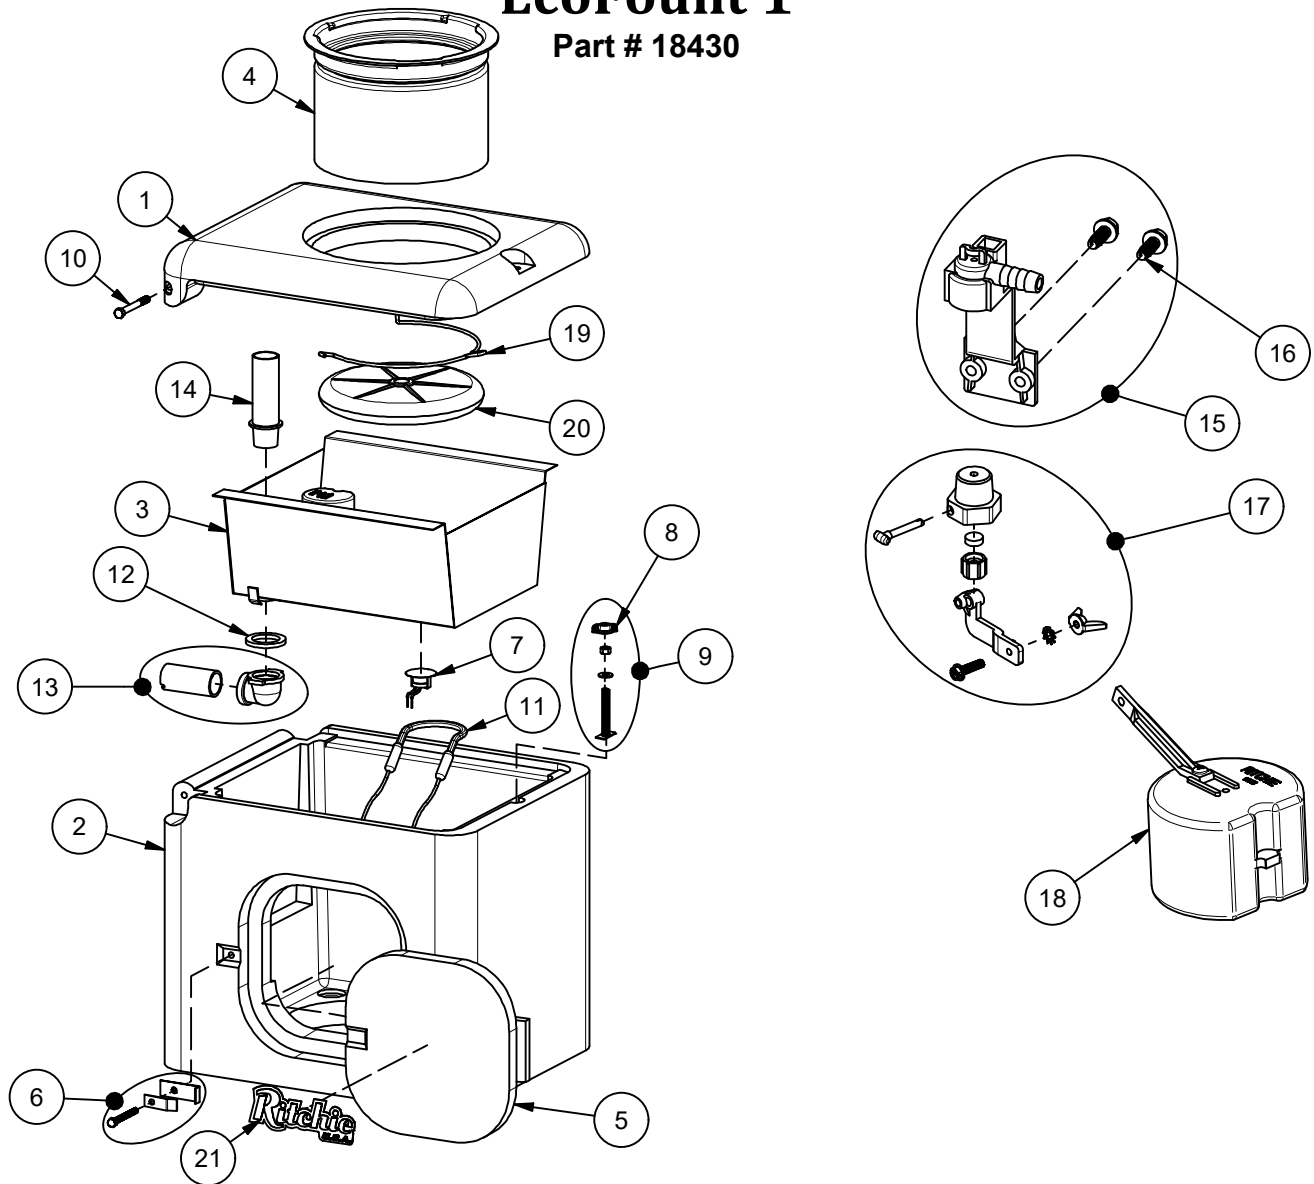

EcoFount 1

Part # 18430

Item	Part #	Description	Qty	Item	Part #	Description	Qty
1	18434	EcoFount 1 Top	1	16	15154	Screws Valve Bracket (10/ pkg)	1 pkg
2	18436	EcoFount 1 Casing	1	17	12575	Red Valve 1/2" pkg	1 pkg
3	18437	EcoFount 1 Trough	1 pkg	18	13613	Float with Short Arm pkg	1 pkg
4	18447	EcoFount Drinkwell W/ Ring pkg	1 pkg	19	17963	Retaining Ring SS	1
5	18370	Access Panel 10" x 10"	1	20	14412	Thermal Cap	1
6	18147	Access Panel Hardware pkg	1 pkg	21	18655	Ritchie Decal 7.5" (1/pkg)	1 pkg
7	11885	Disc Thermostat pkg	1 pkg	NS	18318	Bolt Down Washer (4/pkg)	1 pkg
8	18451	Wing Nut 3/8" Nylon (4/pkg)	1 pkg	NS	13830	Cable Htr 120V 48W (1/pkg)	1 pkg
9	18448	T-Bolt w/ Wingnut 3/8" (2/pkg)	1 pkg	NS	18429	EcoFount Accessory pkg	1 pkg
10	18452	Bolt 3/8"x3" SS (2/pkg)	1 pkg	NS	14866	Seal Foam 1/2"x3/4"x10' Roll	1
11	14150	Heater 120V 125W (1/pkg)	1 pkg				
12	18075	Drain Washer (6/pkg)	1 pkg		18431	EcoFount 1 240V	
13	18790	Drain Pipe with Elbow	1	NS	16664	Heater 240V 200W (1/pkg)	1 pkg
14	14647	Drain Plug Overflow	1	NS	16424	Cable Htr 240V 48W (1/pkg)	1 pkg
15	11515	Valve Bracket w/screws pkg	1 pkg				