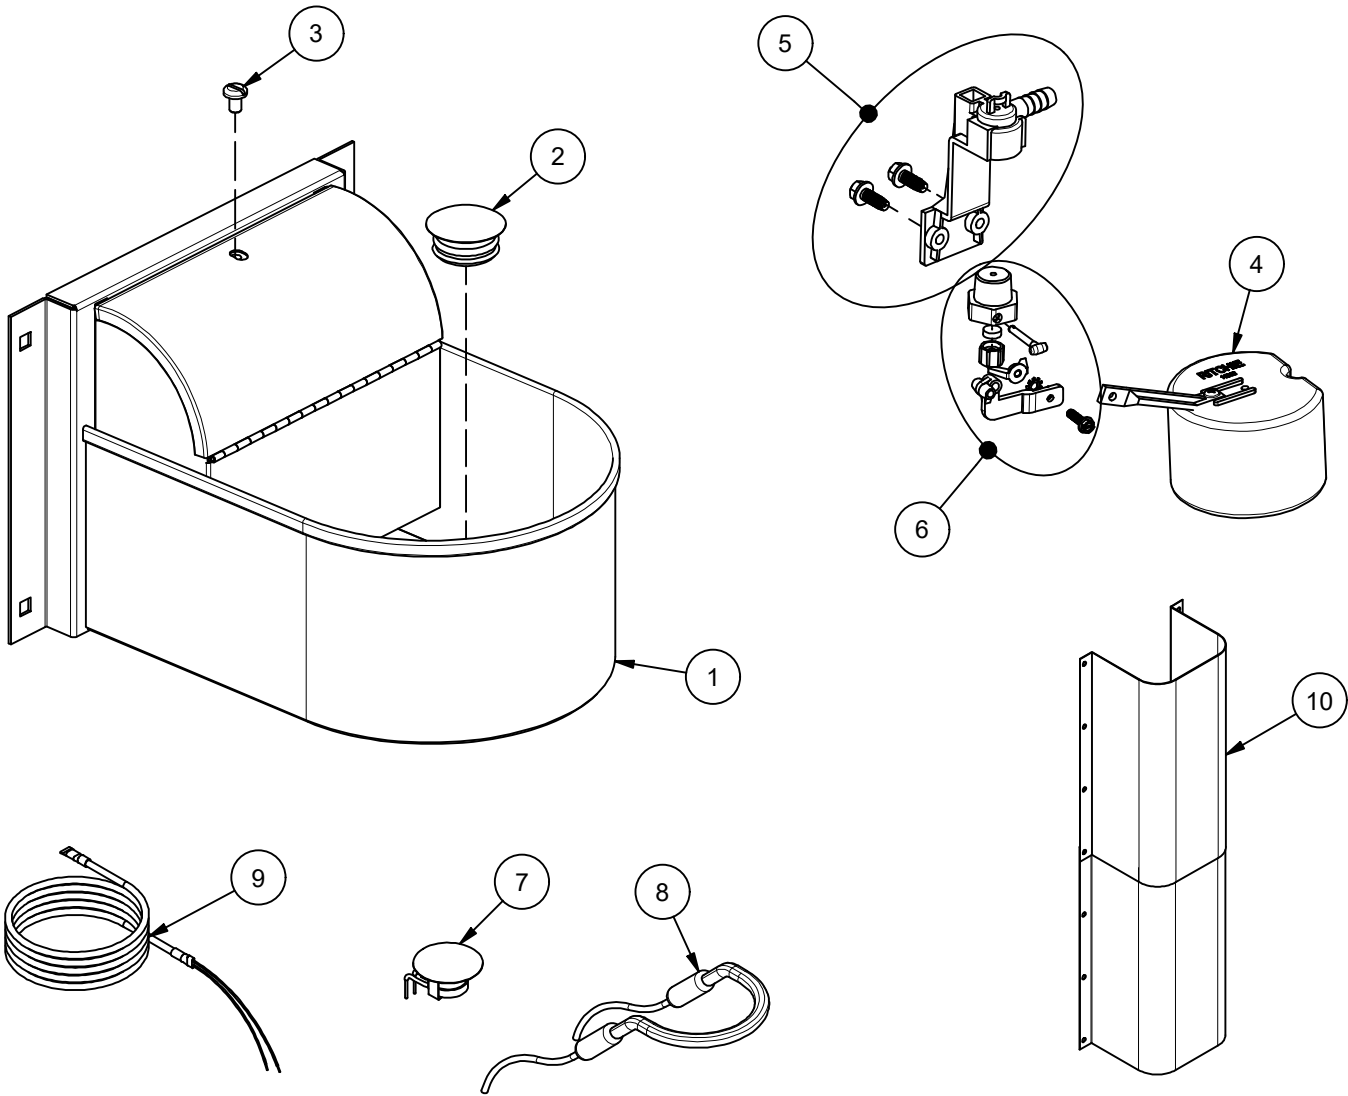

StallFount 125

Part # 18082

Item	Part #	Description	Qty	Item	Part #	Description	Qty
1	18083	SF Trough Complete	1	10	18092	Shroud Set	1 pkg
2	18876	SF Trough Plug	1	NS	18613	Adapter 1/2" x 3/8" HB	1 pkg
3	18080	SF Cover Screw (6/pkg)	1 pkg	NS	15931	Hose Clamp SS (5/pkg)	1 pkg
4	13613	Float with Short Arm pkg	1 pkg	NS	18228	SF Accessory pkg	1 pkg
5	11515	Valve Bracket w/ screw pkg	1 pkg				
6	13597	Green Valve 1/2" pkg	1 pkg		18415	SF 240 200W	
7	11885	Disc Thermostat pkg	1 pkg	NS	16664	Heater 240V 200w (1/pkg)	1 pkg
8	14150	Heater 120V 125W pkg	1 pkg	NS	16424	Cable Htr 240v 48W (1/pkg)	1 pkg
9	13830	Cable Heater 120V 48W pkg	1 pkg				