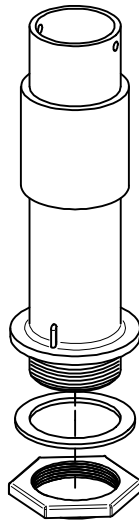

18324
STANDPIPE
WASHER
PKG

18797
NUT AND
WASHER
PKG

18181
STANDPIPE PKG
CATTLEMASTER
OMNIMASTER