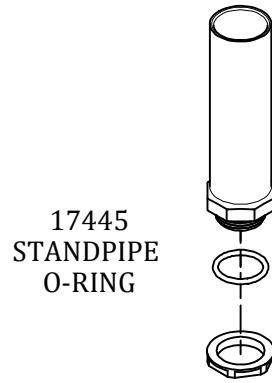

17445
STANDPIPE
O-RING

16866
STANDPIPE PKG
SMALL OMNI'S & AC'S