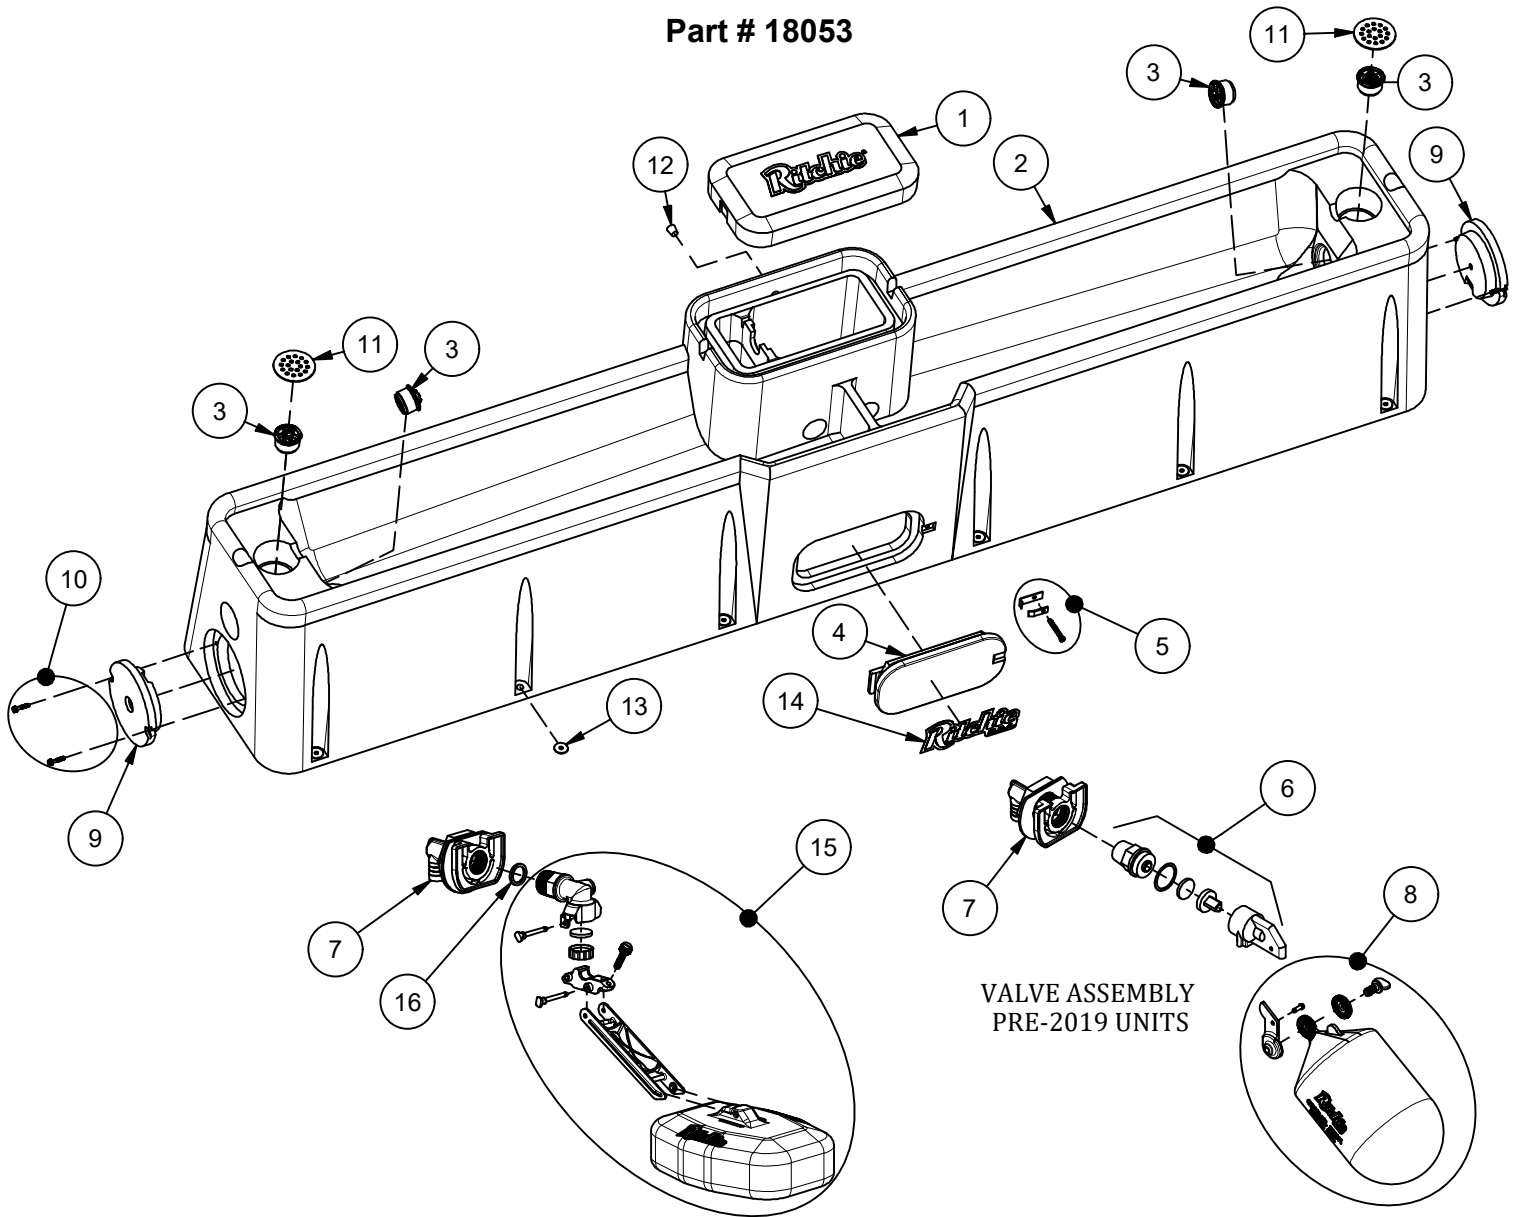

# WaterMaster 1200

Part # 18053

Item	Part #	Description	Qty	Item	Part #	Description	Qty
1	18060	WaterMaster 1200 Cover	1	12	18633	Plug #3 - Channel Plug	1 pkg
2	18061	WaterMaster 1200 Base	1	13	18318	Bolt Down Washer (4/pkg)	3 pkgs
3	18470	Drain Plug Ritchie 3"	4 pkgs	14	18653	Ritchie Decal 12" (1/pkg)	1 pkg
4	16621	Access Panel 6"x14"	1	15	18832	HP 3/4" Valve Assembly	1
5	18147	Access Panel Hardware pkg	1 pkg	16	18475	O-Ring Valve Seal Pkg (4/pkg)	1
6	15377	Green Valve 3/4" Male pkg	1 pkg	NS	14866	Seal Foam 10' Roll	3
7	18838	VLV HP Brkt Assy pkg	1	NS	15931	Hose Clamp SS (5/pkg)	1 pkg
8	18314	Float with Hardware pkg	1 pkg	NS	18614	Adapter 3/4" x 5/8" HB	1 pkg
	18313	Hardware for Float pkg	1 pkg	NS	18140	WM 1200 Accessory pkg	1 pkg
9	16472	Access Panel Round	2	NS	18199	Constant Flow pkg - Optional	1 pkg
10	18878	Screw Pkg Rnd Access Panel	2 pkgs	NS	18203	AP Rnd Hardware OLD STYLE	2 pkgs
11	17194	Strainer	2				