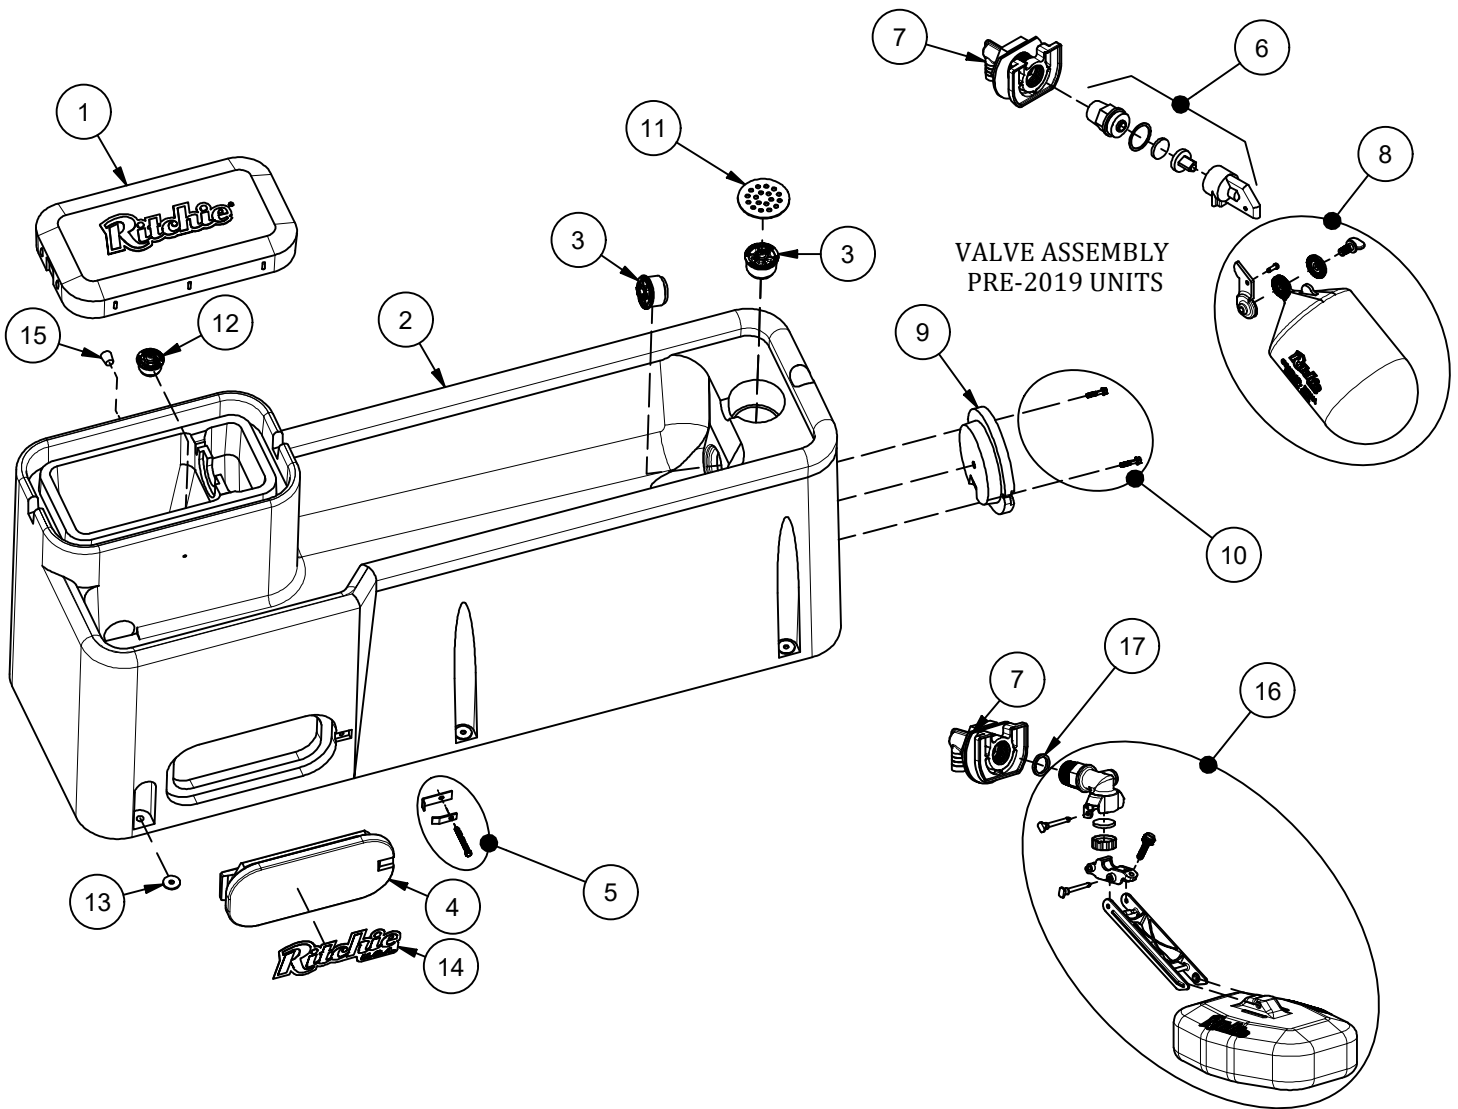

WaterMaster 600

Part # 18171

Item	Part #	Description	Qty	Item	Part #	Description	Qty
1	18189	WaterMaster 600 Cover	1	13	18318	Bolt Down Washer (4/pkg)	2 pkgs
2	18191	WaterMaster 600 Base	1	14	18653	Ritchie Decal 12" (1/pkg)	1 pkg
3	18470	Drain Plug Ritchie 3"	2 pkgs	15	18633	Plug #3 - Water Channel	1 pkg
4	16621	Access Panel 6"x14"	1	16	18832	HP 3/4" Valve Assembly	1
5	18147	Access Panel Hardware pkg	1 pkg	17	18475	O-Ring Valve Seal Pkg (4/pkg)	1
6	15377	Green Valve 3/4" Male pkg	1 pkg	NS	14866	Seal Foam 10' Roll	2
7	18838	VLV HP Brkt Assy pkg	1	NS	18632	Cap for Trainer Hole	1 pkg
8	18314	Float with Hardware pkg	1 pkg	NS	15931	Hose Clamp SS (5/pkg)	1 pkg
	18313	Hardware for Float pkg	1 pkg	NS	18614	Adapter 3/4" x 5/8" HB	1 pkg
9	16472	Access Panel Round	1	NS	18903	WM Accessory pkg	1 pkg
10	18878	Screw Pkg Access Panel	1 pkg	NS	18877	Constant Flow pkg - Optional	1 pkg
11	17194	Strainer	1	NS	18624	Adapter - Opt. Non-potable	1 pkg
12	18849	Drain Plug Ritchie 2"	1 pkg	NS	18203	AP Rnd Hardware OLD STYLE	1 pkg