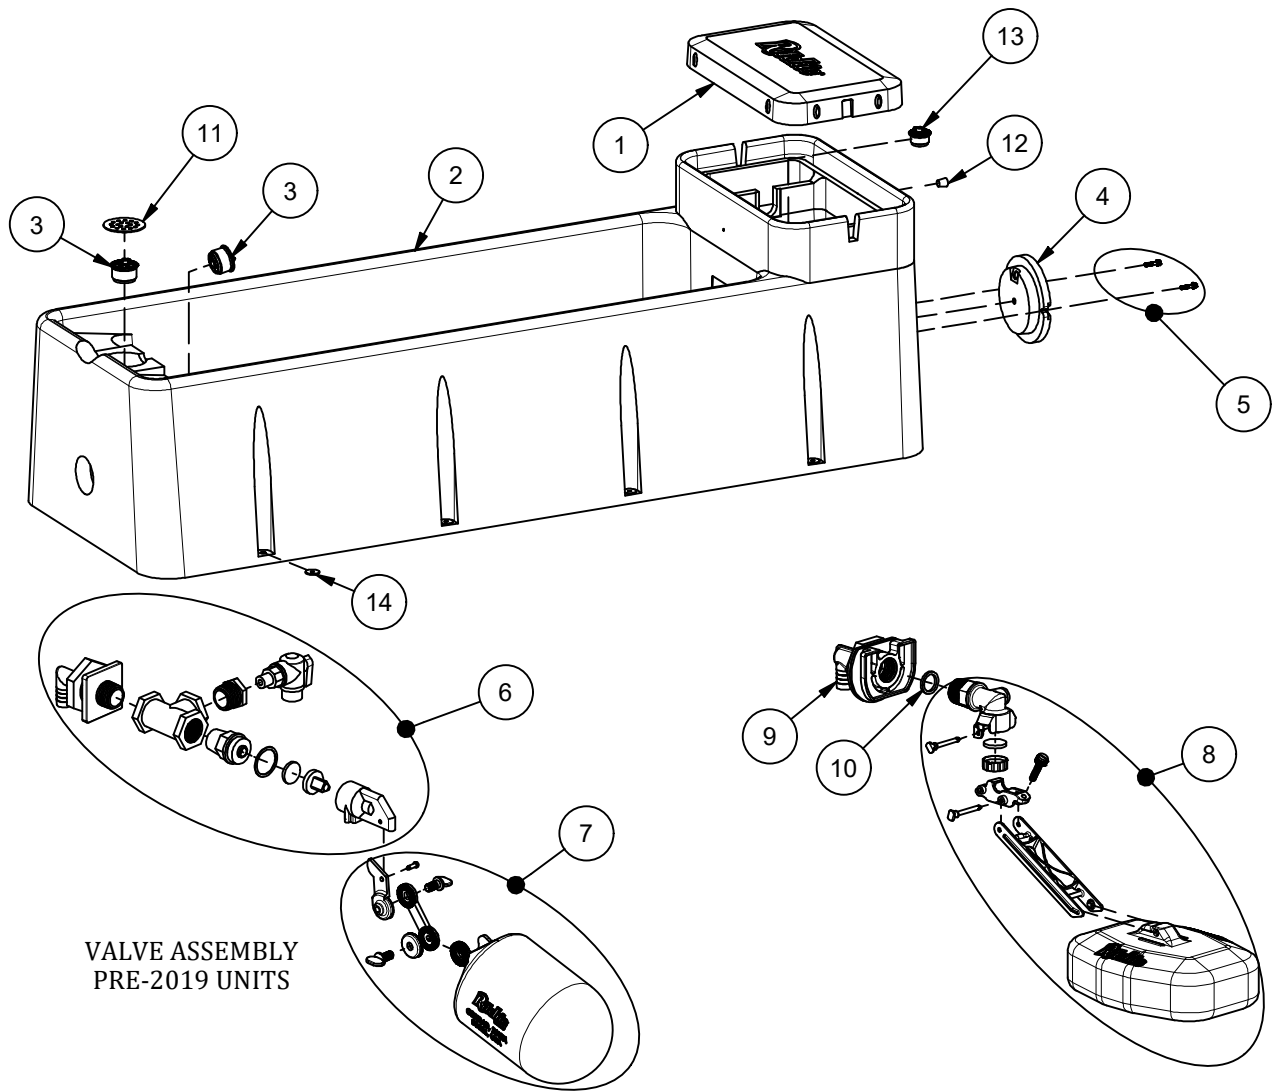

WaterMaster 96

Part # 18007

VALVE ASSEMBLY
PRE-2019 UNITS

Item	Part #	Description	Qty	Item	Part #	Description	Qty
1	16469	WaterMaster Cover	1	12	18633	Plug #3 - Channel	1 pkg
2	18040	WaterMaster 96 Base	1	13	18849	Drain Plug Ritchie 2"	1 pkg
3	18470	Drain Plug Ritchie 3"	2 pkgs	14	18318	Bolt Down Washer (4/pkg)	2 pkgs
4	16472	Access Panel Round	1	NS	14866	Seal Foam 10' Roll	2
5	18878	Screw Pkg Rnd Access Panel	1 pkg	NS	18632	Cap for Trainer Hole	1 pkg
6	16464	Valve WM Assembly pkg	1 pkg	NS	18877	Constant Flow Pkg	1
7	18314	Float with Hardware pkg	1 pkg	NS	15931	Hose Clamp SS (5/pkg)	1 pkg
	18313	Hardware for Float pkg	1 pkg	NS	18614	Adapter 3/4" x 5/8" HB	1 pkg
8	18832	HP 3/4" Valve Assembly	1	NS	18903	WM Accessory pkg	1 pkg
9	18838	VLV HP Brkt Assy pkg	1	NS	18624	Adapter - Opt. Non-potable	1 pkg
10	18475	O-Ring Valve Seal Pkg (4/pkg)	1 pkg	NS	18203	AP Rnd Hardware OLD STYLE	1 pkg
11	17194	Strainer	1				