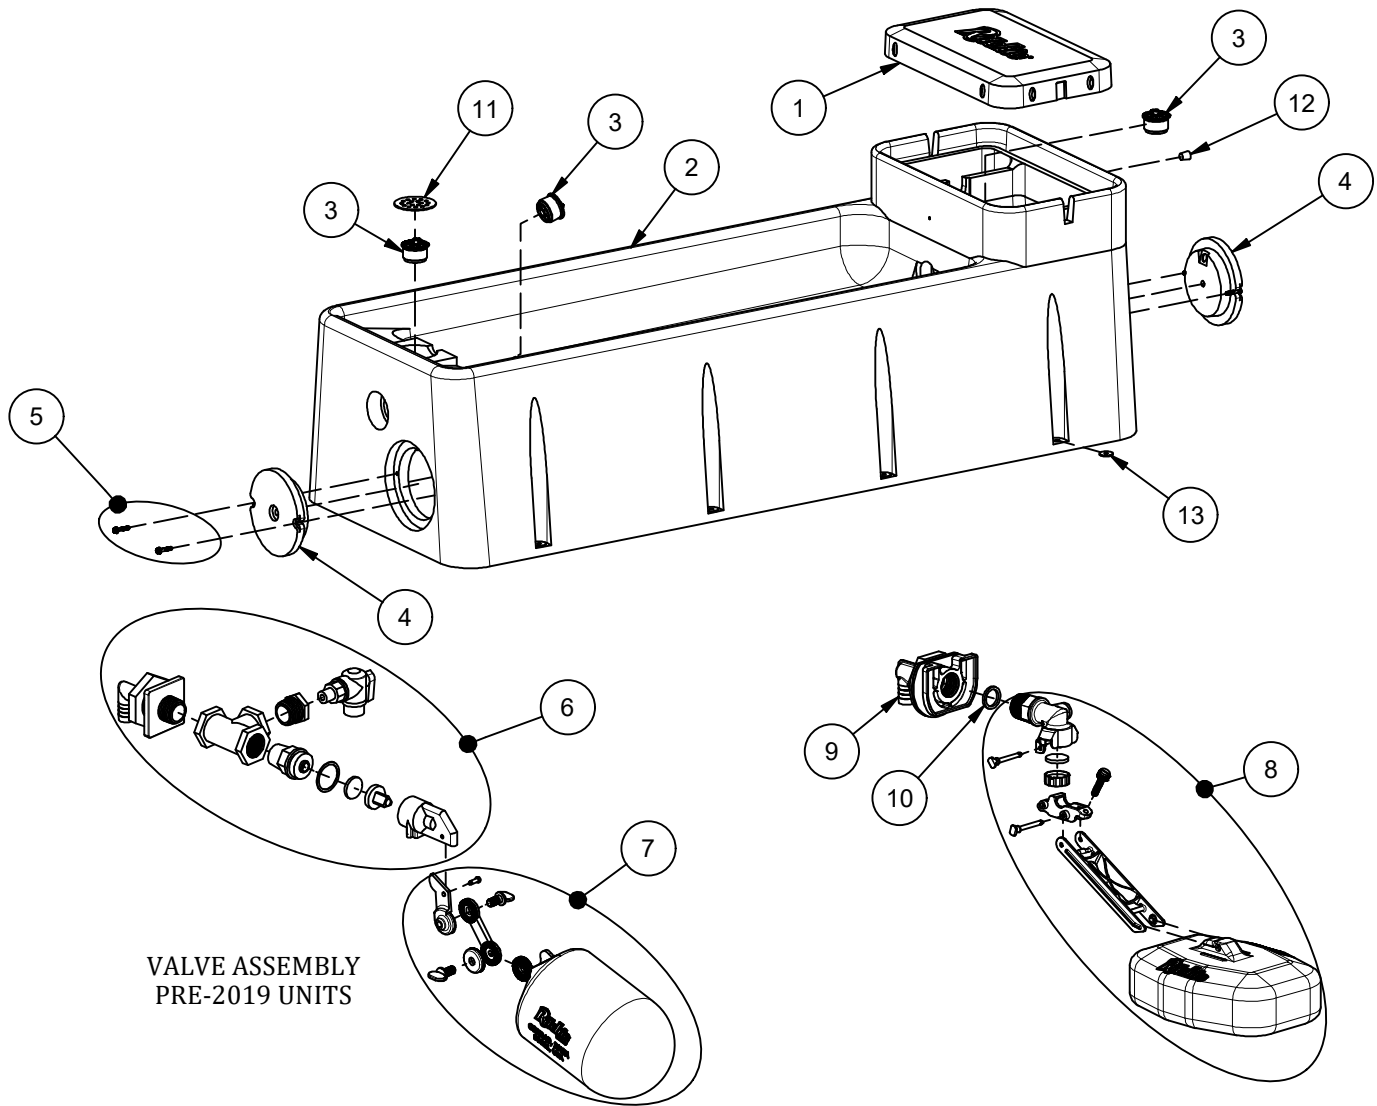

# WaterMaster 90

Part # 16467

VALVE ASSEMBLY  
PRE-2019 UNITS

Item	Part #	Description	Qty	Item	Part #	Description	Qty
1	16469	WaterMaster Cover	1	11	17194	Strainer	1
2	16468	WaterMaster 90 Base	1	12	18633	Plug #3 - Channel	1 pkg
3	18470	Drain Plug Ritchie 3"	3 pkgs	13	18318	Bolt Down Washer (4/pkg)	2 pkgs
4	16472	Access Panel Round	2	NS	14866	Seal Foam 10' Roll	2
5	18878	Screw Pkg Rnd Access Panel	2 pkgs	NS	18632	Cap for Trainer Hole	1 pkg
6	16464	Valve WM Assembly pkg	1 pkg	NS	18877	Constant Flow Pkg	1
7	18314	Float with Hardware pkg	1 pkg	NS	15931	Hose Clamp SS (5/pkg)	1 pkg
	18313	Hardware for Float pkg	1 pkg	NS	18614	Adapter 3/4" x 5/8" HB	1 pkg
8	18832	HP 3/4" Valve Assembly	1	NS	18903	WM Accessory pkg	1 pkg
9	18838	VLV HP Brkt Assembly pkg	1	NS	16551	Adapter - Opt. Non-potable	1
10	18475	O-Ring Valve Seal Pkg (4/pkg)	1	NS	18203	AP Rnd Hardware OLD STYLE	2 pkgs