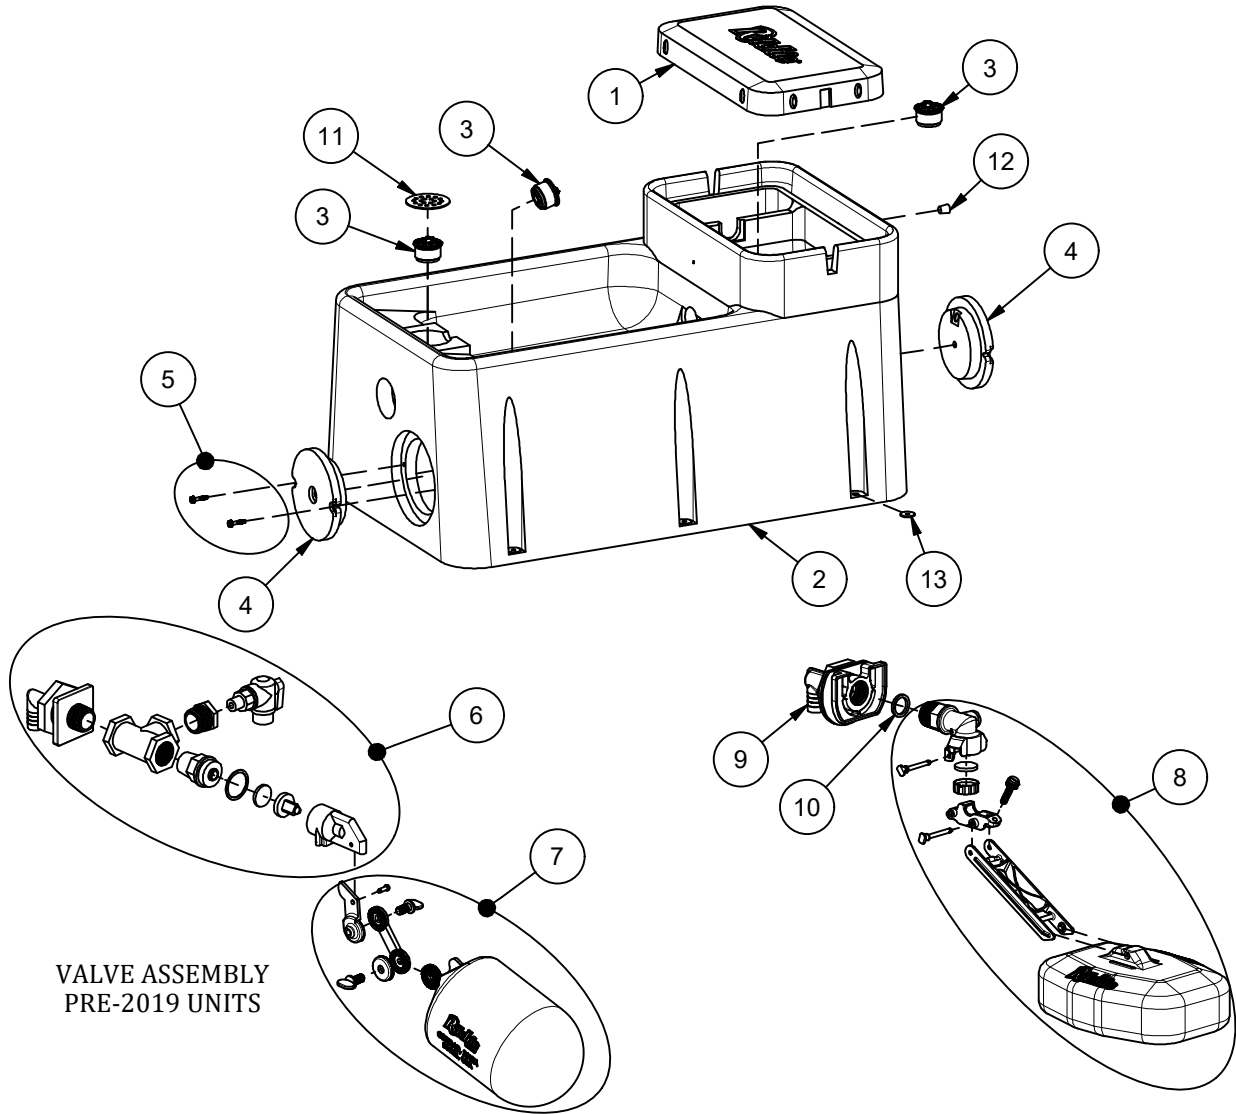

WaterMaster 54

Part # 16542

VALVE ASSEMBLY
PRE-2019 UNITS

Item	Part #	Description	Qty	Item	Part #	Description	Qty
1	16469	WaterMaster Cover	1	11	17194	Strainer	1
2	16550	WaterMaster 54 Base	1	12	18633	Plug #3 - Channel	1 Pkg
3	18470	Drain Plug Ritchie 3"	3 pkgs	13	18318	Bolt Down Washer (4/pkg)	2 pkgs
4	16472	Access Panel Round	2	NS	14866	Seal Foam 10' Roll	2
5	18878	Screw Pkg Rnd Access Panel	2 pkgs	NS	18632	Cap for Trainer Hole	1 pkg
6	16464	Valve WM Assembly pkg	1 pkg	NS	18877	Constant Flow Pkg	1
7	18314	Float with Hardware pkg	1 pkg	NS	15931	Hose Clamp SS (5/pkg)	1 pkg
	18813	Hardware for Float Pkg	1 Pkg	NS	18614	Adapter 3/4" x 5/8" HB	1 pkg
8	18832	HP 3/4" Valve Assembly	1	NS	18903	WM Accessory pkg	1 pkg
9	18838	VLV HP Brkt Assembly pkg	1	NS	18203	AP Rnd Hardware OLD STYLE	2 pkgs
10	18475	O-Ring Valve Seal Pkg (4/pkg)	1				