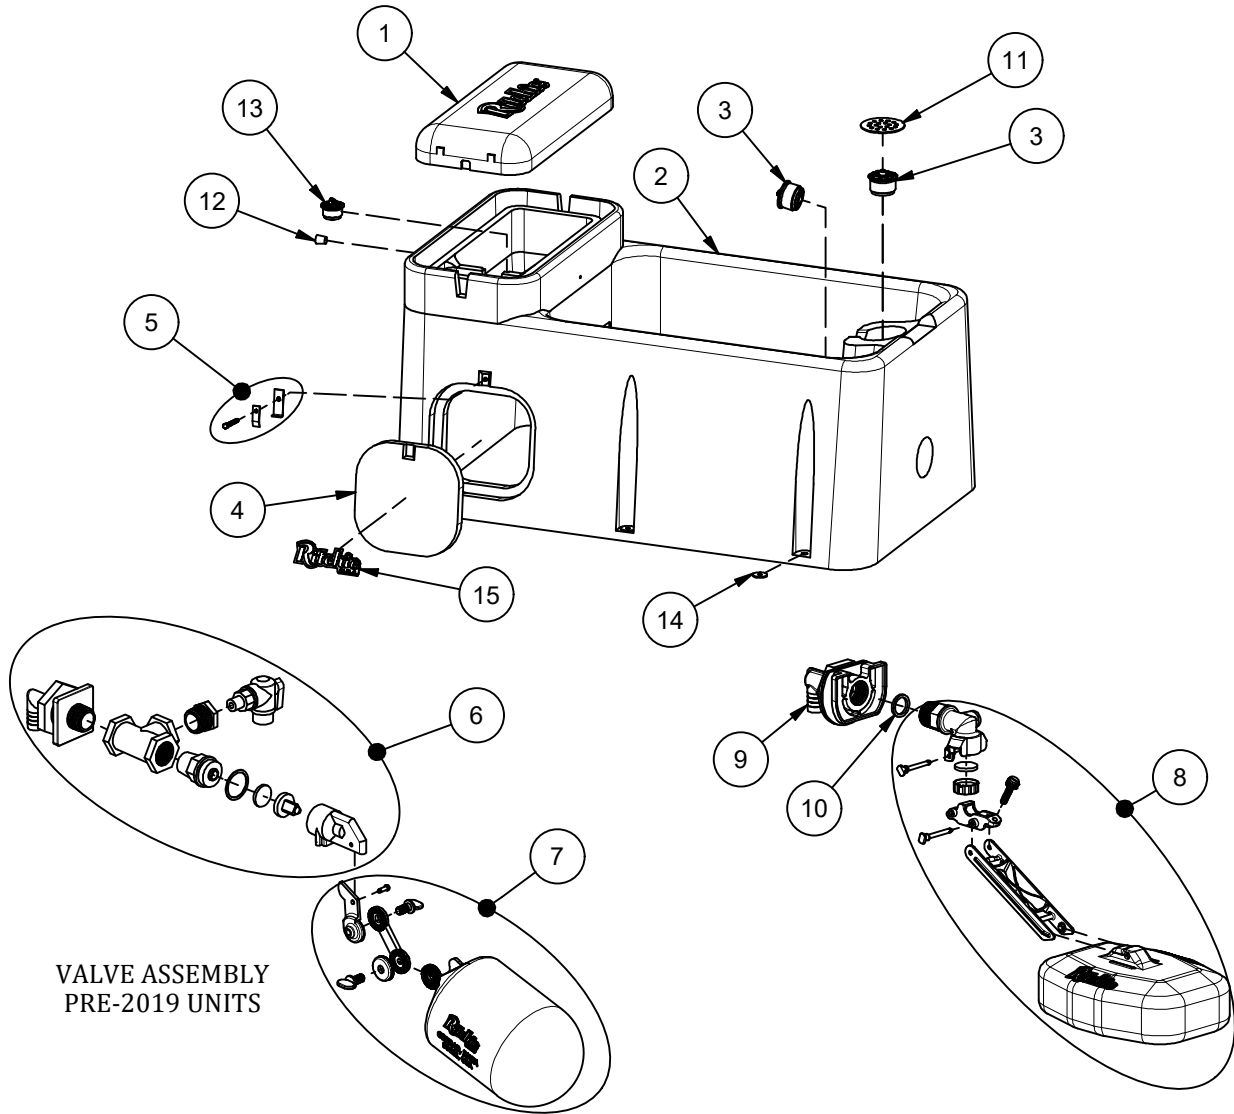

WaterMaster 54D

Part # 18355

VALVE ASSEMBLY
PRE-2019 UNITS

Item	Part #	Description	Qty	Item	Part #	Description	Qty
1	18419	WaterMaster 54D Cover	1	12	18633	Plug #3 - Water Channel	1 pkg
2	18372	WaterMaster 54D Base	1	13	18849	Drain Plug Ritchie 2"	1 pkg
3	18470	Drain Plug Ritchie 3"	2 pkgs	14	18318	Bolt Down Washer (4/pkg)	2 pkgs
4	18370	Access Panel 10"x10"	1	15	18655	Ritchie Decal 7.5" (1/pkg)	1 pkg
5	18147	Access Panel Hardware pkg	1 pkg	NS	14866	Seal Foam 10' Roll	2
6	16464	Valve WM Assembly pkg	1 pkg	NS	18632	Cap for Trainer Hole	1 pkg
7	18314	Float with Hardware pkg	1 pkg	NS	18877	Constant Flow pkg	1
	18313	Hardware for Float pkg	1 pkg	NS	15931	Hose Clamp SS (5/pkg)	1 pkg
8	18832	HP 3/4" Valve Assembly	1	NS	18614	Adapter 3/4" x 5/8" HB	1 pkg
9	18838	VLV HP Brkt Assembly pkg	1	NS	18903	WM Accessory pkg	1 pkg
10	18475	O-Ring Valve Seal Pkg (4/pkg)	1 pkg	NS	18624	Adapter - Opt. Non-potable	1 pkg
11	17194	Strainer	1				