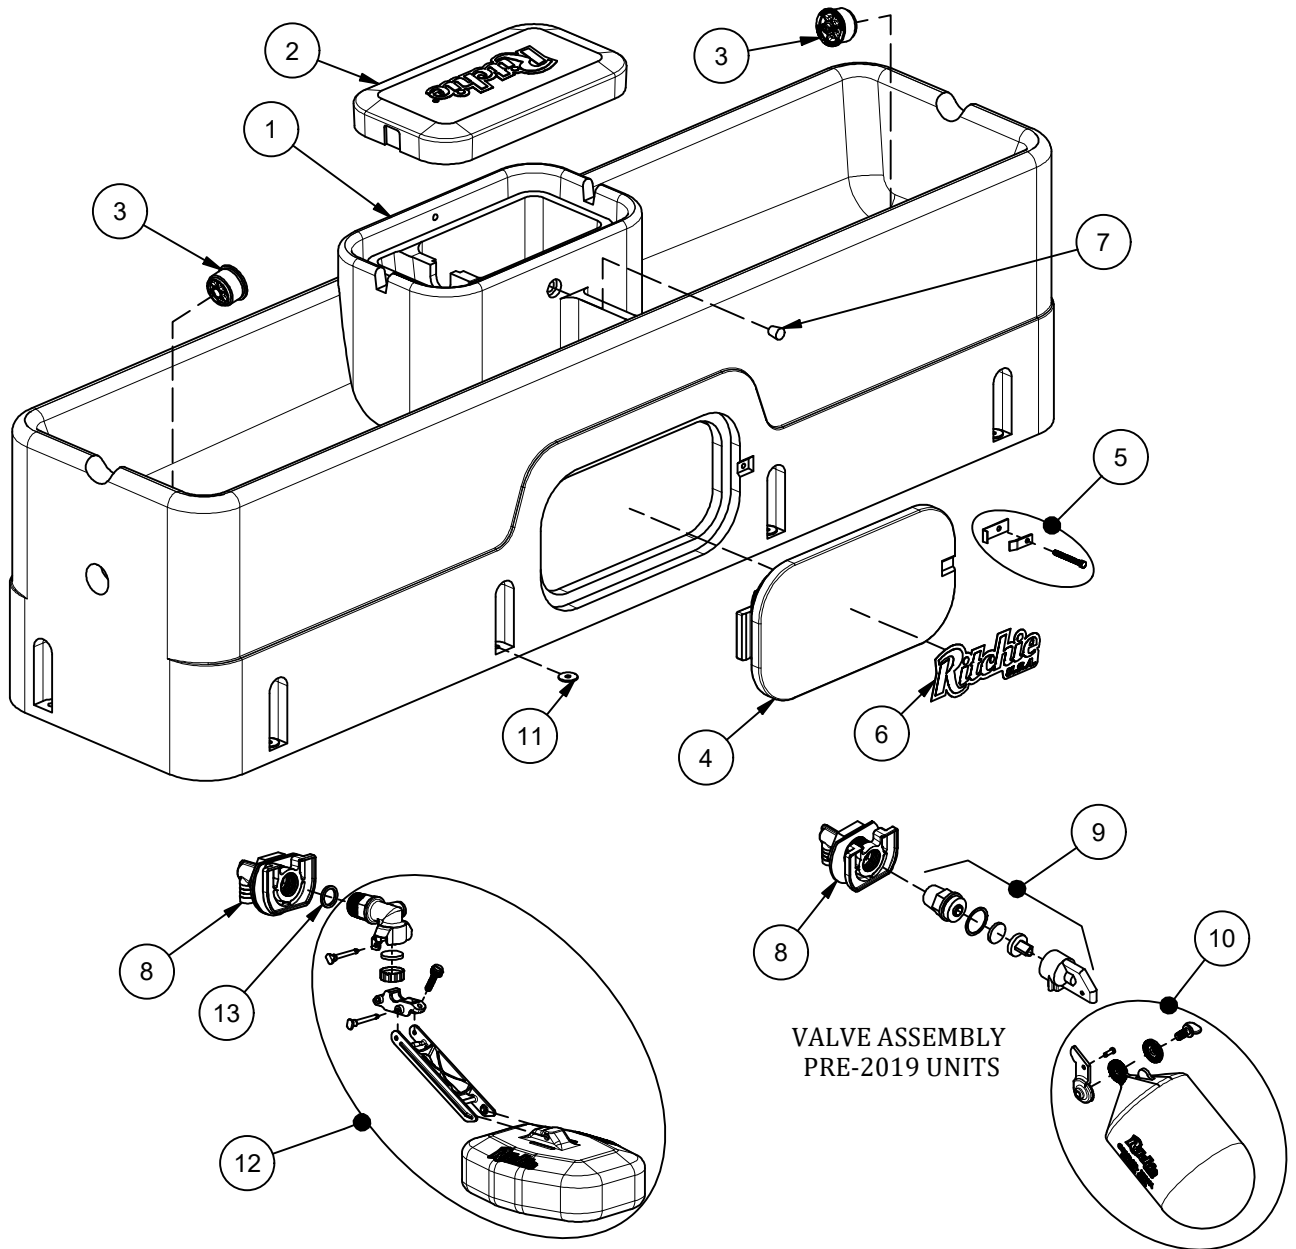

# WaterMaster 800

Part # 18820

Item	Part #	Description	Qty	Item	Part #	Description	Qty
1	18823	WM 800 Base	1	10	18314	Float with Hardware pkg	1 pkg
2	18828	WM 800 Cover	1		18313	Hardware for Float pkg	1 pkg
3	18470	Drain Plug Ritchie 3"	2 pkgs	11	18318	Bolt Down Washer (4/pkg)	2 pkgs
4	16562	Access Panel 10" x 20"	1	12	18832	HP 3/4" Valve Assembly	1
5	18147	Access Panel Hardware Pkg	1 pkg	13	18475	O-Ring Valve Seal Pkg (4/pkg)	1
6	18653	Ritchie Decal 12" (1/pkg)	1 pkg	NS	14866	Seal Foam 10' Roll	3
7	18633	Plug #3 - Channel Plug	1 pkg	NS	15931	Hose Clamp SS (5/pkg)	1 pkg
8	18838	HP Bracket Assy Pkg	1 pkg	NS	18614	Adapter 3/4" x 5/8" HB	1 pkg
9	15377	Green Valve 3/4" Male pkg	1 pkg	NS	18826	WM 800 Accessory pkg	1 pkg