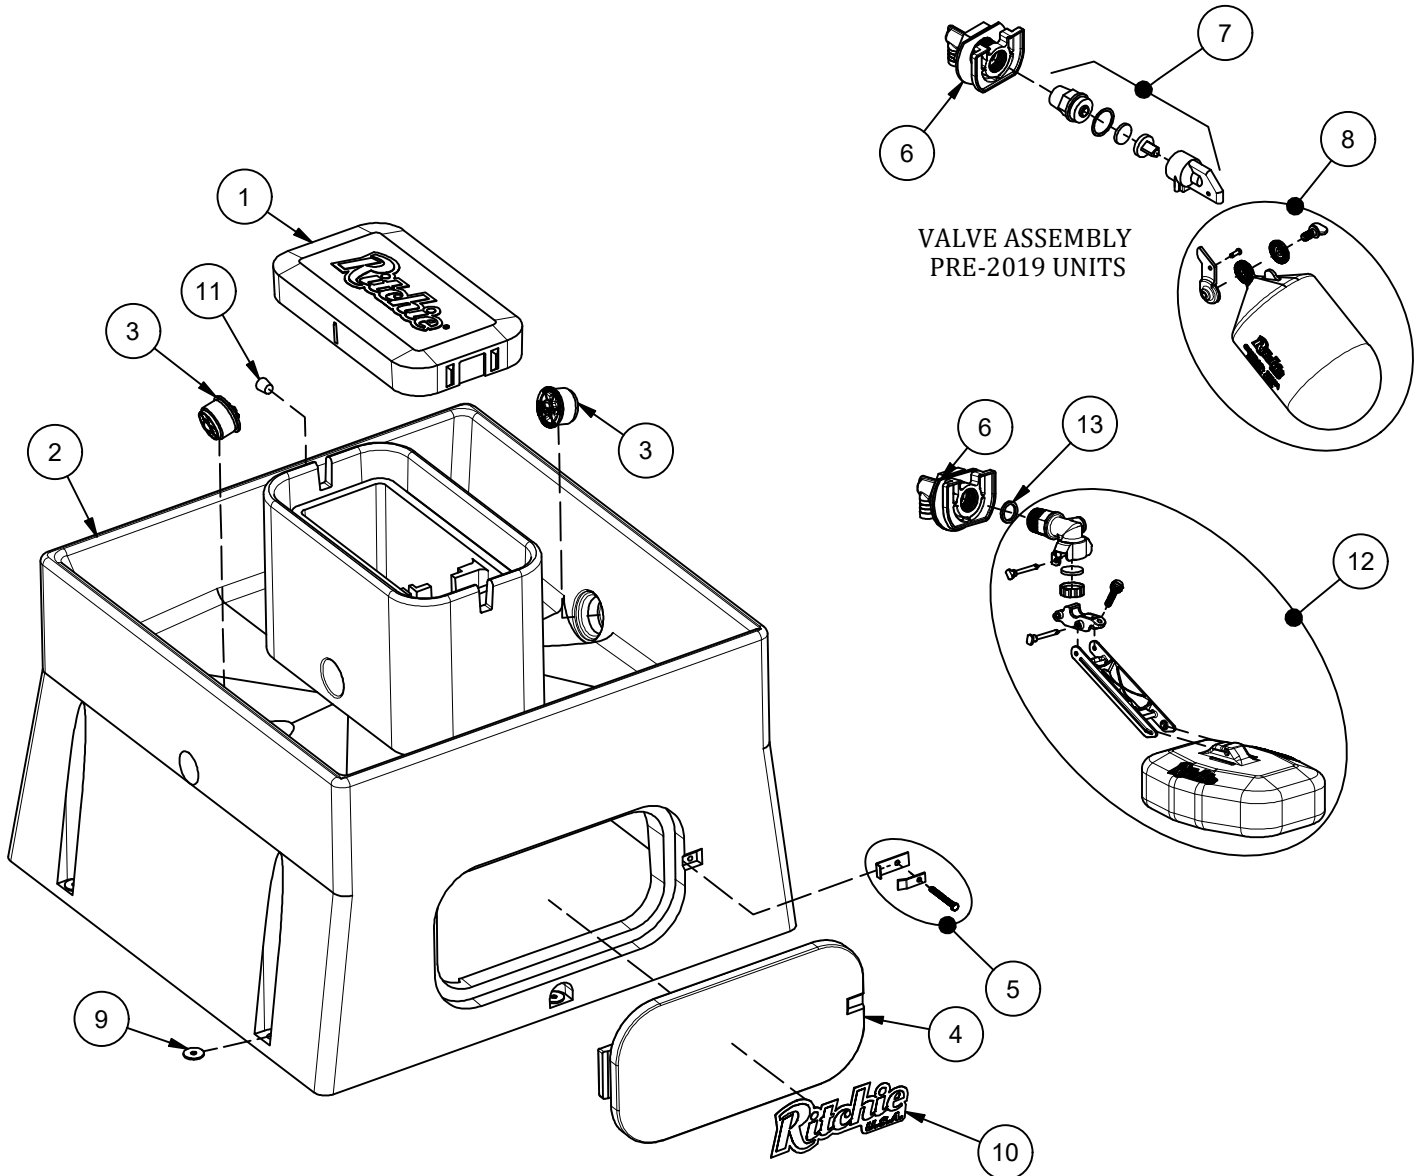

WaterMatic 1000

Part # 18110

Item	Part #	Description	Qty	Item	Part #	Description	Qty
1	18112	WaterMatic 1000 Cover	1	9	18318	Bolt Down Washer (4/pkg)	2 pkgs
2	18111	WaterMatic 1000 Base	1	10	18653	Ritchie Decal 12" (1/pkg)	1 pkg
3	18470	Drain Plug Ritchie 3"	3 pkgs	11	18633	Plug #3 - Water Channel	1 pkg
4	16562	Access Panel 10"x20"	1	12	18832	HP 3/4" Valve Assembly	1
5	18147	Access Panel Hardware pkg	1 pkg	13	18475	O-Ring Valve Seal Pkg (4/pkg)	1
6	18838	HP Bracket Assy Pkg	1 pkg	NS	14866	Seal Foam 10' Roll	2
7	15377	Green Valve 3/4" Male pkg	1 pkg	NS	15931	Hose Clamp SS (5/pkg)	1 pkg
8	18314	Float with Hardware pkg	1 pkg	NS	18614	Adapter 3/4" x 5/8" HB	1 pkg
	18313	Hardware for Float pkg	1 pkg	NS	18096	WMatic Large Accessory pkg	1 pkg