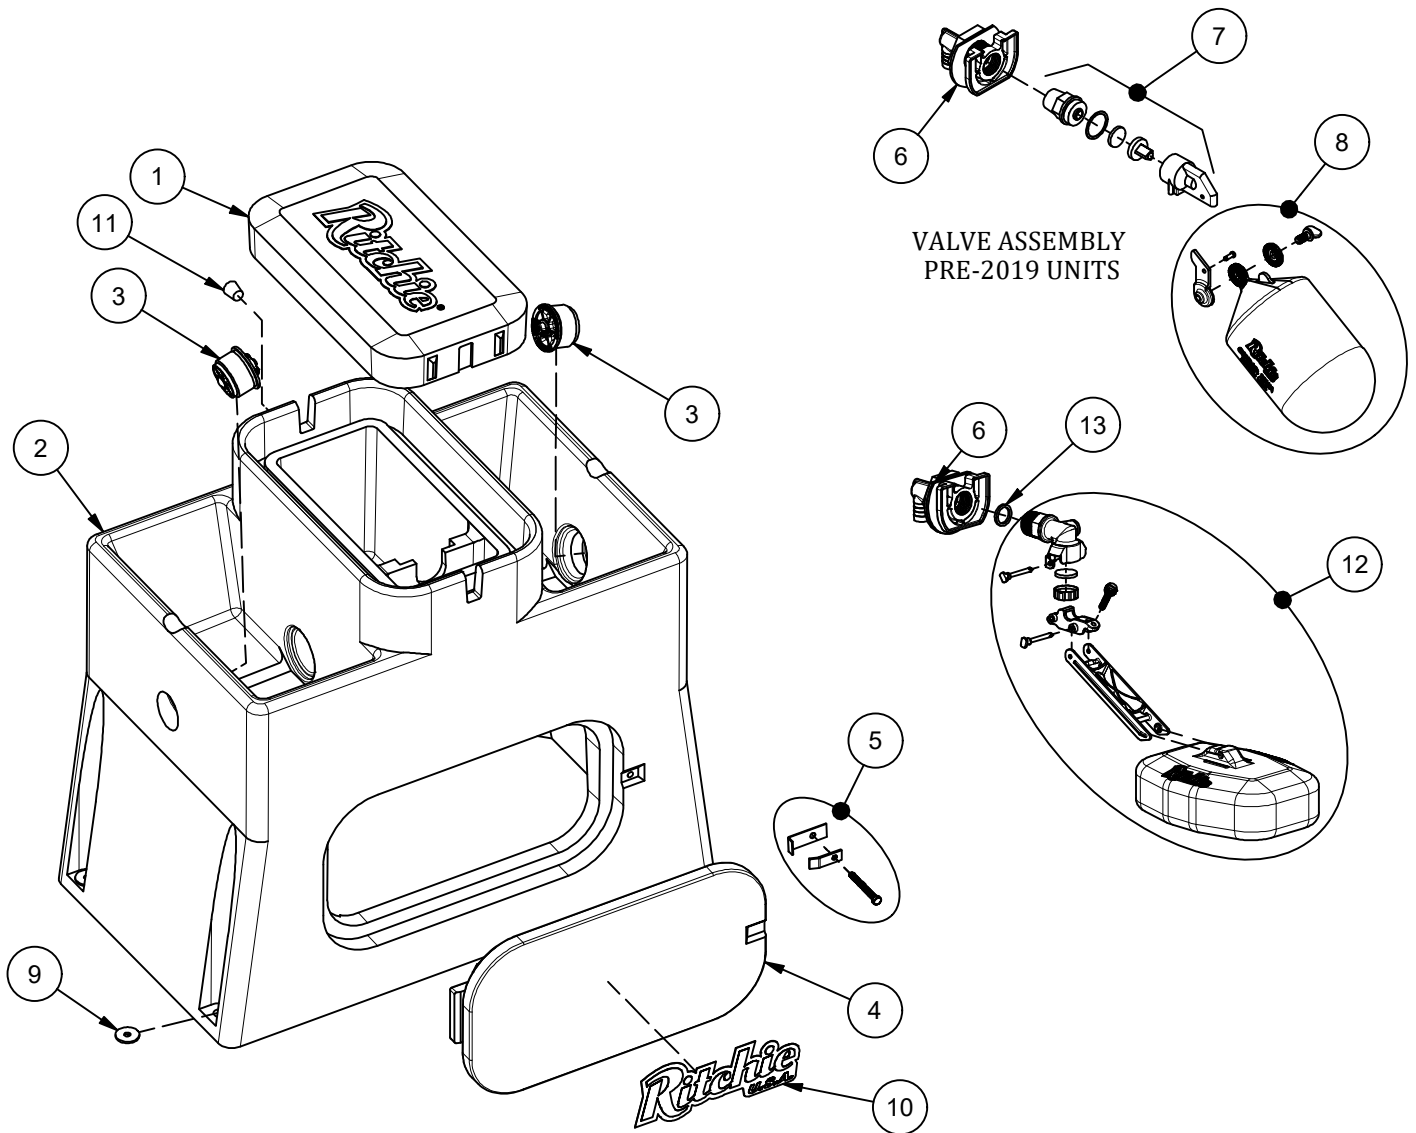

WaterMatic 300

Part # 18050

Item	Part #	Description	Qty	Item	Part #	Description	Qty
1	18048	WaterMatic 300 Cover	1	9	18318	Bolt Down Washer (4/pkg)	2 pkgs
2	18049	WaterMatic 300 Base	1	10	18653	Ritchie Decal 12" (1/pkg)	1 pkg
3	18470	Drain Plug Ritchie 3"	2 pkgs	11	18633	Plug #3 - Water Channel	1 pkg
4	16562	Access Panel 10"x20"	1	12	18832	HP 3/4" Valve Assembly	1
5	18147	Access Panel Hardware pkg	1 pkg	13	18475	O-Ring Valve Seal Pkg (4/pkg)	1
6	18838	HP Bracket Assy Pkg	1 pkg	NS	14866	Seal Foam 10' Roll	2
7	15377	Green Valve 3/4" Male pkg	1 pkg	NS	15931	Hose Clamp SS (5/pkg)	1 pkg
8	18314	Float with Hardware pkg	1 pkg	NS	18614	Adapter 3/4" x 5/8" HB	1 pkg
	18313	Hardware for Float pkg	1 pkg	NS	18096	WMatic Large Accessory pkg	1 pkg