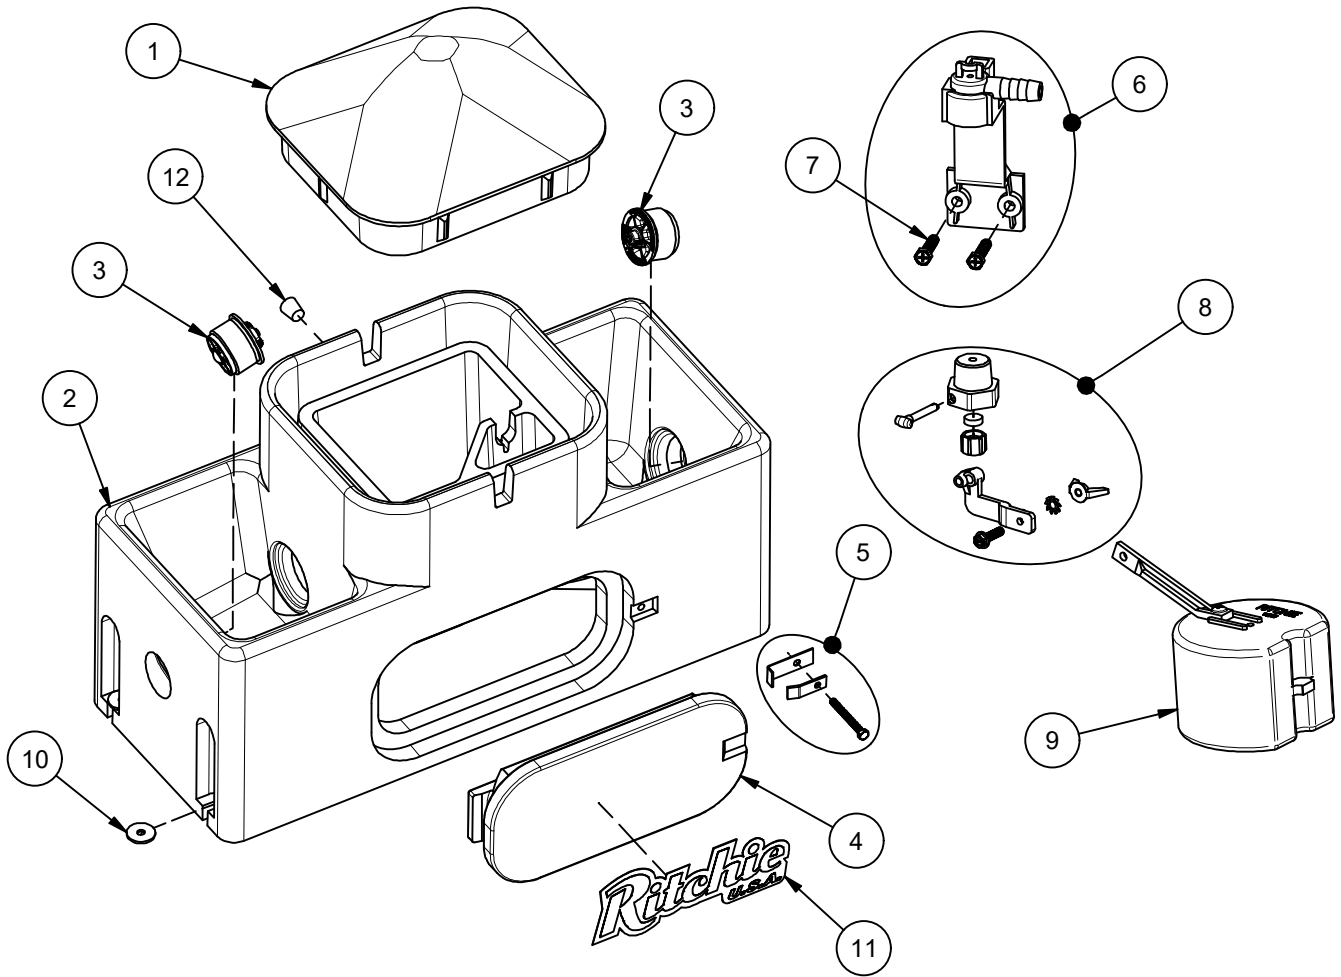

# WaterMatic 150S

Part # 18222

Item	Part #	Description	Qty	Item	Part #	Description	Qty
1	18223	WaterMatic 150S Cover	1	9	13613	Float with Short Arm pkg	1 pkg
2	18224	WaterMatic 150S Base	1	10	18318	Bolt Down Washer (4/pkg)	1 pkg
3	18470	Drain Plug Ritchie 3"	2 pkgs	11	18653	Ritchie Decal 12" (1/pkg)	1 pkg
4	16621	Access Panel 6"x14"	1	12	18633	Plug #3 - Water Channel (2/pkg)	1 pkg
5	18147	Access Panel Hardware pkg	1 pkg	NS	14866	Seal Foam 10' Roll	1
6	11515	Valve Bracket w/ screw pkg	1 pkg	NS	15931	Hose Clamp SS (5/pkg)	1 pkg
7	18709	Screw Valve Mount (4/pkg)	1 pkg	NS	18613	Adapter 1/2" x 3/8" HB	1 pkg
8	12575	Red Valve 1/2" pkg	1 pkg	NS	18187	WMatic Small Accessory pkg	1 pkg