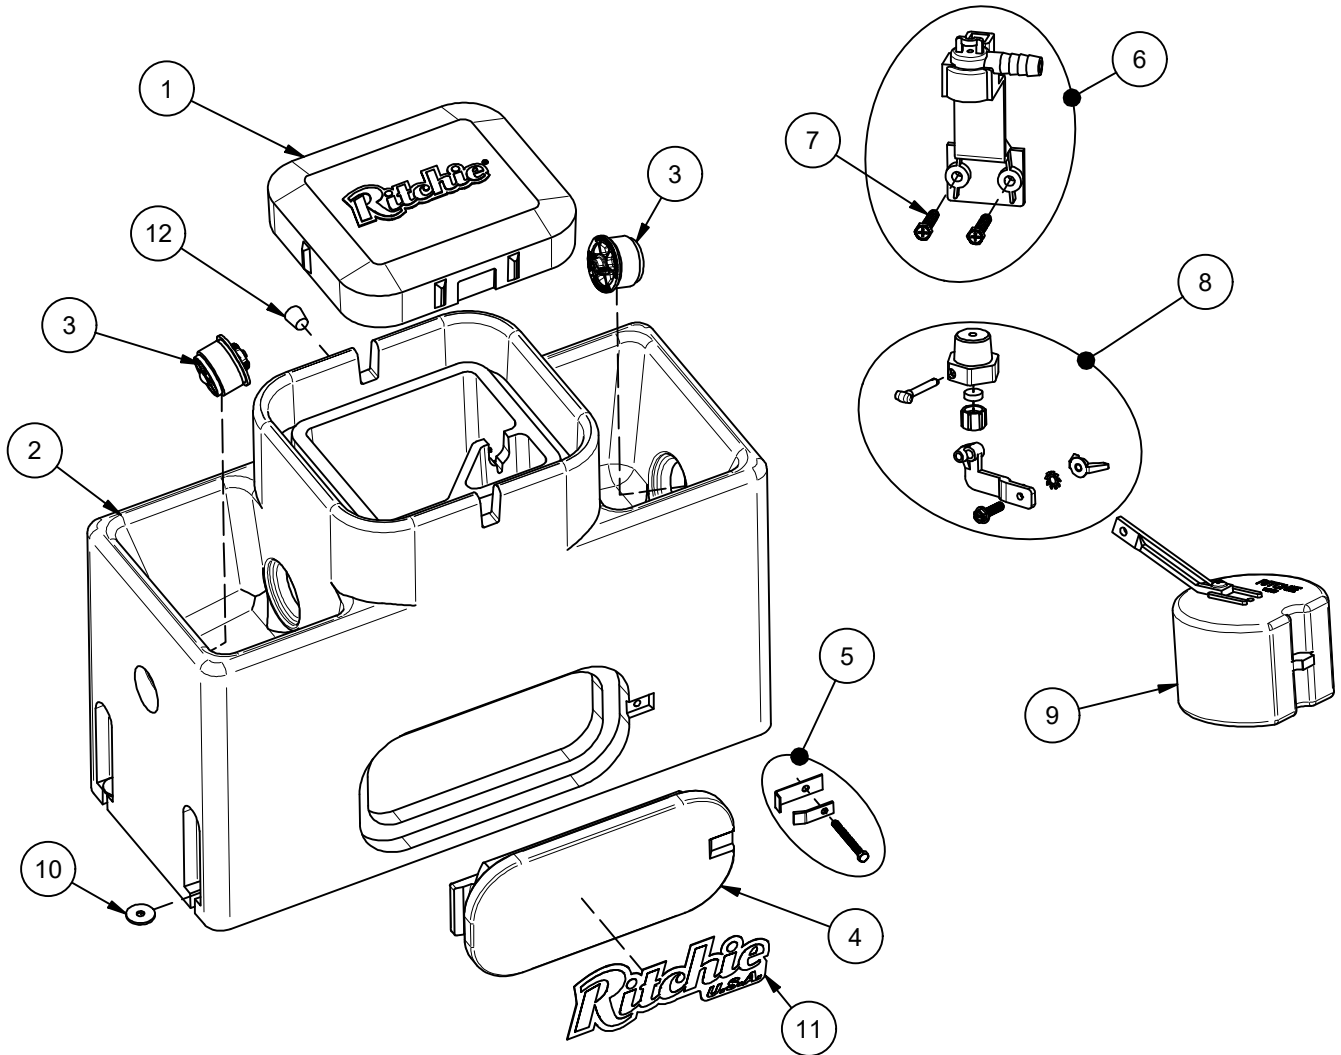

WaterMatic 150

Part # 18166

Item	Part #	Description	Qty	Item	Part #	Description	Qty
1	18167	WaterMatic 100/150 Cover	1	9	13613	Float with Short Arm pkg	1 pkg
2	18169	WaterMatic 150 Base	1	10	18318	Bolt Down Washer (4/pkg)	1 pkg
3	18470	Drain Plug Ritchie 3"	2 pkgs	11	18653	Ritchie Decal 12" (1/pkg)	1 pkg
4	16621	Access Panel 6"x14"	1	12	18633	Plug #3 - Water Channel (2/pkg)	1 pkg
5	18147	Access Panel Hardware pkg	1 pkg	NS	14866	Seal Foam 10' Roll	1
6	11515	Valve Bracket w/ screw pkg	1 pkg	NS	15931	Hose Clamp SS (5/pkg)	1 pkg
7	18709	Screw Valve Mount (4/pkg)	1 pkg	NS	18613	Adapter 1/2" x 3/8" HB	1 pkg
8	12575	Red Valve 1/2" pkg	1 pkg	NS	18187	WMatic Small Accessory pkg	1 pkg