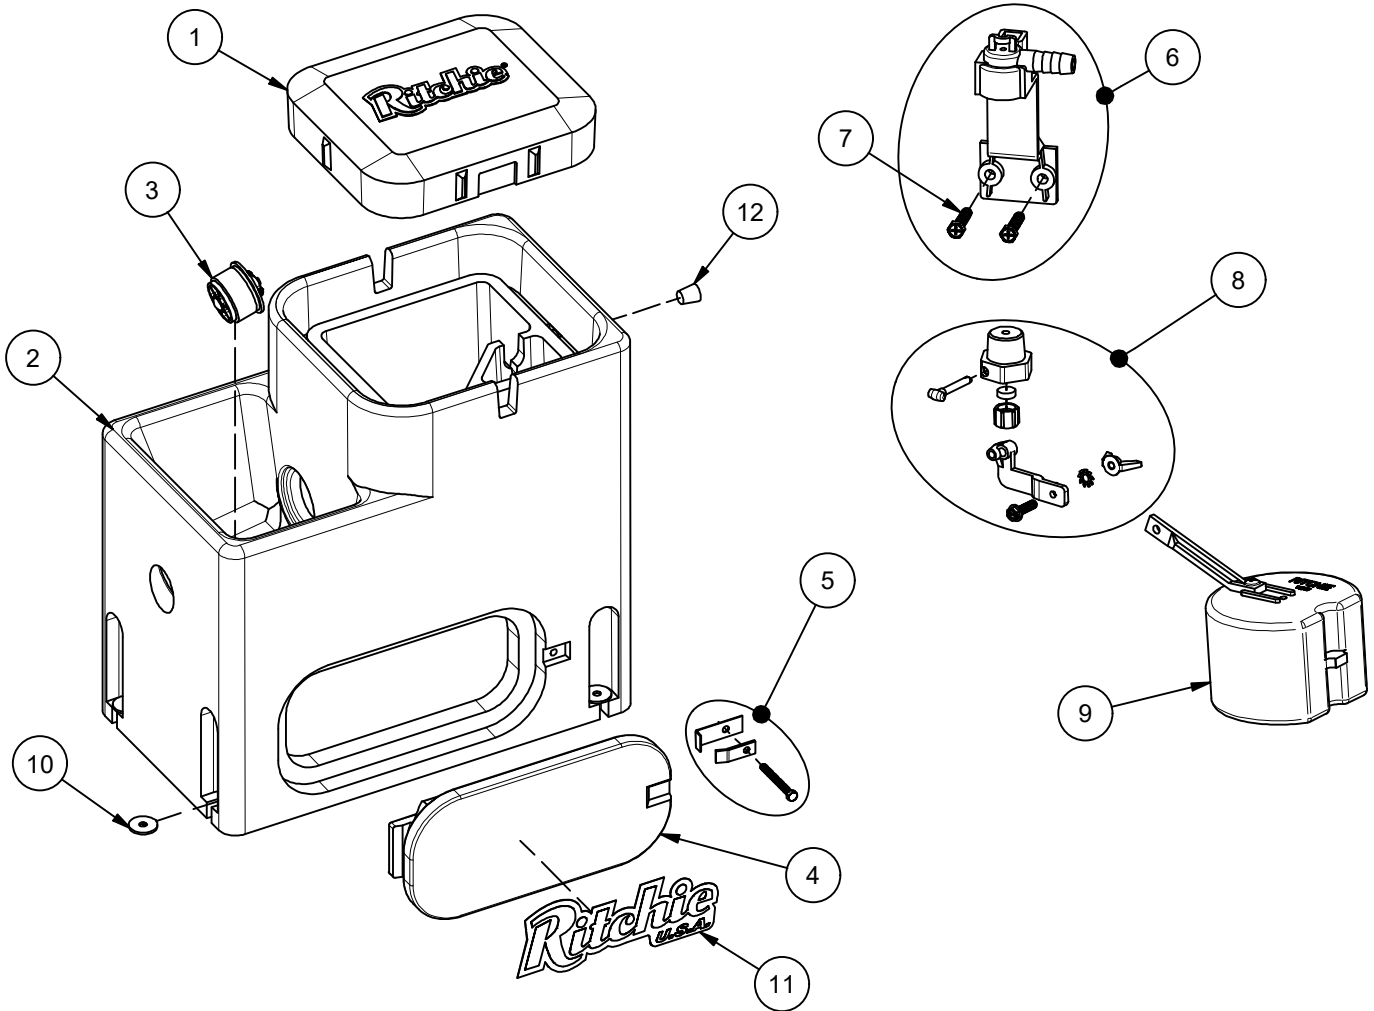

WaterMatic 100

Part # 18165

Item	Part #	Description	Qty	Item	Part #	Description	Qty
1	18167	WaterMatic 100/150 Cover	1	9	13613	Float with Short Arm pkg	1 pkg
2	18168	WaterMatic 100 Base	1	10	18318	Bolt Down Washer (4/pkg)	1 pkg
3	18470	Drain Plug Ritchie 3"	1 pkg	11	18653	Ritchie Decal 12" (1/pkg)	1 pkg
4	16621	Access Panel 6"x14"	1	12	18633	Plug #3 - Water Channel (2/pkg)	1 pkg
5	18147	Access Panel Hardware pkg	1 pkg	NS	14866	Seal Foam 10' Roll	1
6	11515	Valve Bracket w/ screw pkg	1 pkg	NS	15931	Hose Clamp SS (5/pkg)	1 pkg
7	18709	Screw Valve Mount (4/pkg)	1 pkg	NS	18613	Adapter 1/2" x 3/8" HB	1 pkg
8	12575	Red Valve 1/2" pkg	1 pkg	NS	18187	WMatic Small Accessory pkg	1 pkg