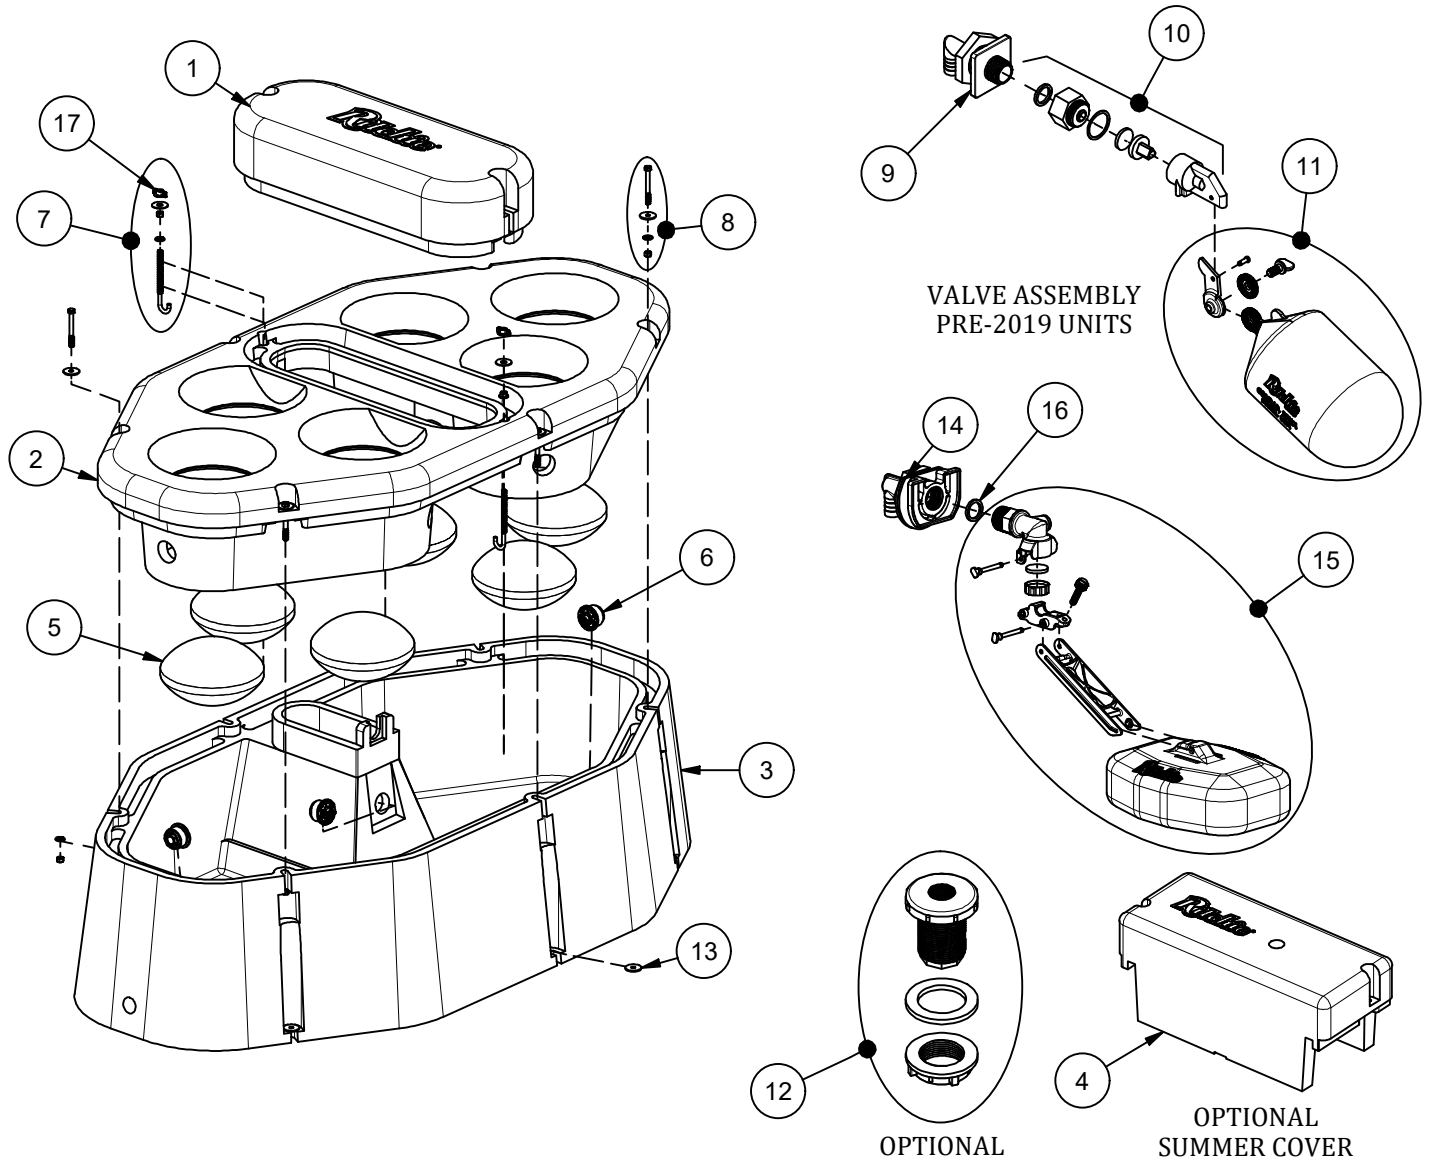

Thrifty King CT6

Part # 16440

Item	Part #	Description	Qty	Item	Part #	Description	Qty
1	16391	Thrifty King CT6 Cover	1	13	18318	Bolt Down Washer (4/pkg)	2 pkgs
2	16443	Thrifty King CT6 Top	1	14	18838	Valve HP Brkt Assembly pkg.	1 pkg
3	16442	Thrifty King CT6 Base	1	15	18832	HP 3/4" Valve Assembly	1
4	16474	Optional TK CT Summer Cover	1	16	18475	O-Ring Valve Seal Pkg (4/pkg)	1
5	16305	Elliptical Closures	6	17	18451	Wing Nut 3/8" Nylon (4/pkg)	1 pkg
6	18849	Ritchie Plug 2" pkg	3 pkgs	NS	14866	Seal Foam 10' Roll	2
7	16540	J-Bolt CT6 SS (2/pkg)	1 pkg	NS	14859	Pipe Insulation	1
8	16288	Top Bolt, Wshr, & Nut SS (2/pkg)	3 pkgs	NS	15931	Hose Clamp SS (5/pkg)	1 pkg
9	16422	Valve Bracket with Nut	1 pkg	NS	18614	Adapter 3/4" x 5/8" HB	1 pkg
10	16419	Green Valve 3/4" Female pkg	1 pkg	NS	16441	TK CT6 Accessory pkg	1 pkg
11	18314	Float with Hardware pkg	1 pkg	NS	16646	Opt. Ribbed Elliptical Closures	6
12	18624	Optional Non-Potable Vlv Adptr	1 pkg				