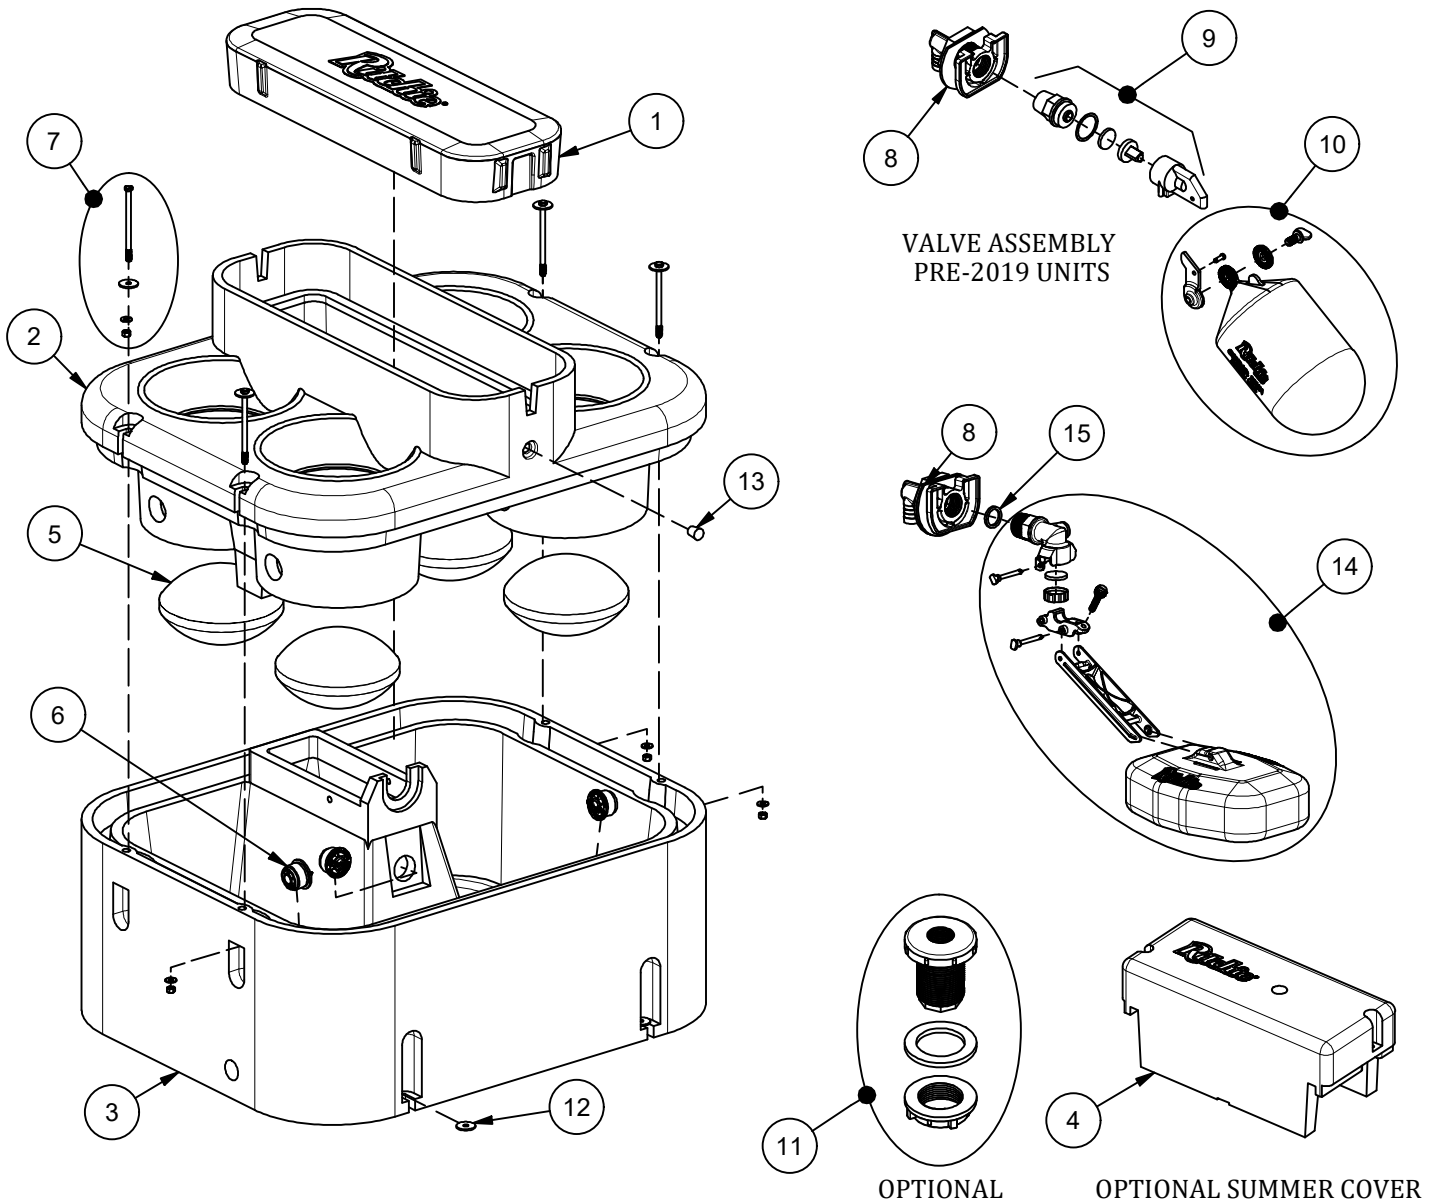

Thrifty King CT4-2000

Part # 16430

Item	Part #	Description	Qty	Item	Part #	Description	Qty
1	18121	Thrifty King CT4 Cover	1	11	18624	Optional Non-Potable Vlv Adptr	1 pkg
2	18120	Thrifty King CT4 Top	1	12	18318	Bolt Down Washer (4/pkg)	1 pkg
3	18119	Thrifty King CT4 Base	1	13	18633	Plug #3 - Water Channel	1 pkg
4	18090	Optional TK CT Summer Cover	1	14	18832	HP 3/4" Valve Assembly	1
5	16305	Elliptical Closures	4	15	18475	O-Ring Valve Seal Pkg (4/pkg)	1
6	18849	Ritchie 2" Plug pkg	3 pkgs	NS	14866	Seal Foam 10' Roll	2
7	16538	Top Bolt, Wshr, & Nut (2/pkg)	2 pkgs	NS	14859	Pipe Insulation	1
8	18838	VLV HP Brkt Assy pkg	1 pkg	NS	15931	Hose Clamp SS (5/pkg)	1 pkg
9	15377	Green Valve 3/4" Male pkg	1 pkg	NS	18614	Adapter 3/4" x 5/8" HB	1 pkg
10	18314	Float with Hardware pkg	1 pkg	NS	18155	TK CT 4 Accessory pkg	1 pkg
	18313	Hardware for Float pkg	1 pkg	NS	16646	Opt. Ribbed Elliptical Closures	4