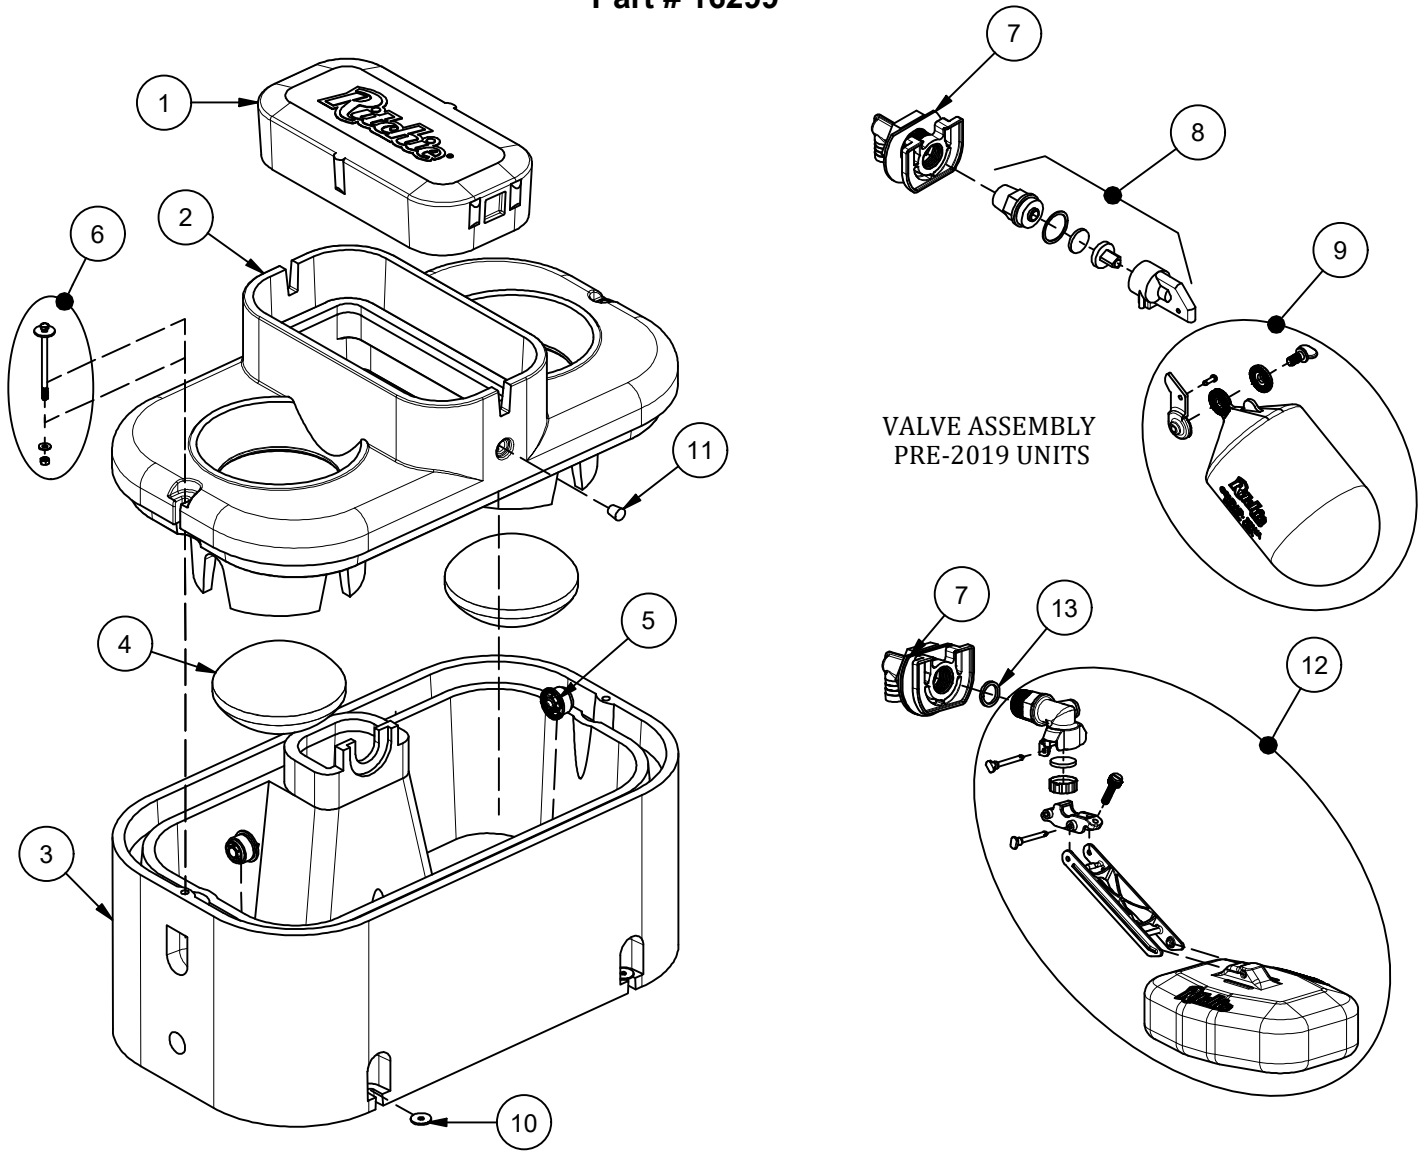

Thrifty King CT2-2000

Part # 16299

VALVE ASSEMBLY
PRE-2019 UNITS

Item	Part #	Description	Qty	Item	Part #	Description	Qty
1	16893	Thrifty King CT2 Cover	1	10	18318	Bolt Down Washer (4/pkg)	1 pkg
2	16894	Thrifty King CT2 Top	1	11	18633	Plug #3 - Water Channel	1 pkg
3	16895	Thrifty King CT2 Base	1	12	18832	HP 3/4" Valve Assembly	1
4	16305	Elliptical Closures	2	13	18475	O-Ring Valve Seal Pkg (4/pkg)	1
5	18849	Ritchie 2" Plug pkg	2 pkgs	NS	14866	Seal Foam 10' Roll	2
6	16538	Top Bolt, Wshr, & Nut (2/pkg)	1 pkg	NS	14859	Pipe Insulation	1
7	18838	VLV HP Brkt Assy pkg	1 pkg	NS	15931	Hose Clamp SS (5/pkg)	1 pkg
8	15377	Green Valve 3/4" Male pkg	1 pkg	NS	18614	Adapter 3/4" x 5/8" HB	1 pkg
9	18314	Float with Hardware pkg	1 pkg	NS	18340	TK CT2 Accessory pkg	1 pkg
	18313	Hardware for Float pkg	1 pkg	NS	16646	Opt. Ribbed Elliptical Closures	2