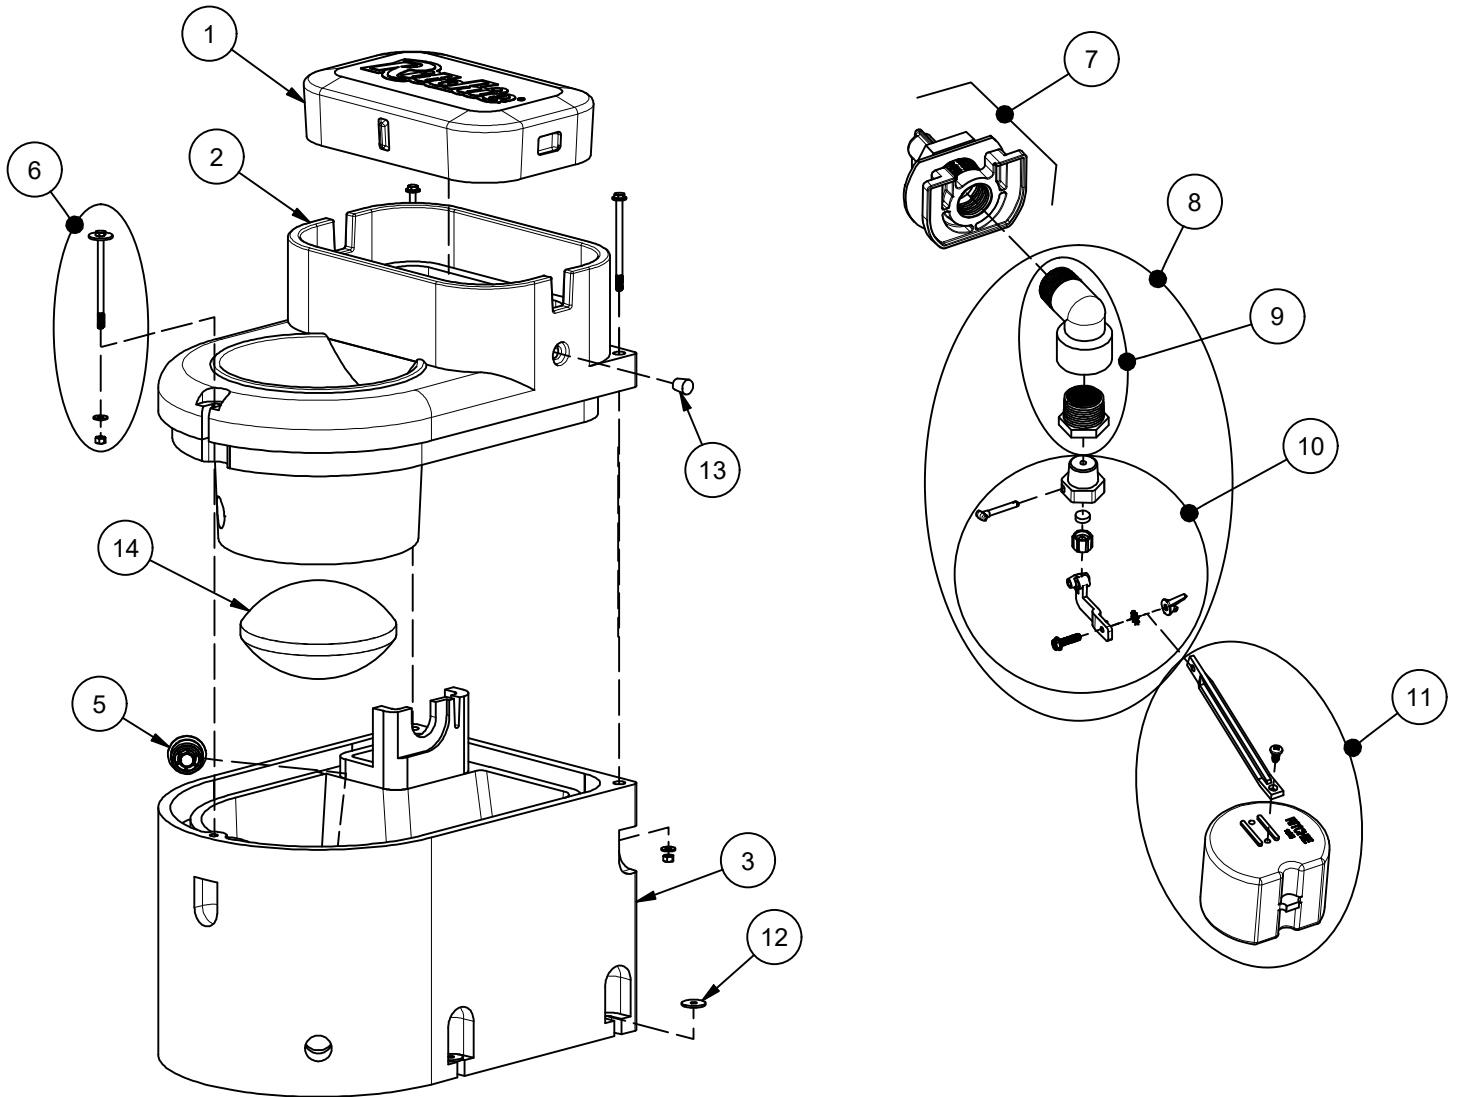

Thrifty King CT1-2000

Part # 16271

Item	Part #	Description	Qty	Item	Part #	Description	Qty
1	16861	Thrifty King CT1 Cover	1	10	12575	Red Valve 1/2" Male pkg	1 pkg
2	16860	Thrifty King CT1 Top	1	11	12836	Float with Long Arm pkg	1 pkg
3	16859	Thrifty King CT1 Base	1	12	18318	Bolt Down Washer (4/pkg)	1 pkg
4	16305	Elliptical Closures	1	13	18633	Plug #3 - Water Channel	1 pkg
5	18849	Ritchie 2" Plug pkg	1 pkg	NS	14866	Seal Foam 10' Roll	1
6	16538	Top Bolt, Wshr, & Nut (2/pkg)	2 pkgs	NS	14859	Pipe Insulation	1
7	18838	VLV HP Brkt Assy pkg	1 pkg	NS	18614	Adapter 3/4" x 5/8" HB	1 pkg
8	16899	Valve 1/2" White W/ Adpt pkg	1 pkg	NS	16857	TK CT1 Accessory pkg	1 pkg
	18692	Valve 1/2" Red W/ Adpt pkg	1 pkg	NS	16646	Opt. Ribbed Elliptical Closures	1
9	16287	Adptr Reducer 3/4" to 1/2" pkg	1 pkg				