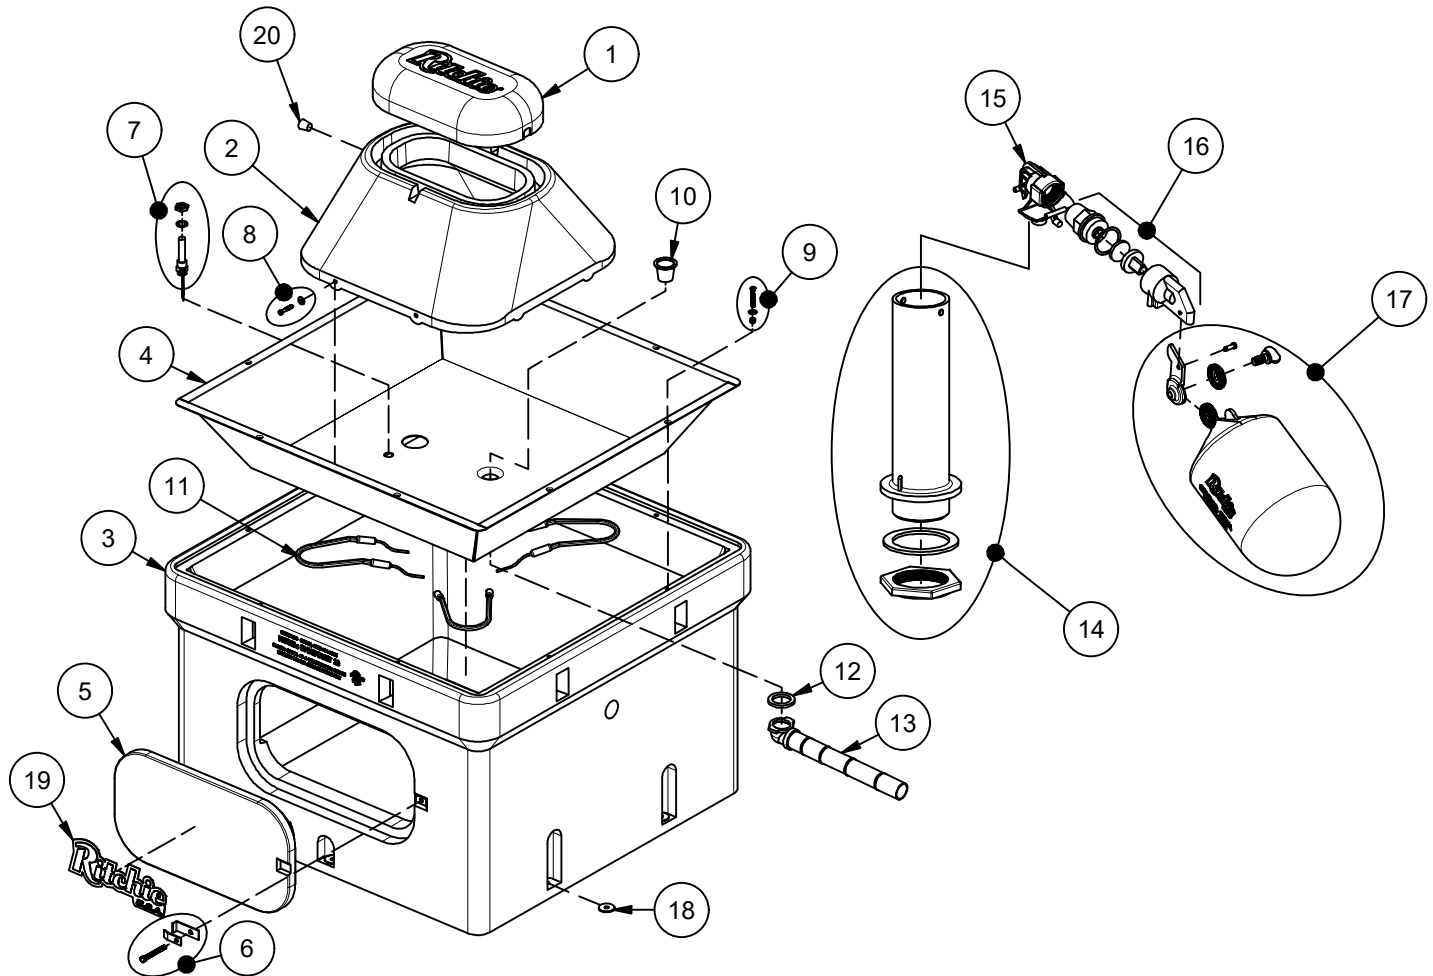

OmniFount 10

Part # 18460

Item	Part #	Description	Qty	Item	Part #	Description	Qty
1	18462	Omni 10 Cover	1	15	11514	Valve Bracket 3/4" pkg	1 pkg
2	18464	Omni 10 Frame	1	16	15377	Green Male Valve 3/4" pkg	1 pkg
	18472	Omni 10 Cover & Frame pkg	1 pkg	17	18314	Float with Hardware pkg	1 pkg
3	18466	Omni 10 Casing	1		18313	Hardware for Float pkg	1 pkg
4	18468	Omni 10 Trough	1 pkg	18	18318	Bolt Down Washer (4/pkg)	2 pkgs
5	16562	Access Panel 10"x20"	1	19	18653	Ritchie Decal 12" (1/pkg)	1 pkg
6	18147	Access Panel Hardware pkg	1 pkg	20	18633	Plug #3 - Water Channel (2/pkg)	1 pkg
7	16534	Fenwal Thermostat SS pkg	1 pkg	NS	12583	Valve Supply Line pkg	1 pkg
	18320	O-Ring Fenwal (6/pkg)	1 pkg	NS	13830	Cable Htr 120V 48W (1/pkg)	1 pkg
	18074	Nut Brass Fenwal (6/pkg)	1 pkg	NS	16554	Omni Large Accessory pkg	1 pkg
8	18471	Frame Bolt & Wshr SS(4/pkg)	1 pkg	NS	16523	Seal Foam 1/4"x3/4"x50' Roll	1
9	18095	Trough Screw & Nut SS (2/pkg)	4 pkgs	NS	14866	Seal Foam 10' Roll	2
10	18628	Drain Plug (2/pkg)	1 pkg				
11	11419	Heater 120V 250W (1/pkg)	4 pkgs				
12	18075	Drain Washer (6/pkg)	1 pkg		18461	OMNI 10 240V	
13	11473	Drain Pipe with Elbow	1	NS	11403	Heater 240V 300W (1/pkg)	3 pkgs
14	16629	Standpipe pkg	1 pkg	NS	16424	Cable Htr 240V 48W (1/pkg)	1 pkg