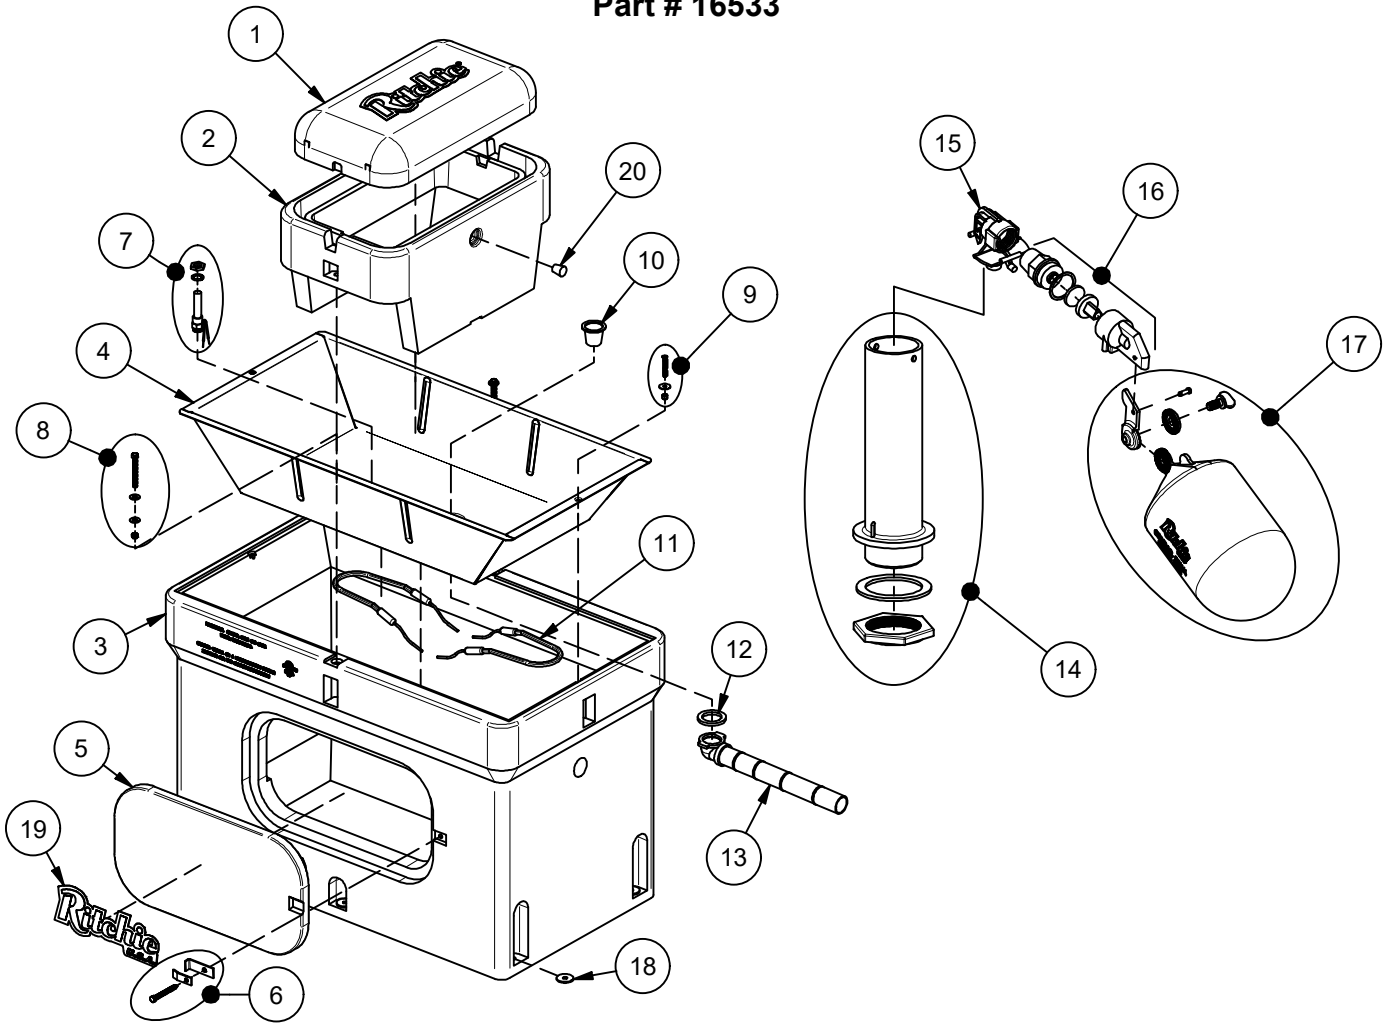

OmniFount 5

Part # 16533

Item	Part #	Description	Qty	Item	Part #	Description	Qty
1	18426	Omni 5 Cover	1	15	11514	Valve Bracket 3/4" pkg	1 pkg
2	18343	Omni 5 Frame pkg	1 pkg	16	15377	Green Male Valve 3/4" pkg	1 pkg
	18344	Omni 5 Cover & Frame pkg	1 pkg	17	18314	Float with Hardware pkg	1 pkg
3	16561	Omni 5 Casing	1		18313	Hardware for Float pkg	1 pkg
4	16631	Omni 5 Trough	1 pkg	18	18318	Bolt Down Washer (4/pkg)	2 pkgs
5	16562	Access Panel 10"x20"	1	19	18653	Ritchie Decal 12" (1/pkg)	1 pkg
6	18147	Access Panel Hardware pkg	1 pkg	20	18633	Plug #3 - Water Channel (2/pkg)	1 pkg
7	16534	Fenwal Thermostat SS pkg	1 pkg	NS	12583	Valve Supply Line pkg	1 pkg
	18320	O-Ring Fenwal (6/pkg)	1 pkg	NS	13830	Cable Htr 120V 48W (1/pkg)	1 pkg
	18074	Nut Brass Fenwal (6/pkg)	1 pkg	NS	16554	Omni Large Accessory pkg	1 pkg
8	18266	Frame Bolt,Nut,Wshr SS(3/pkg)	1 pkg	NS	16523	Seal Foam 1/4"x3/4"x50' Roll	1
9	18095	Trough Screw & Nut SS (2/pkg)	1 pkg	NS	14866	Seal Foam 10' Roll	1
10	18628	Drain Plug (2/pkg)	1 pkg				
11	11419	Heater 120V 250W (1/pkg)	2 pkgs				
12	18075	Drain Washer (6/pkg)	1 pkg		16829	OMNI 5 240V	
13	11473	Drain Pipe with Elbow	1	NS	11403	Heater 240V 300W (1/pkg)	2 pkgs
14	16629	Standpipe pkg	1 pkg	NS	16424	Cable Htr 240V 48W (1/pkg)	1 pkg