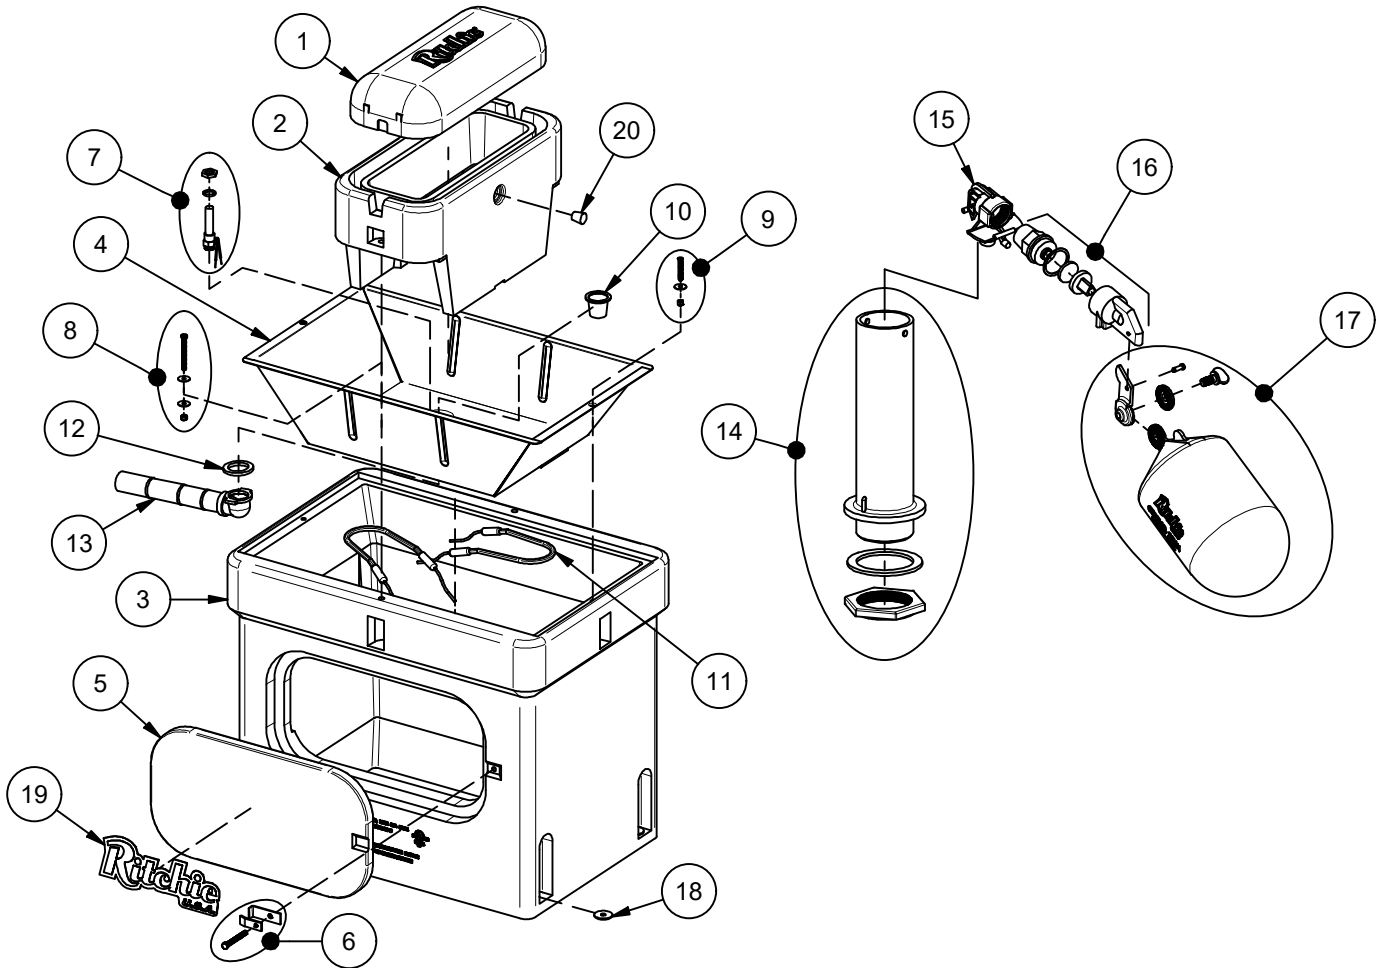

OmniFount 3

Part # 18270

Item	Part #	Description	Qty	Item	Part #	Description	Qty
1	18418	Omni 3 Cover	1	15	11514	Valve Bracket 3/4" pkg	1 pkg
2	18345	Omni 3 Frame pkg	1 pkg	16	15377	Green Male Valve 3/4" pkg	1 pkg
	18346	Omni 3 Cover & Frame pkg	1 pkg	17	18314	Float with Hardware pkg	1 pkg
3	18272	Omni 3 Casing	1		18313	Hardware for Float pkg	1 pkg
4	18342	Omni 3 Trough	1 pkg	18	18318	Bolt Down Washer (4/pkg)	2 pkgs
5	16562	Access Panel 10"x20"	1	19	18653	Ritchie Decal 12" (1/pkg)	1 pkg
6	18147	Access Panel Hardware pkg	1 pkg	20	18633	Plug #3 - Water Channel (2/pkg)	1 pkg
7	16534	Fenwal Thermostat SS pkg	1 pkg	NS	12583	Valve Supply Line pkg	1 pkg
	18320	O-Ring Fenwal (6/pkg)	1 pkg	NS	13830	Cable Htr 120V 48W (1/pkg)	1 pkg
	18074	Nut Brass Fenwal (6/pkg)	1 pkg	NS	16554	Omni Large Accessory pkg	1 pkg
8	18266	Frame Bolt,Nut,Wshr SS(3/pkg)	1 pkg	NS	16523	Seal Foam 1/4"x3/4"x50' Roll	1
9	18095	Trough Screw & Nut SS (2/pkg)	1 pkg	NS	14866	Seal Foam 10' Roll	1
10	18628	Drain Plug (2/pkg)	1 pkg				
11	11419	Heater 120V 250W (1/pkg)	2 pkgs				
12	18075	Drain Washer (6/pkg)	1 pkg		18273	OMNI 3 240V	
13	11472	Drain Pipe with Elbow	1	NS	11403	Heater 240V 300W (1/pkg)	2 pkgs
14	16629	Standpipe pkg	1 pkg	NS	16424	Cable Htr 240V 48W (1/pkg)	1 pkg