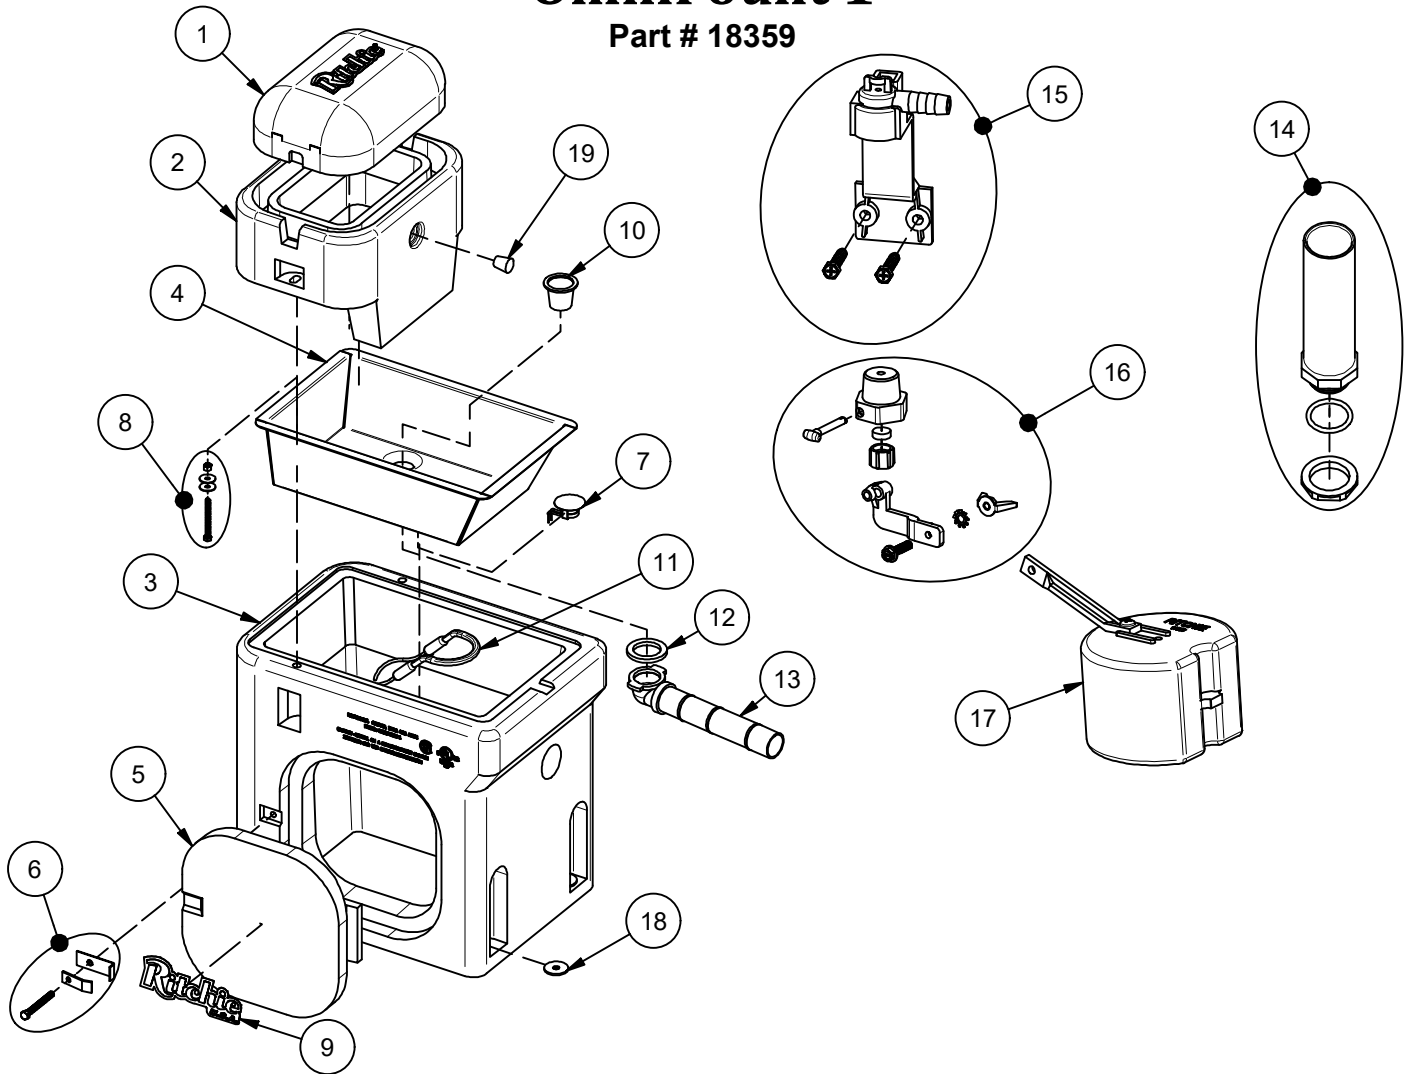

# OmniFount 1

Part # 18359

Item	Part #	Description	Qty	Item	Part #	Description	Qty
1	18422	Omni 1 Cover	1	15	11515	Valve Bracket 1/2" w/ Scrws pkg	1 pkg
2	18473	Omni 1 Frame pkg	1 pkg	16	12575	Red Valve 1/2" pkg	1 pkg
	18474	Omni 1 Cover & Frame pkg	1 pkg	17	13613	Float with Short Arm pkg	1 pkg
3	18361	Omni 1 Casing	1	18	18318	Bolt Down Washer (4/pkg)	1 pkg
4	18368	Omni 1 Trough	1 pkg	19	18633	Plug #3 - Water Channel (2/pkg)	1 pkg
5	18370	Access Panel 10"x10"	1	NS	13830	Cable Htr 120V 48W (1/pkg)	1 pkg
6	18147	Access Panel Hardware pkg	1 pkg	NS	16627	Omni Small Accessory pkg	1 pkg
7	11885	Disc Thermostat pkg	1 pkg	NS	16523	Seal Foam 1/4"x3/4"x50' Roll	1
8	18266	Frame Bolt,Nut,Wshr SS(3/pkg)	1 pkg	NS	14866	Seal Foam 10' Roll	1
9	18655	Ritchie Decal 7.5" (1/pkg)	1 pkg	NS	18709	Screws Valve Mount (4/ pkg)	1 pkg
10	18628	Drain Plug (2/pkg)	1 pkg				
11	14150	Heater 120V 125W (1/pkg)	1 pkg		18362	OMNI 1 240V	
12	18075	Drain Washer (6/pkg)	1 pkg	NS	16664	Heater 240V 200W (1/pkg)	1 pkg
13	11471	Drain Pipe with Elbow	1	NS	16424	Cable Htr 240V 48W (1/pkg)	1 pkg
14	16866	Standpipe pkg	1 pkg				