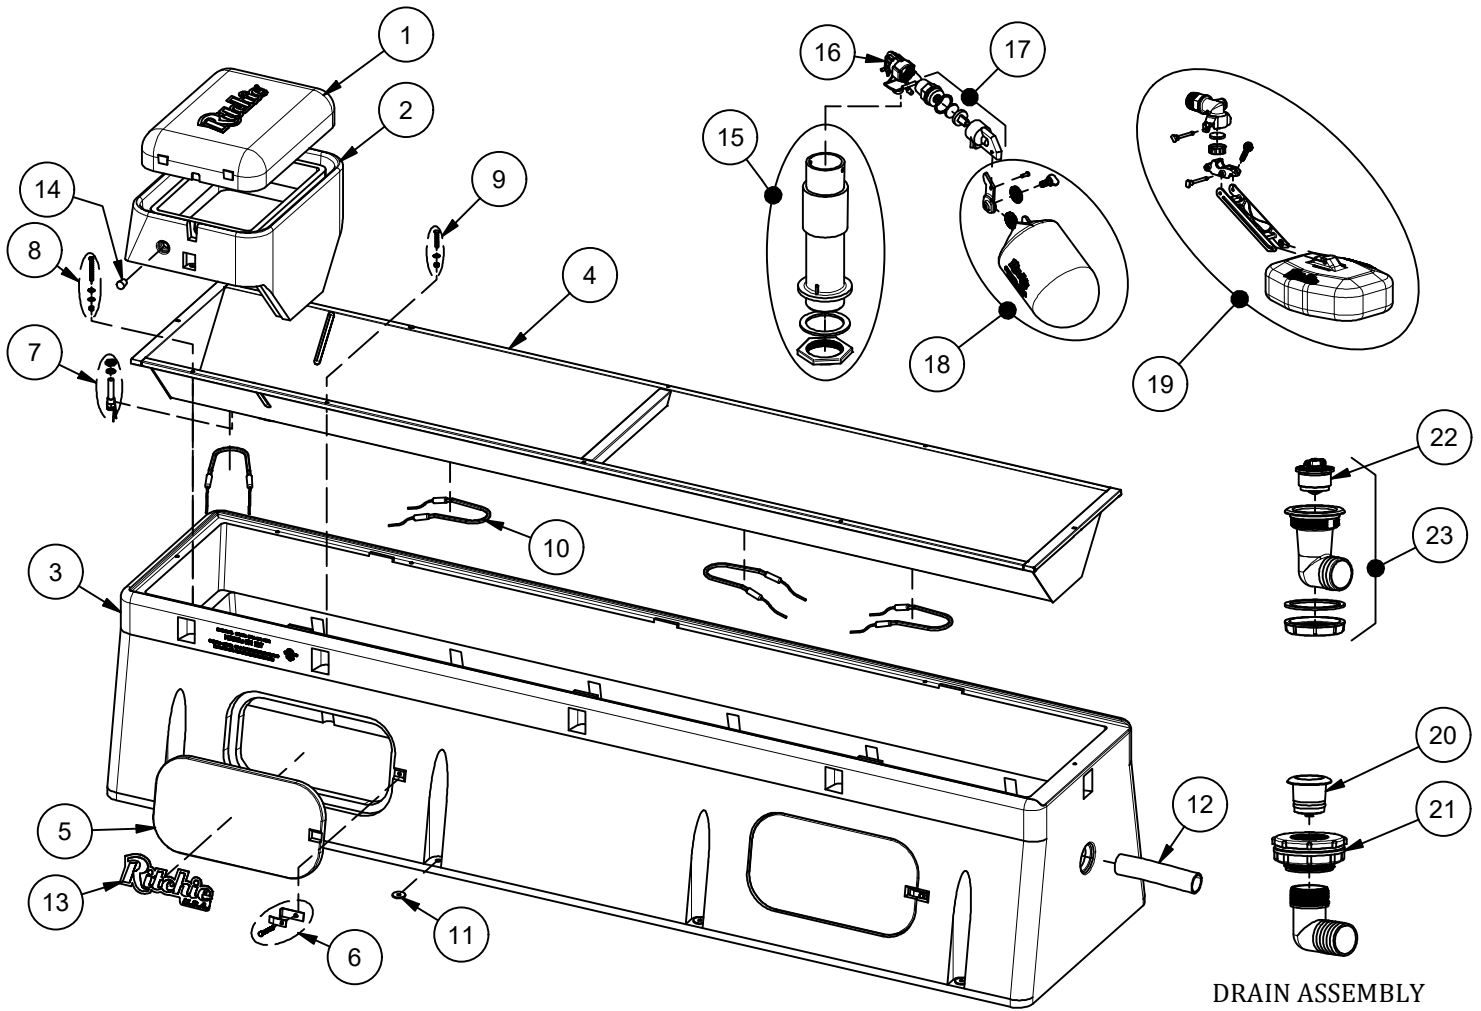

CattleMaster 10T

Part # 18700

DRAIN ASSEMBLY
PRE-2019 UNITS

Item	Part #	Description	Qty	Item	Part #	Description	Qty
1	18428	CM Cover	1	15	18181	CM Standpipe pkg	1 pkg
2	18349	CM Frame pkg	1 pkg	16	11514	Valve Bracket 3/4" pkg	1 pkg
	18350	CM Cover & Frame pkg	1 pkg	17	15377	Green Male Valve 3/4" pkg	1 pkg
3	18698	CM 10T Casing	1	18	18314	Float with Hardware pkg	1 pkg
4	18697	CM 10T Trough	1 pkg	19	18832	HP 3/4" Valve Assembly	1 pkg
5	16562	Access Panel 10"x20"	2	20	18338	CM Drain Plug pkg	1 pkg
6	18147	Access Panel Hardware pkg	2 pkgs	21	17679	CM Bulkhead fitting 2"	1
7	16534	Fenwal Thermostat SS pkg	1 pkg	22	18849	Ritchie 2" Plug pkg	1 pkg
	18320	O-Ring Fenwal (6/pkg)	1 pkg	23	18852	CM Drain Assembly w/Plug	1 pkg
	18074	Nut Brass Fenwal (6/pkg)	1 pkg	NS	12583	Valve Supply Line w/Bracket	1 pkg
8	18266	Frame Bolt & Wshr SS(3/pkg)	1 pkg	NS	13830	Cable Htr 120V 48W (1/pkg)	1 pkg
9	18265	Trough Bolt & Nut SS (5/pkg)	1 pkg	NS	18898	CM Accessory pkg	1 pkg
10	11419	Heater 120V 250W (1/pkg)	4 pkgs	NS	14866	Seal Foam 10' Roll	2
11	18318	Bolt Down Washer (4/pkg)	2 pkgs				
12	17677	Drain Tube 10"	1		18701	CM 10T 240V	
13	18653	Ritchie Decal 12" (1/pkg)	1 pkg	NS	11403	Heater 240V 300W (1/pkg)	3 pkgs
14	18633	Plug #3 - Water Channel (2/pkg)	1 pkg	NS	16424	Cable Htr 240V 48W (1/pkg)	1 pkg