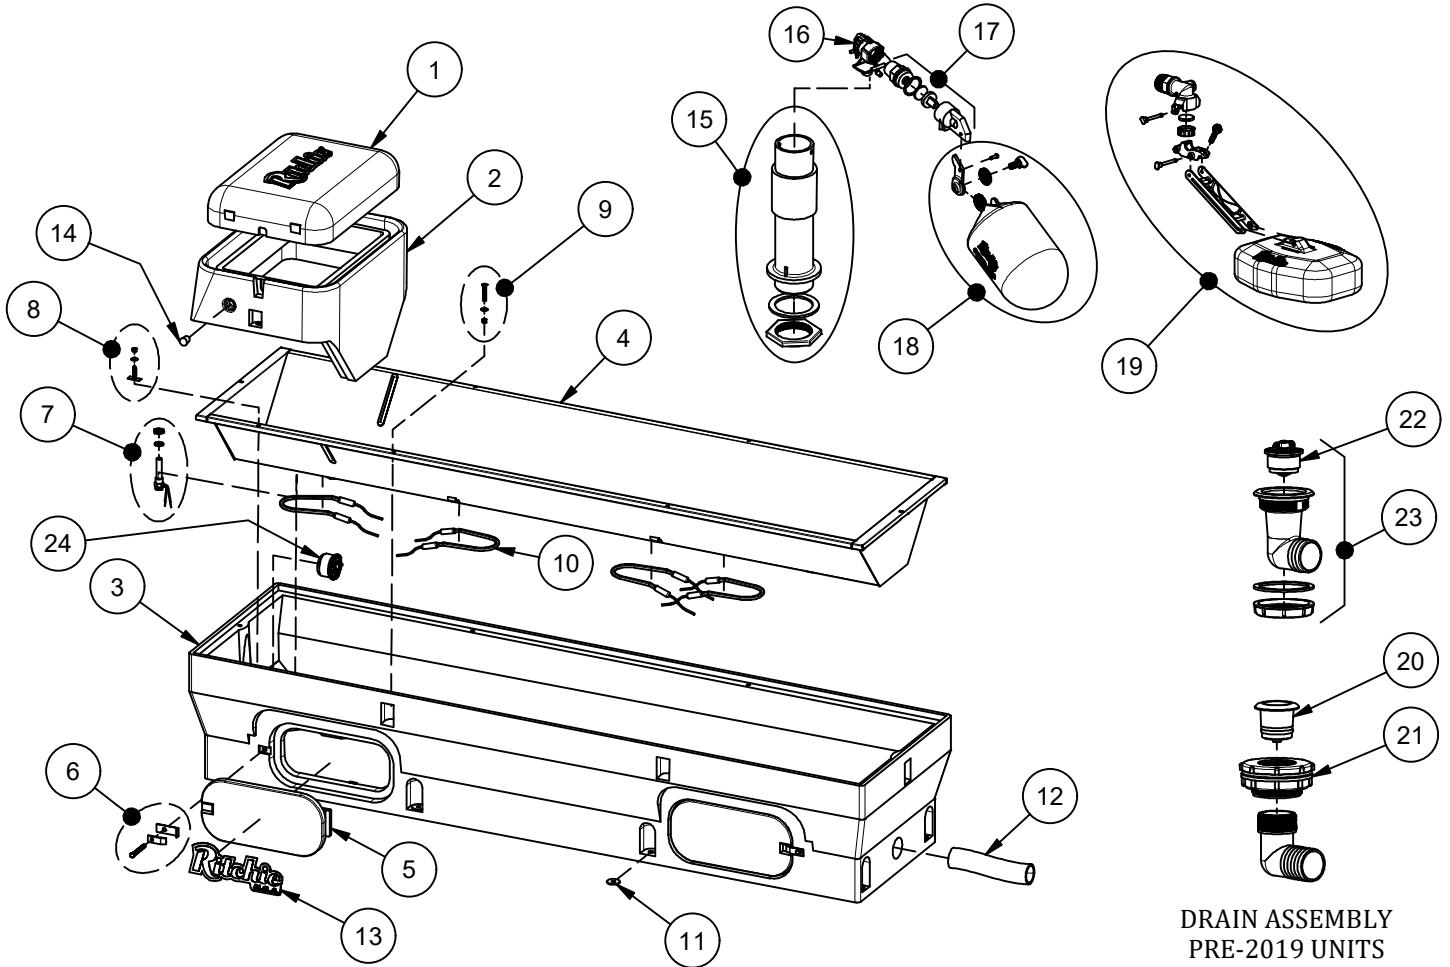

# CattleMaster 840

Part # 18235

DRAIN ASSEMBLY  
PRE-2019 UNITS

Item	Part #	Description	Qty	Item	Part #	Description	Qty
1	18428	CM Cover	1	15	18181	CM Standpipe pkg	1 pkg
2	18349	CM Frame pkg	1 pkg	16	11514	Valve Bracket 3/4" pkg	1 pkg
	18350	CM Cover & Frame pkg	1 pkg	17	15377	Green Male Valve 3/4" pkg	1 pkg
3	18240	CM 840 Casing	1	18	18314	Float with Hardware pkg	1 pkg
4	16786	CM 840 Trough pkg	1 pkg	19	18832	HP 3/4" Valve Assembly	1 pkg
5	16621	Access Panel 6"x14"	2	20	18338	CM Drain Plug pkg	1 pkg
6	18147	Access Panel Hardware pkg	2 pkgs	21	17679	CM Bulkhead fitting 2"	1
7	16534	Fenwal Thermostat SS pkg	1 pkg	22	18849	Ritchie 2" Plug pkg	1 pkg
	18320	O-Ring Fenwal (6/pkg)	1 pkg	23	18852	CM Drain Assembly w/Plug	1 pkg
	18074	Nut Brass Fenwal (6/pkg)	1 pkg	24	18470	Ritchie 3" Plug pkg	1
8	18266	Frame Bolt & Wshr SS(3/pkg)	1 pkg	NS	12583	Valve Supply Line w/Bracket	1 pkg
9	18265	Trough Bolt & Nut SS (5/pkg)	1 pkg	NS	13830	Cable Htr 120V 48W (1/pkg)	1 pkg
10	11419	Heater 120V 250W (1/pkg)	4 pkgs	NS	18898	CM Accessory pkg	1 pkg
11	18318	Bolt Down Washer (4/pkg)	2 pkgs	NS	14866	Seal Foam 10' Roll	2
12	17677	Drain Tube 10"	1		18243	CM 840 240V	
13	18653	Ritchie Decal 12" (1/pkg)	1 pkg	NS	11403	Heater 240V 300W (1/pkg)	3 pkgs
14	18633	Plug #3 - Water Channel (2/pkg)	1 pkg	NS	16424	Cable Htr 240V 48W (1/pkg)	1 pkg