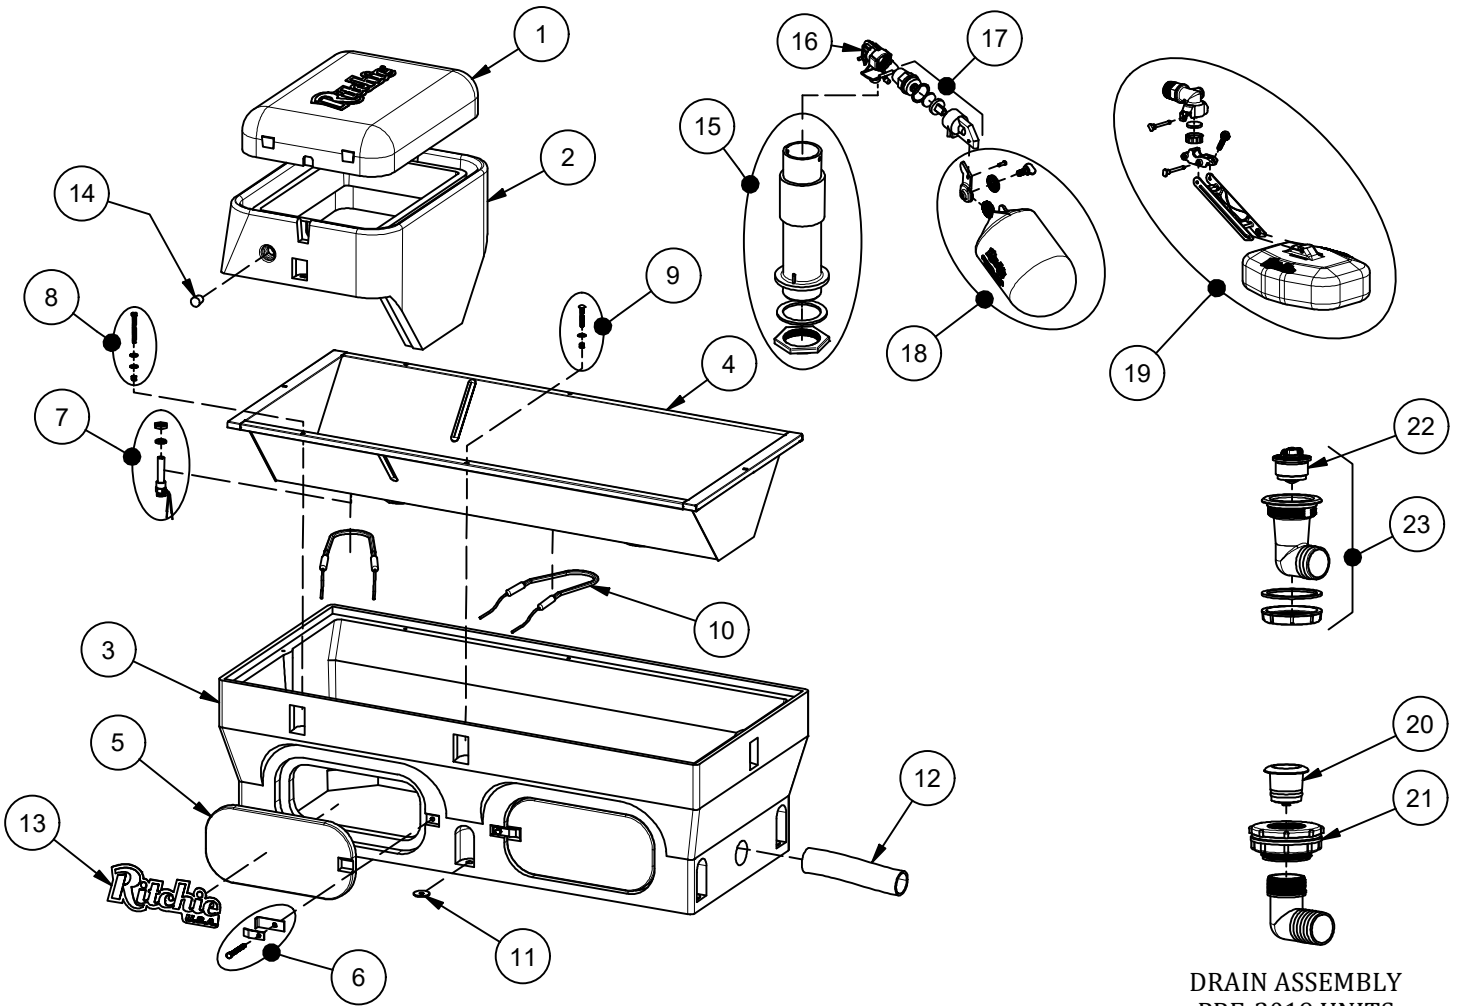

CattleMaster 480

Part # 18248

DRAIN ASSEMBLY
PRE-2019 UNITS

Item	Part #	Description	Qty	Item	Part #	Description	Qty
1	18428	CM Cover	1	15	18181	CM Standpipe pkg	1 pkg
2	18349	CM Frame pkg	1 pkg	16	11514	Valve Bracket 3/4" pkg	1 pkg
	18350	CM Cover & Frame pkg	1 pkg	17	15377	Green Male Valve 3/4" pkg	1 pkg
3	18250	CM 480 Casing	1	18	18314	Float with Hardware pkg	1 pkg
4	16780	CM 480 Trough pkg	1 pkg	19	18832	HP 3/4" Valve Assembly	1 pkg
5	16621	Access Panel 6"x14"	2	20	18338	CM Drain Plug pkg	1 pkg
6	18147	Access Panel Hardware pkg	2 pkgs	21	17679	CM Bulkhead fitting 2"	1
7	16534	Fenwal Thermostat SS pkg	1 pkg	22	18849	Ritchie 2" Plug pkg	1 pkg
	18320	O-Ring Fenwal (6/pkg)	1 pkg	23	18852	CM Drain Assembly w/Plug	1 pkg
	18074	Nut Brass Fenwal (6/pkg)	1 pkg	NS	12583	Valve Supply Line w/Bracket	1 pkg
8	18266	Frame Bolt & Wshr SS(3/pkg)	1 pkg	NS	13830	Cable Htr 120V 48W (1/pkg)	1 pkg
9	18265	Trough Bolt & Nut SS (5/pkg)	1 pkg	NS	18898	CM Accessory pkg	1 pkg
10	11419	Heater 120V 250W (1/pkg)	2 pkgs	NS	14866	Seal Foam 10' Roll	2
11	18318	Bolt Down Washer (4/pkg)	2 pkgs				
12	17677	Drain Tube 10"	1		18251	CM 480 240V	
13	18653	Ritchie Decal 12" (1/pkg)	1 pkg	NS	11403	Heater 240V 300W (1/pkg)	2 pkgs
14	18633	Plug #3 - Water Channel (2/pkg)	1 pkg	NS	16424	Cable Htr 240V 48W (1/pkg)	1 pkg