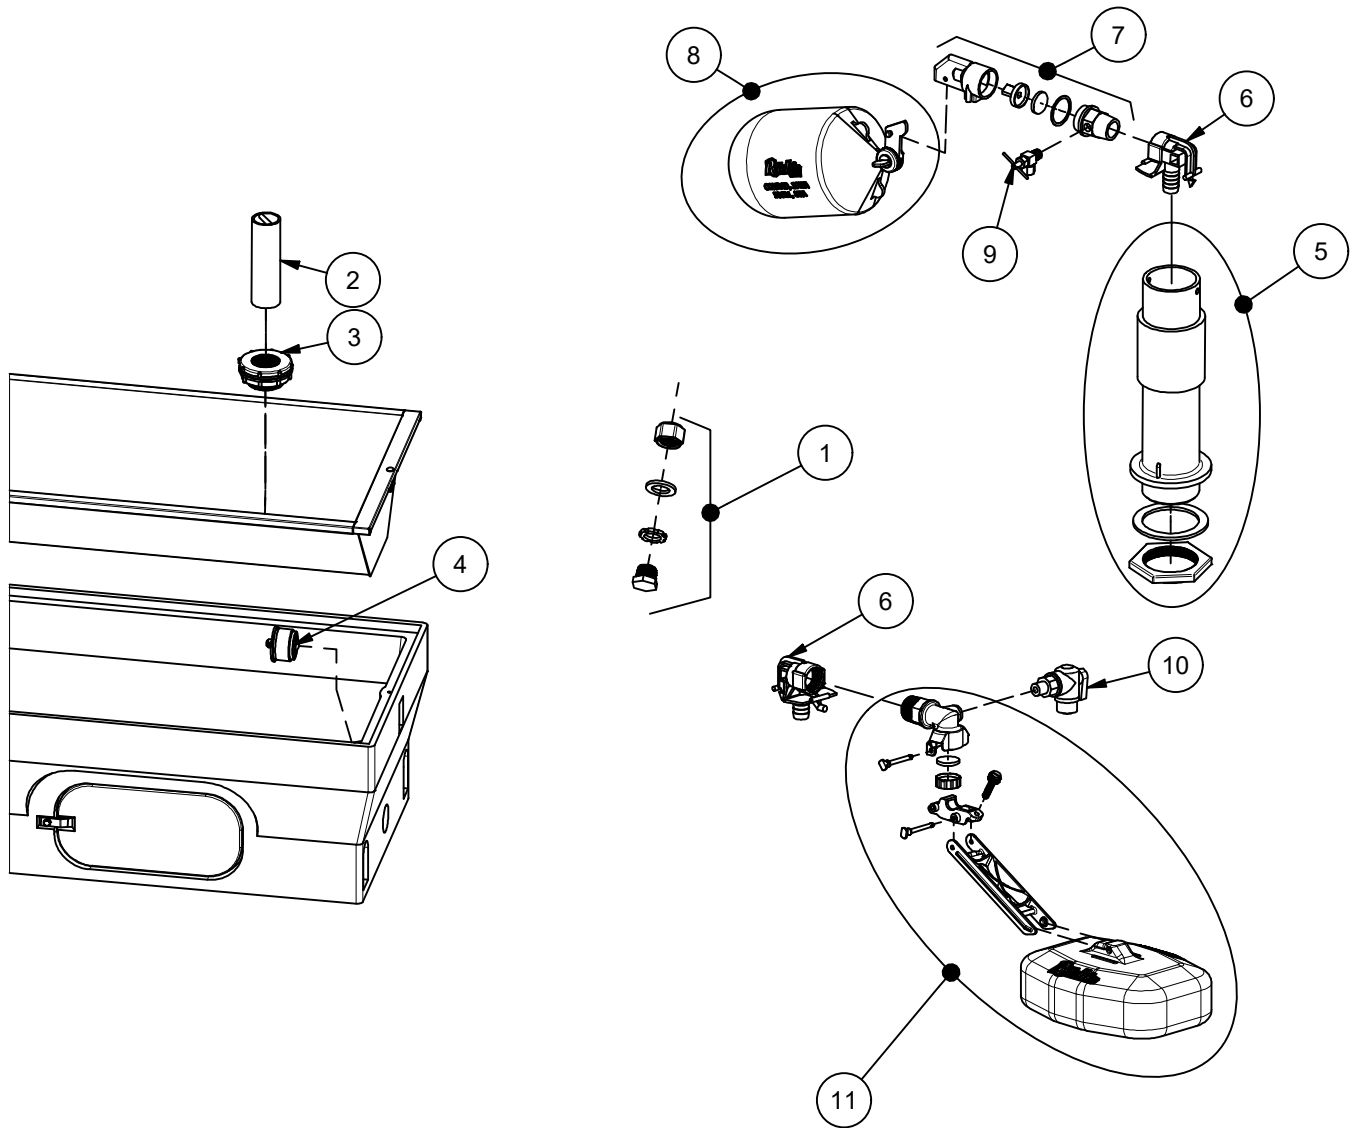

Constant Flow CattleMasters

480NH - 18784, 840NH - 18785, 10TNH - 18906, 1440NH - 18786

*Must Order CM CF Package #18905

Refer to heated unit sheets for additional repair parts.

Item	Part #	Description	Qty	Item	Part #	Description	Qty
1	18316	Fenwal Replacement Plug pkg	1 pkg	7	16891	Red Male Valve w/ Petcock pkg	1 pkg
2	12154	Constant Flow Overflow Pipe 2"	1	8	18314	Float with Hardware pkg	1 pkg
3	17679	CM Bulkhead fitting 2"	1	9	11793	Petcock Valve pkg	1 pkg
4	18470	Drain Plug Ritchie 3"	1 pkg	10	18839	HP Petcock Valve pkg	1 pkg
5	18181	CM Standpipe pkg	1 pkg	11	18832	HP Valve Assembly pkg	1 pkg
6	11514	Valve Bracket 3/4" pkg	1 pkg				