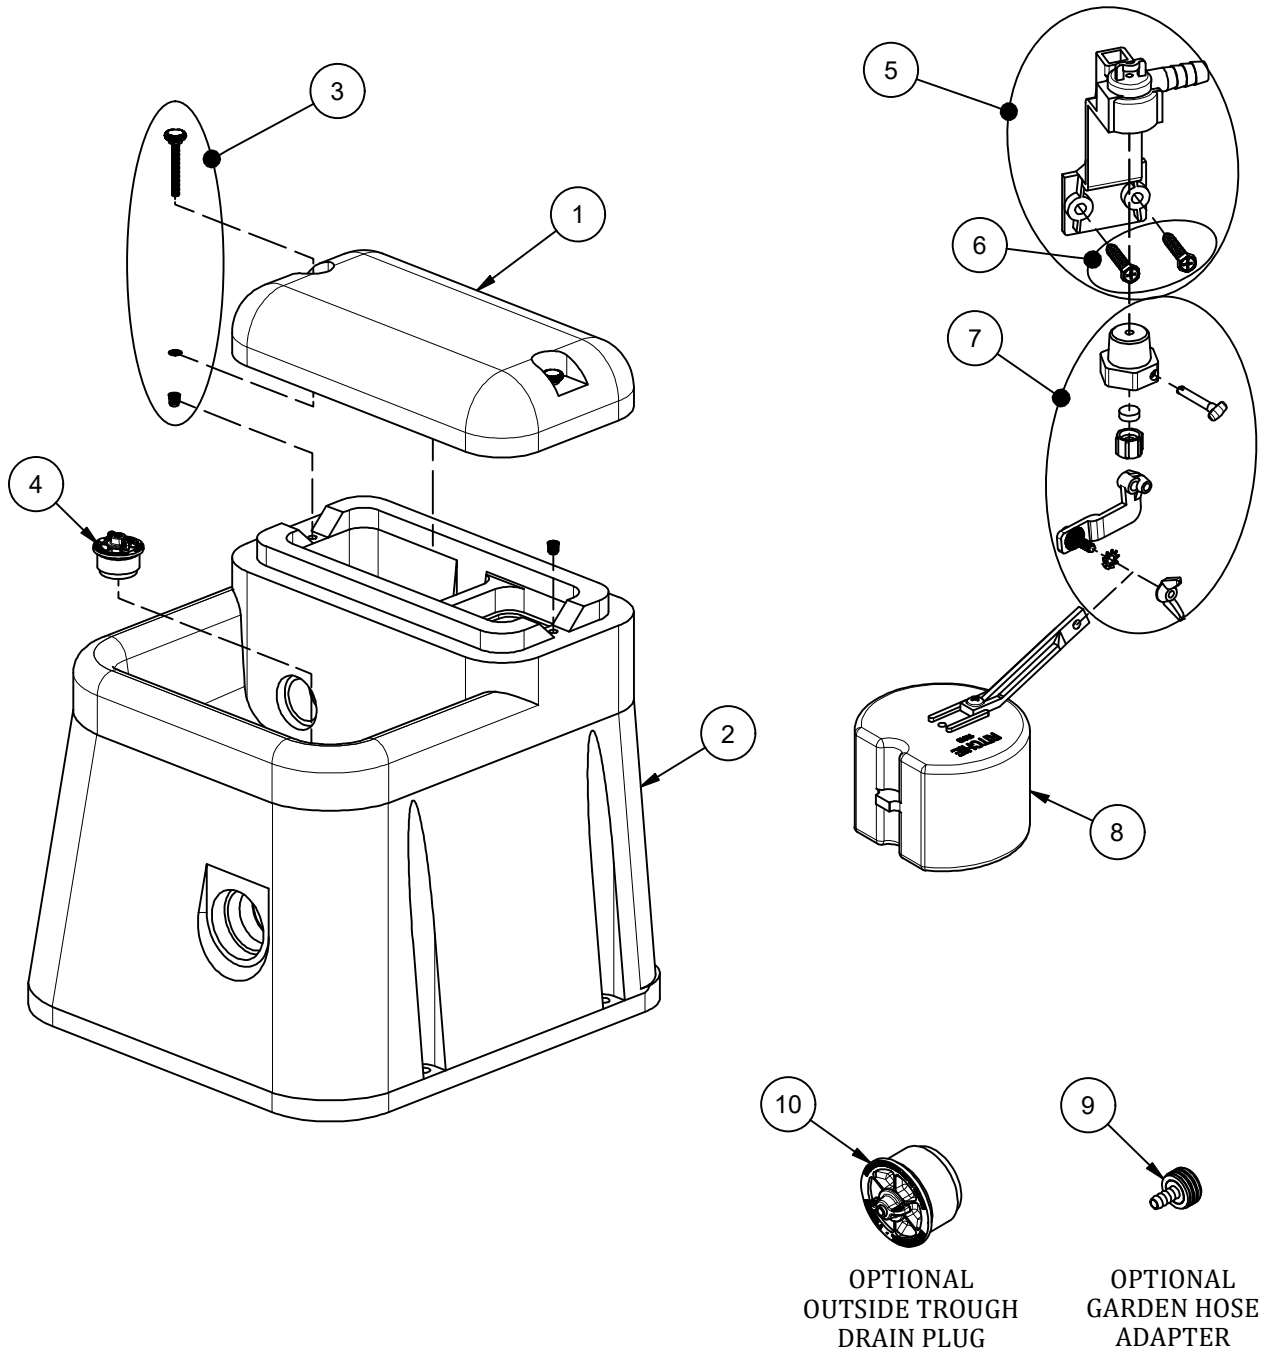

Genesis G-1

Part # 18880

Item	Part #	Description	Qty	Item	Part #	Description	Qty
1	18882	Genesis Cover	1	7	12575	Red Valve 1/2" pkg	1
2	18881	Genesis 1 Base	1	8	13613	Float with Short Arm pkg	1 pkg
3	18821	Cover Screw & Hardware (2/pkg)	1 pkg	9	18799	Garden Hose Hookup	1
4	18849	Ritchie 2" Plug pkg	1 pkg	10	18470	Ritchie 3" Plug pkg	1 pkg
5	11515	Valve Bracket w/screw pkg	1 pkg	NS	18888	G1/G2 Accessory pkg	1 pkg
6	18709	Screw Valve Mount (4/pkg)	1 pkg				