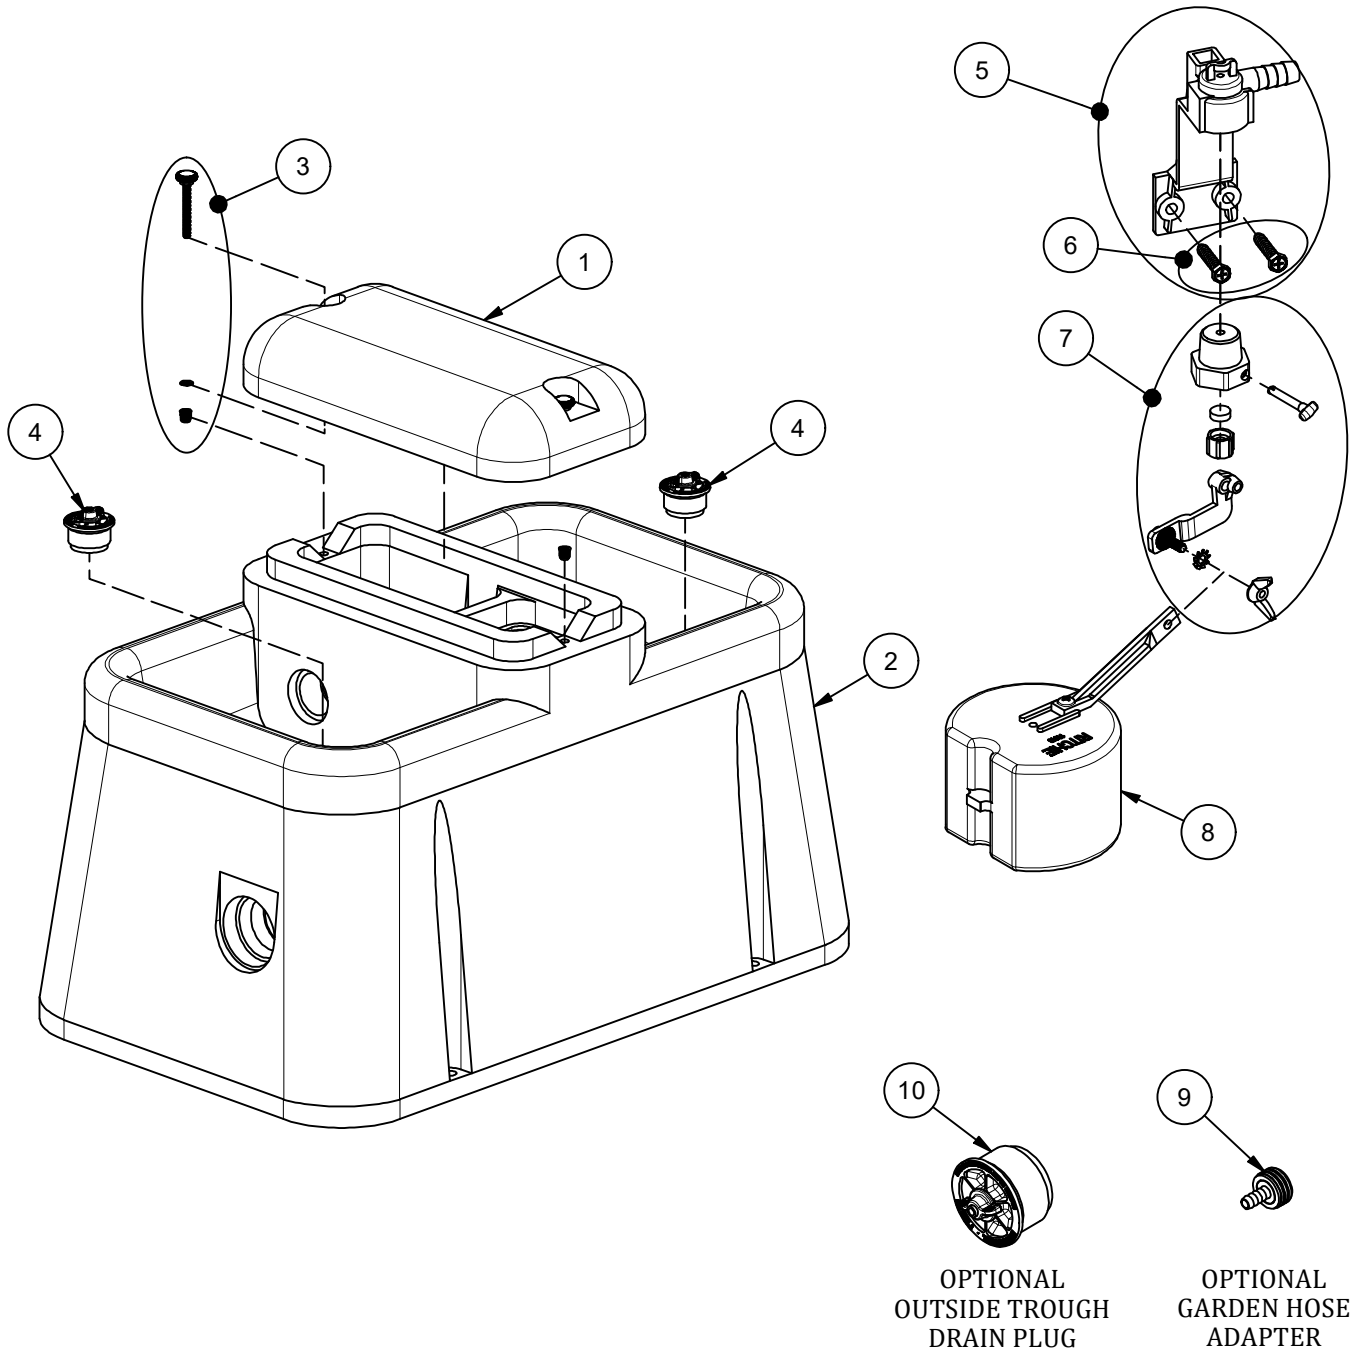

Genesis G-2

Part # 18885

OPTIONAL
OUTSIDE TROUGH
DRAIN PLUG

OPTIONAL
GARDEN HOSE
ADAPTER

Item	Part #	Description	Qty	Item	Part #	Description	Qty
1	18882	Genesis Cover	1	7	12575	Red Valve 1/2" pkg	1
2	18886	Genesis 2 Base	1	8	13613	Float with Short Arm pkg	1 pkg
3	18821	Cover Screw & Hardware (2/pkg)	1 pkg	9	18799	Garden Hose Hookup	1
4	18849	Ritchie 2" Plug pkg	2 pkgs	10	18470	Ritchie 3" Plug pkg	2 pkgs
5	11515	Valve Bracket w/ screw pkg	1 pkg	NS	18888	G1/G2 Accessory pkg	1 pkg
6	18709	Screw Valve Mount (4/pkg)	1 pkg				