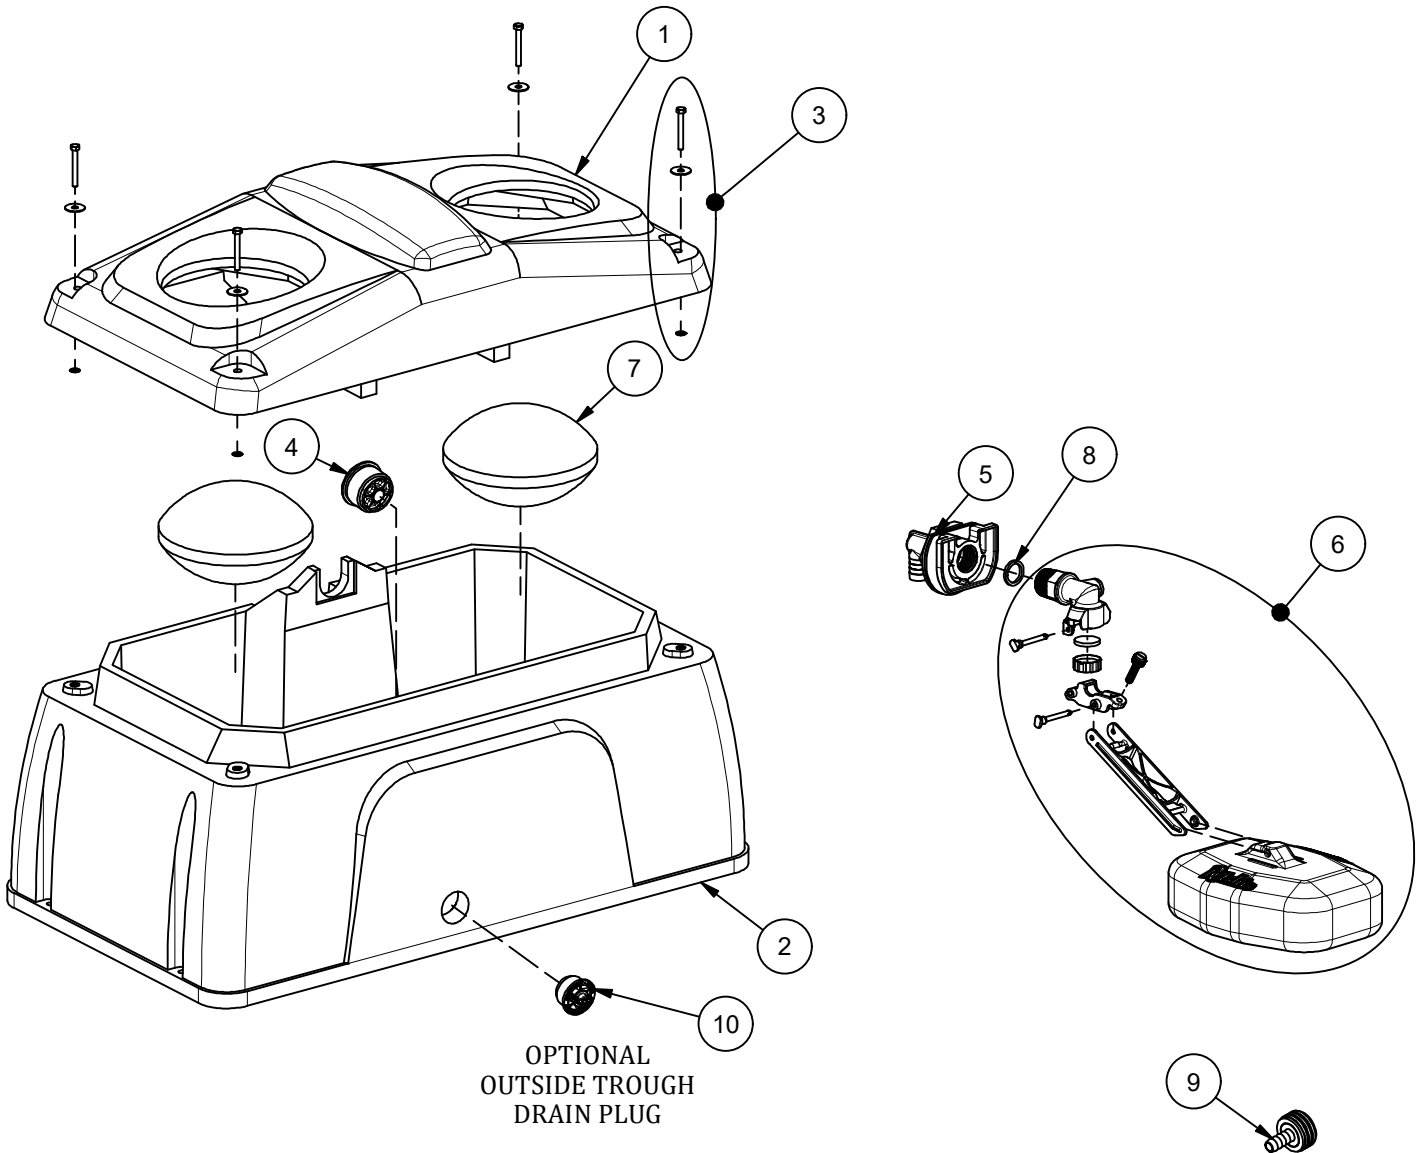

Genesis GC-2

Part # 18890

OPTIONAL
OUTSIDE TROUGH
DRAIN PLUG

OPTIONAL
GARDEN HOSE
ADAPTER

Item	Part #	Description	Qty	Item	Part #	Description	Qty
1	18892	Genesis GC-2 Cover	1	7	18674	Elliptical Ball Enclosure (Blue)	2
2	18891	Genesis GC-2 Base	1	8	18475	O-Ring Valve Seal Pkg (4/pkg)	1
3	18858	Cover Hardware GC (4/pkg)	1 pkg	9	18696	Garden Hose Hookup	1
4	18470	Ritchie 3" Plug pkg	1 pkg	10	18849	Ritchie 2" Plug pkg (Optional)	1 pkg
5	18838	HP Valve Brkt Assy pkg	1 pkg	NS	18893	GC-2 Accessory pkg	1 pkg
6	18832	HP Valve Assembly pkg	1 pkg				