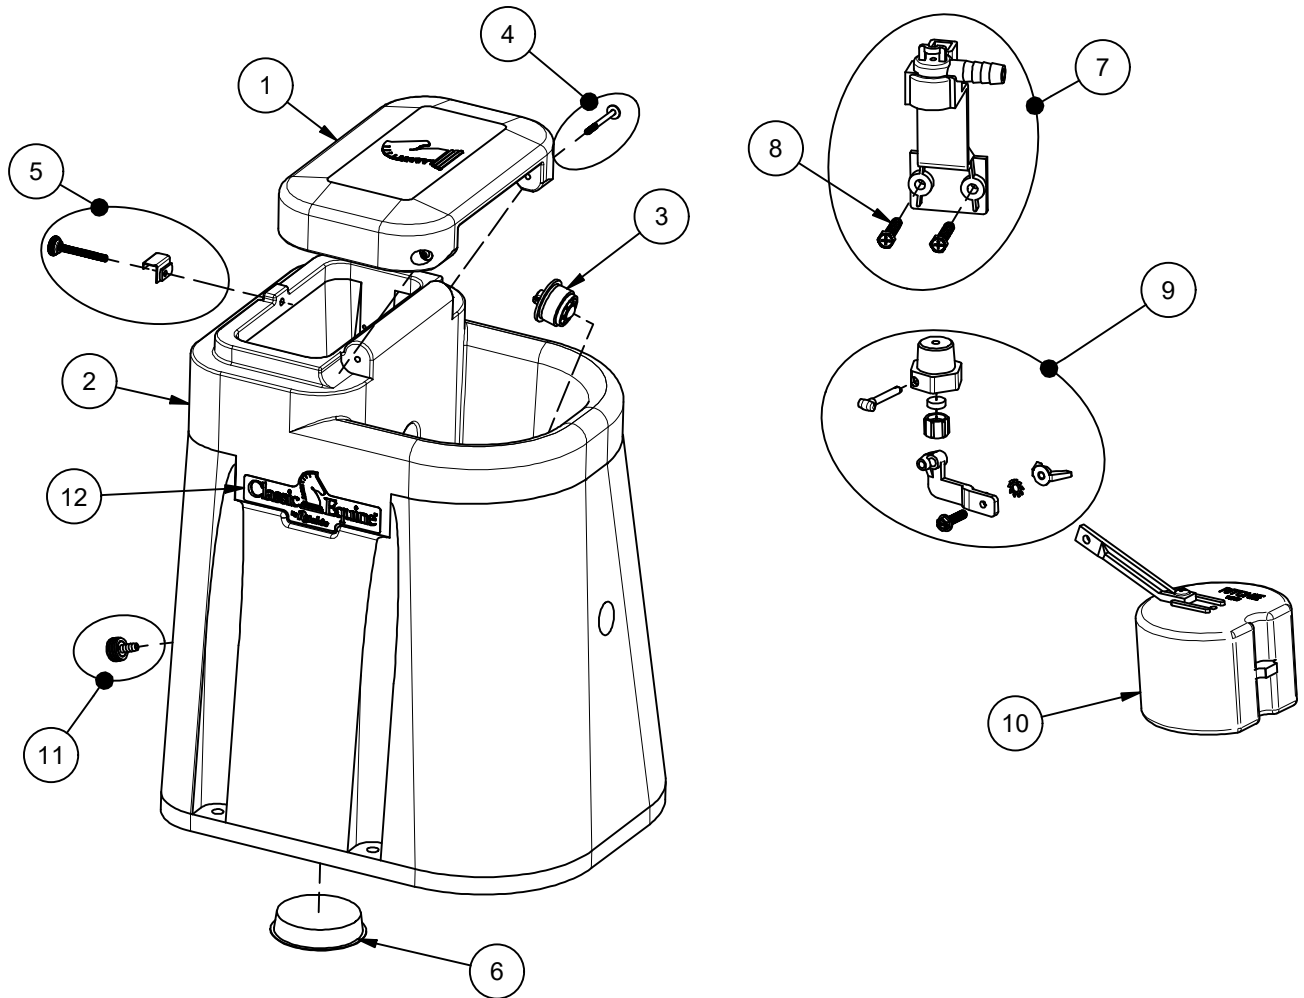

# Classic Equine EZFOUNT

Part # 18710

Item	Part #	Description	Qty	Item	Part #	Description	Qty
1	18712	EZFOUNT Cover	1	9	12575	Red Valve 1/2" pkg	1 pkg
2	18714	EZFOUNT Base	1	10	13613	Float with Short Arm pkg	1 pkg
3	18849	Ritchie 2" Plug Package	1 pkg	11	18717	EZFOUNT Hose Adpt. Pkg	1 pkg
4	18716	Classic Equine Hinge Bolt (2/pkg)	1 pkg	12	18719	Classic Equine Logo pkg (2/pkg)	1 pkg
5	18718	Cover Latch Hardware pkg	1 pkg	NS	15931	Hose Clamp SS (5/pkg)	1 pkg
6	18727	Cap Pkg (2/pkg)	1 pkg	NS	18613	Adapter 1/2" x 3/8" HB	1 pkg
7	11515	Valve Bracket w/Screw pkg	1 pkg	NS	18715	EZFOUNT Accessory pkg	1 pkg
8	18709	Screw Valve Mount (4/pkg)	1 pkg				